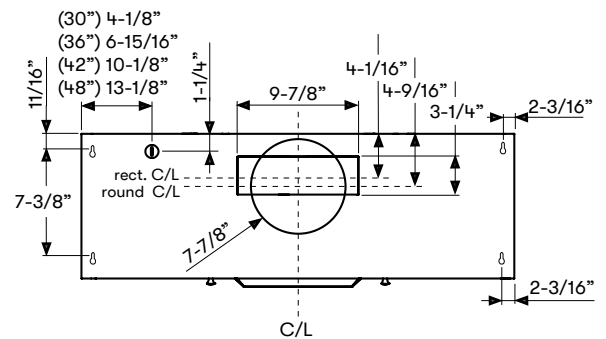

Shown with optional recirculating kit

Optional Wireless Remote Control

TOP

SIDE

BACK

* Single Blower Dimension
** Dual Blower Dimension

MODEL	AK7000DS	AK7036DS	AK7042DS	AK7048DS
Stainless Steel Size	30"	36"	42"	48"
BLOWER PERFORMANCE				
Blower CFM (Min. - Max.)	200 - 650	200 - 650	200 - 650	200 - 650
Sones (Min. - Max.)	1 - 7	1 - 7	1 - 7	1 - 7
ACT 390 CFM (Min. - Max.)*	200 - 390	200 - 390	200 - 390	200 - 390
ACT 290 CFM (Min. - Max.)*	200 - 290	200 - 290	200 - 290	200 - 290
Optional Dual Blower	NA	400 - 1,200	400 - 1,200	400 - 1,200
Dual Blower Sones (Min. - Max.)	NA	3 - 10	3 - 10	3 - 10
FEATURES				
ACT™ Technology	390, 290, Single Blower Only	390, 290 Single Blower Only	390, 290, Single Blower Only	390, 290, Single Blower Only
Controls	Electronic LCD	Electronic LCD	Electronic LCD	Electronic LCD
Speed Levels	5**	5**	5**	5**
Auto Delay-Off	Yes	Yes	Yes	Yes
CleanAir Function	Yes	Yes	Yes	Yes
Lighting	LumiLight LED, 6W x2	LumiLight LED, 6W x2	LumiLight LED, 6W x2	LumiLight LED, 6W x2
Dual-Level Lighting	Yes	Yes	Yes	Yes
TruHue™	Yes	Yes	Yes	Yes
Filters	Pro Baffle x2	Pro Baffle x2	Pro Baffle x2	Pro Baffle x3
Wireless Remote Control Option	Yes, RF	Yes, RF	Yes, RF	Yes, RF
Dual Internal Blower Option	No	Yes	Yes	Yes
Recirculating Option***	Yes, Single Blower Only	Yes, Single Blower Only	Yes, Single Blower Only	Yes, Single Blower Only
ADA Compliant	Yes (with remote accessory)	Yes (with remote accessory)	Yes (with remote accessory)	Yes (with remote accessory)
DUCT SPECIFICATIONS				
Vertical Single Internal Blower	8" Round	8" Round	8" Round	8" Round
Horizontal Single Internal Blower	3-1/4" x 10" or 8" Round	3-1/4" x 10" or 8" Round	3-1/4" x 10" or 8" Round	3-1/4" x 10" or 8" Round
Vertical Dual Internal Blower	NA	10" Round	10" Round	10" Round
Horizontal Dual Internal Blower	NA	NA	NA	NA
AC POWER (Single Blower)	120V, 60Hz at Max. 5A	120V, 60Hz at Max. 5A	120V, 60Hz at Max. 5A	120V, 60Hz at Max. 5A
AC POWER (Dual Blower)	NA	120V, 60Hz at Max. 9A	120V, 60Hz at Max. 9A	120V, 60Hz at Max. 9A
OPTIONAL ACCESSORIES				
12" Duct Cover	AK0720	AK0726	AK0722	AK0728
24" Duct Cover	AK1720	AK1726	AK1722	AK1728
Wireless Remote Control	RC-0002	RC-0002	RC-0002	RC-0002
Dual Internal Blower Kit	NA	PBD-1200B	PBD-1200B	PBD-1200B
Recirculating Kit	ZRC-7000C	ZRC-7036C	ZRC-7042C	ZRC-7048C
Stainless Steel Telescopic Backsplash	AK1710	AK1716	AK1712	AK1718
Make-Up Air Kit (Single Blower)	MUA008A	MUA008A	MUA008A	MUA008A
Make-Up Air Kit (Dual Blower)	NA	MUA010A	MUA010A	MUA010A
MOUNTING HEIGHT RANGE†	26" - 36"	26" - 36"	26" - 36"	26" - 36"
WARRANTY	3 years parts, 1 year labor	3 years parts, 1 year labor	3 years parts, 1 year labor	3 years parts, 1 year labor