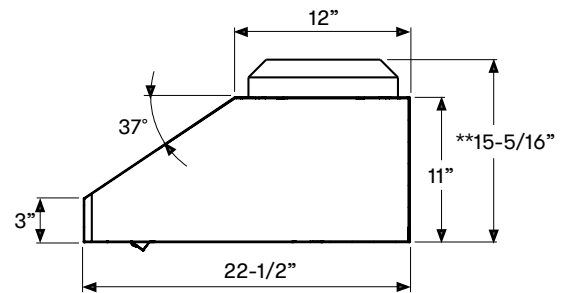

Shown with optional recirculating kit

Optional Wireless Remote Control

TOP

SIDE

BACK

* Single Blower Dimension
** Dual Blower Dimension

MODEL	AK7000DS	AK7036DS	AK7042DS	AK7048DS
Stainless Steel Size	30"	36"	42"	48"
BLOWER PERFORMANCE				
Blower CFM (Min. - Max.)	200 - 650	200 - 650	200 - 650	200 - 650
Sones (Min. - Max.)	1 - 7	1 - 7	1 - 7	1 - 7
ACT 390 CFM (Min. - Max.)*	200 - 390	200 - 390	200 - 390	200 - 390
ACT 290 CFM (Min. - Max.)*	200 - 290	200 - 290	200 - 290	200 - 290
Optional Dual Blower	NA	400 - 1,200	400 - 1,200	400 - 1,200
Dual Blower Sones (Min. - Max.)	NA	3 - 10	3 - 10	3 - 10
FEATURES				
ACT™ Technology	390, 290, Single Blower Only	390, 290 Single Blower Only	390, 290, Single Blower Only	390, 290, Single Blower Only
Controls	Electronic LCD	Electronic LCD	Electronic LCD	Electronic LCD
Speed Levels	5**	5**	5**	5**
Auto Delay-Off	Yes	Yes	Yes	Yes
CleanAir Function	Yes	Yes	Yes	Yes
Lighting	LumiLight LED, 6W x2	LumiLight LED, 6W x2	LumiLight LED, 6W x2	LumiLight LED, 6W x2
Dual-Level Lighting	Yes	Yes	Yes	Yes
TruHue™	Yes	Yes	Yes	Yes
Filters	Pro Baffle x2	Pro Baffle x2	Pro Baffle x2	Pro Baffle x3
Wireless Remote Control Option	Yes, RF	Yes, RF	Yes, RF	Yes, RF
Dual Internal Blower Option	No	Yes	Yes	Yes
Recirculating Option***	Yes, Single Blower Only	Yes, Single Blower Only	Yes, Single Blower Only	Yes, Single Blower Only
ADA Compliant	Yes (with remote accessory)	Yes (with remote accessory)	Yes (with remote accessory)	Yes (with remote accessory)
DUCT SPECIFICATIONS				
Vertical Single Internal Blower	8" Round	8" Round	8" Round	8" Round
Horizontal Single Internal Blower	3-1/4" x 10" or 8" Round	3-1/4" x 10" or 8" Round	3-1/4" x 10" or 8" Round	3-1/4" x 10" or 8" Round
Vertical Dual Internal Blower	NA	10" Round	10" Round	10" Round
Horizontal Dual Internal Blower	NA	NA	NA	NA
AC POWER (Single Blower)	120V, 60Hz at Max. 5A	120V, 60Hz at Max. 5A	120V, 60Hz at Max. 5A	120V, 60Hz at Max. 5A
AC POWER (Dual Blower)	NA	120V, 60Hz at Max. 9A	120V, 60Hz at Max. 9A	120V, 60Hz at Max. 9A
OPTIONAL ACCESSORIES				
12" Duct Cover	AK0720	AK0726	AK0722	AK0728
24" Duct Cover	AK1720	AK1726	AK1722	AK1728
Wireless Remote Control	RC-0002	RC-0002	RC-0002	RC-0002
Dual Internal Blower Kit	NA	PBD-1200B	PBD-1200B	PBD-1200B
Recirculating Kit	ZRC-7000C	ZRC-7036C	ZRC-7042C	ZRC-7048C
Stainless Steel Telescopic Backsplash	AK1710	AK1716	AK1712	AK1718
Make-Up Air Kit (Single Blower)	MUA008A	MUA008A	MUA008A	MUA008A
Make-Up Air Kit (Dual Blower)	NA	MUA010A	MUA010A	MUA010A
MOUNTING HEIGHT RANGE†	26" - 36"	26" - 36"	26" - 36"	26" - 36"
WARRANTY	3 years parts, 1 year labor	3 years parts, 1 year labor	3 years parts, 1 year labor	3 years parts, 1 year labor