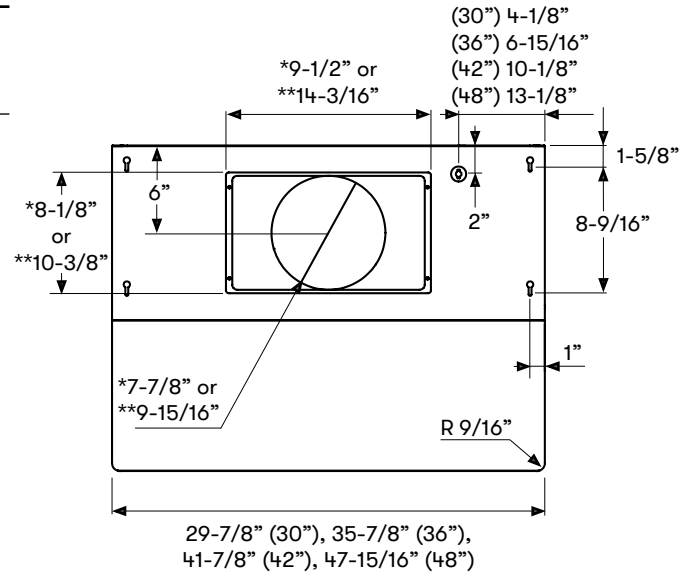

Shown with optional recirculating kit

Optional Wireless Remote Control

TOP

SIDE

BACK

* Single Blower Dimension
** Dual Blower Dimension

MODEL	AK7000DS	AK7036DS	AK7042DS	AK7048DS
Stainless Steel Size	30"	36"	42"	48"
BLOWER PERFORMANCE				
Blower CFM (Min. - Max.)	200 - 650	200 - 650	200 - 650	200 - 650
Sones (Min. - Max.)	1 - 7	1 - 7	1 - 7	1 - 7
ACT 390 CFM (Min. - Max.)*	200 - 390	200 - 390	200 - 390	200 - 390
ACT 290 CFM (Min. - Max.)*	200 - 290	200 - 290	200 - 290	200 - 290
Optional Dual Blower	NA	400 - 1,200	400 - 1,200	400 - 1,200
Dual Blower Sones (Min. - Max.)	NA	3 - 10	3 - 10	3 - 10
FEATURES				
ACT™ Technology	390, 290, Single Blower Only	390, 290 Single Blower Only	390, 290, Single Blower Only	390, 290, Single Blower Only
Controls	Electronic LCD	Electronic LCD	Electronic LCD	Electronic LCD
Speed Levels	5**	5**	5**	5**
Auto Delay-Off	Yes	Yes	Yes	Yes
CleanAir Function	Yes	Yes	Yes	Yes
Lighting	LumiLight LED, 6W x2	LumiLight LED, 6W x2	LumiLight LED, 6W x2	LumiLight LED, 6W x2
Dual-Level Lighting	Yes	Yes	Yes	Yes
TruHue™	Yes	Yes	Yes	Yes
Filters	Pro Baffle x2	Pro Baffle x2	Pro Baffle x2	Pro Baffle x3
Wireless Remote Control Option	Yes, RF	Yes, RF	Yes, RF	Yes, RF
Dual Internal Blower Option	No	Yes	Yes	Yes
Recirculating Option***	Yes, Single Blower Only	Yes, Single Blower Only	Yes, Single Blower Only	Yes, Single Blower Only
ADA Compliant	Yes (with remote accessory)	Yes (with remote accessory)	Yes (with remote accessory)	Yes (with remote accessory)
DUCT SPECIFICATIONS				
Vertical Single Internal Blower	8" Round	8" Round	8" Round	8" Round
Horizontal Single Internal Blower	3-1/4" x 10" or 8" Round	3-1/4" x 10" or 8" Round	3-1/4" x 10" or 8" Round	3-1/4" x 10" or 8" Round
Vertical Dual Internal Blower	NA	10" Round	10" Round	10" Round
Horizontal Dual Internal Blower	NA	NA	NA	NA
AC POWER (Single Blower)	120V, 60Hz at Max. 5A	120V, 60Hz at Max. 5A	120V, 60Hz at Max. 5A	120V, 60Hz at Max. 5A
AC POWER (Dual Blower)	NA	120V, 60Hz at Max. 9A	120V, 60Hz at Max. 9A	120V, 60Hz at Max. 9A
OPTIONAL ACCESSORIES				
12" Duct Cover	AK0720	AK0726	AK0722	AK0728
24" Duct Cover	AK1720	AK1726	AK1722	AK1728
Wireless Remote Control	RC-0002	RC-0002	RC-0002	RC-0002
Dual Internal Blower Kit	NA	PBD-1200B	PBD-1200B	PBD-1200B
Recirculating Kit	ZRC-7000C	ZRC-7036C	ZRC-7042C	ZRC-7048C
Stainless Steel Telescopic Backsplash	AK1710	AK1716	AK1712	AK1718
Make-Up Air Kit (Single Blower)	MUA008A	MUA008A	MUA008A	MUA008A
Make-Up Air Kit (Dual Blower)	NA	MUA010A	MUA010A	MUA010A
MOUNTING HEIGHT RANGE†	26" - 36"	26" - 36"	26" - 36"	26" - 36"
WARRANTY	3 years parts, 1 year labor	3 years parts, 1 year labor	3 years parts, 1 year labor	3 years parts, 1 year labor