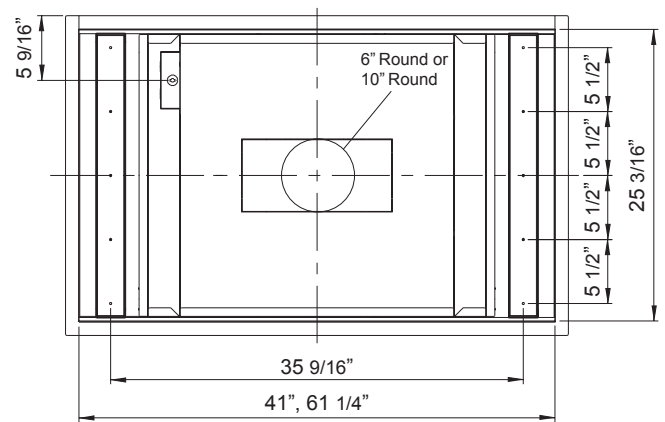

DESIGNER

LUX

ISLAND

Enjoy unobstructed views of your kitchen with the modern, minimalist lines of the Lux. This sleek hood includes a wireless remote control, and it discreetly mounts into the ceiling above your range or cooktop for power and good looks combined.

Your kitchen will stay clean and smoke free with Lux's Perimeter Aspiration, multiple blower options, and updated vertical and horizontal ducting. The tri-level LED light strip ensures a good-looking glow. Available in White and Stainless Steel.

ZEPHYR

ZEPHYRONLINE.COM

Top

*ALU-E43 has 2 panels, ALU-E63 has 3 panels