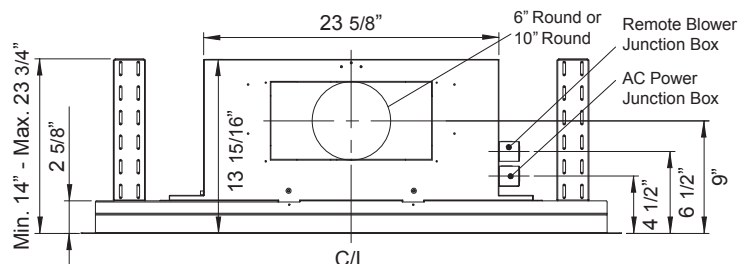

Side

*ALU-E43 has 2 panels, ALU-E63 has 3 panels