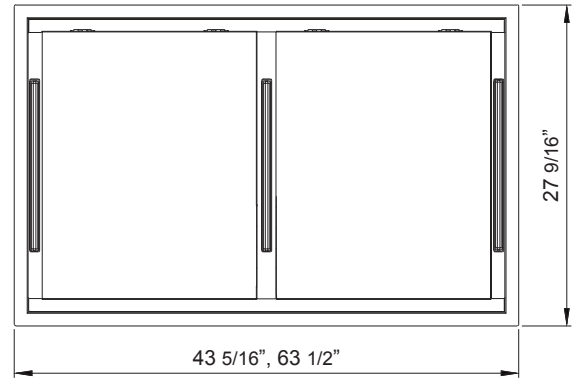

DESIGNER

LUX

ISLAND

Enjoy unobstructed views of your kitchen with the modern, minimalist lines of the Lux. This sleek hood includes a wireless remote control, and it discreetly mounts into the ceiling above your range or cooktop for power and good looks combined.

Your kitchen will stay clean and smoke free with Lux's Perimeter Aspiration, multiple blower options, and updated vertical and horizontal ducting. The tri-level LED light strip ensures a good-looking glow. Available in White and Stainless Steel.

ZEPHYR

ZEPHYRONLINE.COM

Front*

*ALU-E43 has 2 panels, ALU-E63 has 3 panels