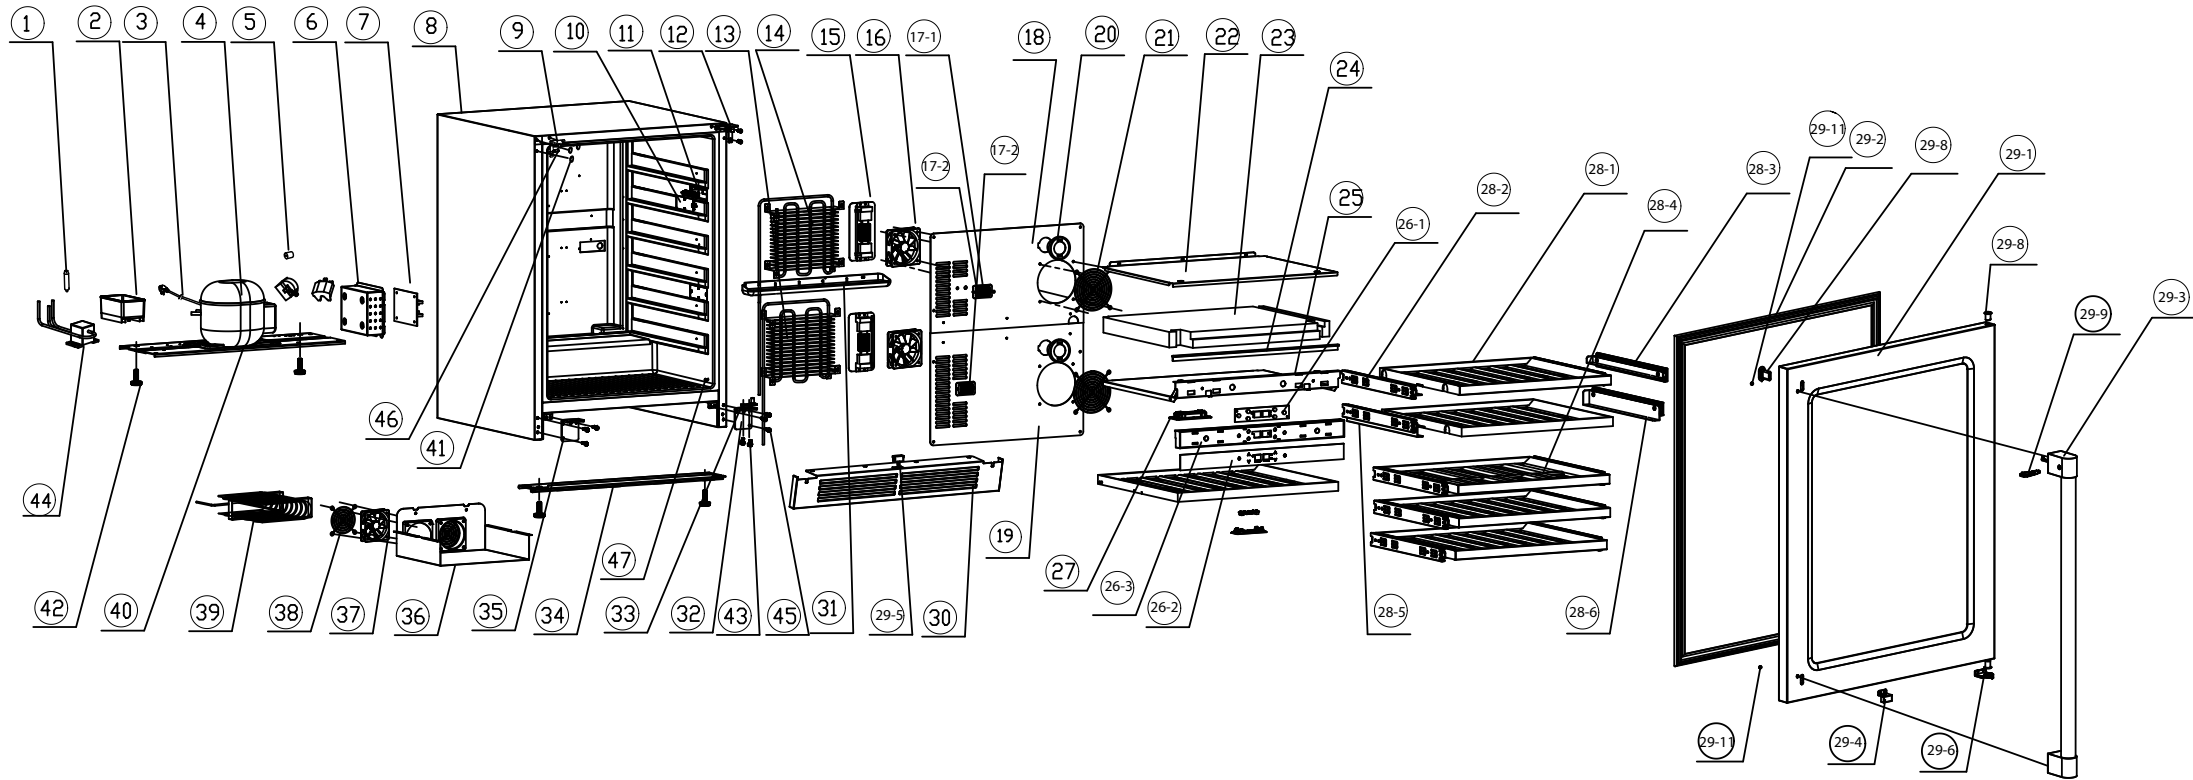

# PRPW24C02AG

Presrv™ Pro Dual Zone Wine Cooler

# ZEPHYR

**PRPW24C02AG**

<b>Ref #</b>	<b>Part #</b>	<b>Description</b>	<b>Qty.</b>
1	56030007	Dryer Filter	1
2	56130037	Drip Tray	1
3	11030135	Power Cord	1
4-1	12160009	Compressor	1
4-2	11050016	Compressor Relay	1
4-3	11050017	Compressor Starter	1
5	56220042	Anti Vibration Gasket	1
6	56200102	Main PCB Box	1
7	11010144	Main Power Control Board	1
9	54180040	Upper Left Hinge	1
10	52150013	LED Light Cover	5
11	12010010	3 Color LED Light	5
12	54180041	Upper Right Hinge	1
13	54240010	Upper Evaporator	1
14	54240011	Lower Evaporator	1
15	54280006	PTC Heater	2
16	12130036	Fan	2
17-1	54210022	Sensor Cover	2
17-2	11050023	Temperature Sensor	4
18	50140168	Upper Internal Rear Panel	1
19	50140169	Lower Internal Rear Panel	1
20	Z0F-C004	Carbon Filter	2
21	54210021	Fan Cover	2
22	56210089	Middle Internal Rear Panel Cover	1
23	56180010	Foam	1
24	54140274	PCV Card	1
25	56210090	Middle Internal Rear Panel Bottom	1
26-1	11010147	Display Control Board	1