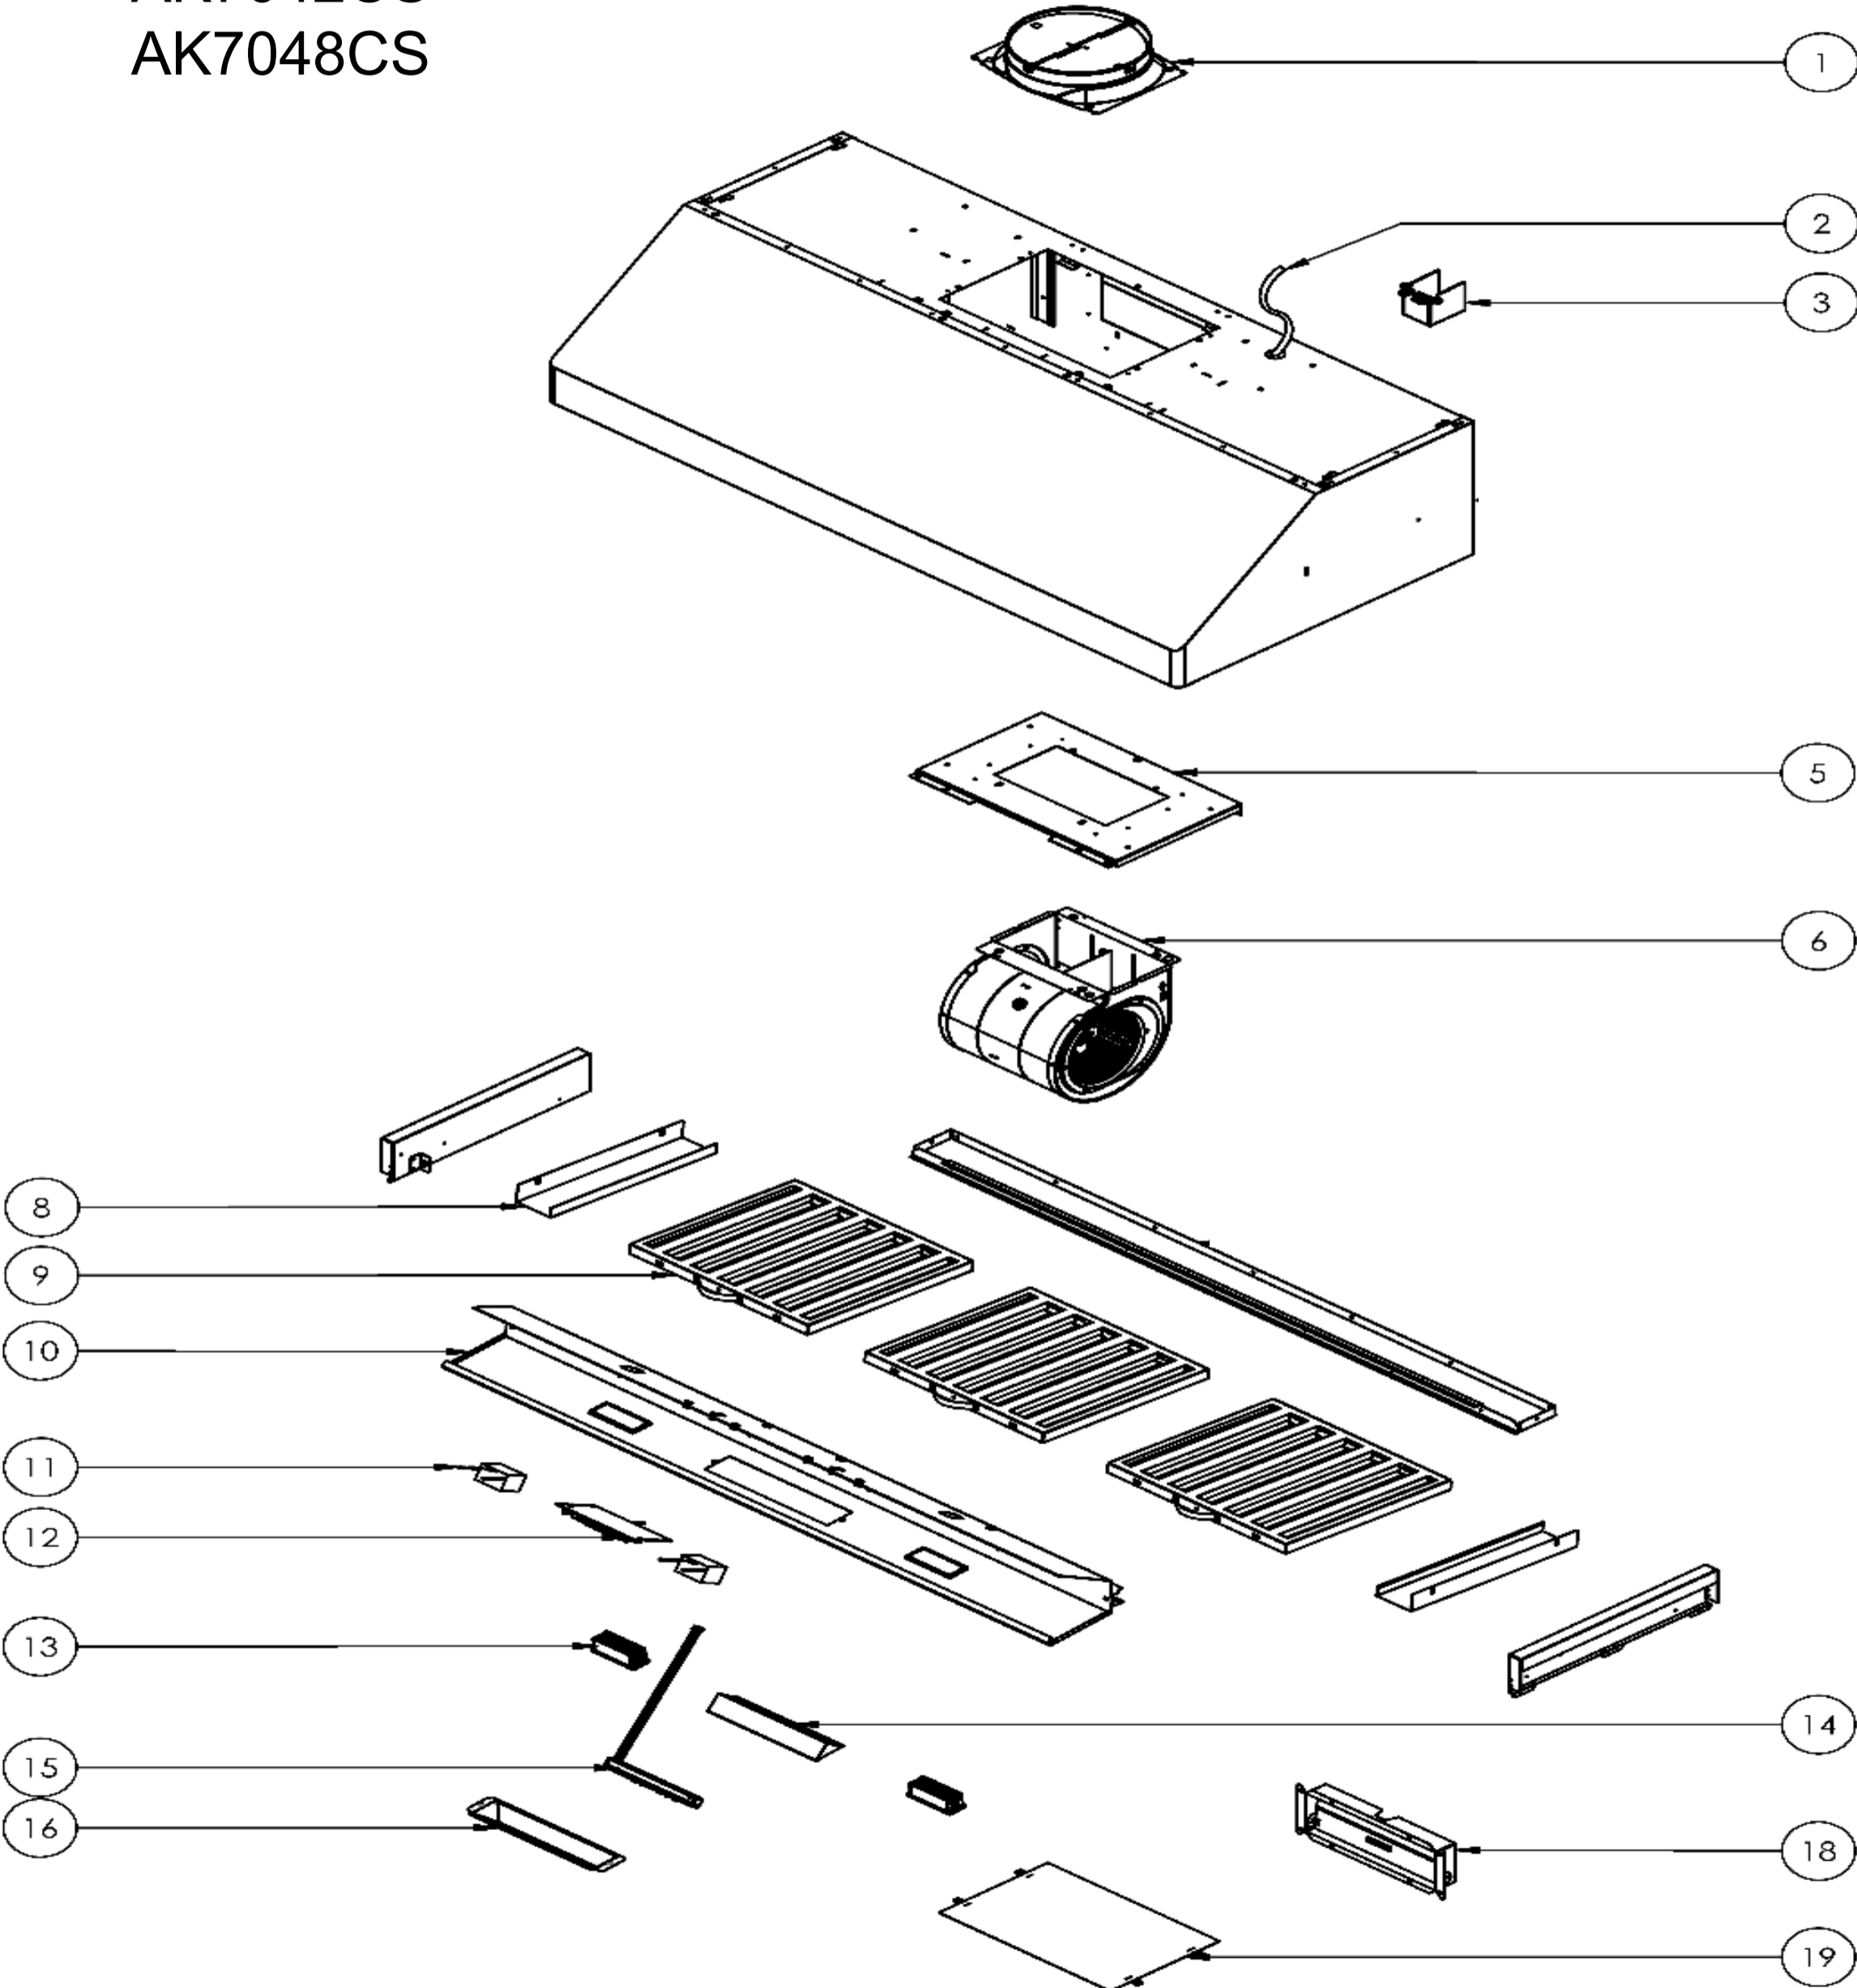

AK7000CS
AK7036CS
AK7042CS
AK7048CS

AK7000CS, AK7036CS, AK7042CS, AK7048CS

Ref #	Part #	Description	Qty.
1	54050078	Collar, 8in Round w/Damper	1
2	11030140	Electrical Cord	1
3	54200011	Electrical Junction Box	1
5	54190041	Single Internal Blower Plate	1
6	12120070	Blower	1
8	50120175	Side Panel, AK7000CS	2
8	50120176	Side Panel, AK7036CS	2
8	50120177	Side Panel, AK7042CS	2
8	50120178	Side Panel, AK7048CS	2
9	50210039	Pro Baffle Filter (48" x 3)	2
10	50110290	Light Panel, AK7000CS	1
10	50110291	Light Panel, AK7036CS	1
10	50110292	Light Panel, AK7042CS	1
10	50110293	Light Panel, AK7048CS	1
11	12050028	Capacitor	1
12	11010121	Main Control Board, AK7000CS	1
12	11010122	Main Control Board, 36", 42", 48"	1
13	Z0B0048	LumiLight LED, 6W, DC	2
14	54140301	Switch Holding Bracket	1
15	11000145	Switch Assembly	1
16	52170055	Switch Cover Plate	1
16-1	01020056	Screw, Carriage, Switch Housing	2
16-2	00100003	Nut, Switch Housing	2
17	05000150	Hardware Packet	1
18	54060011	Rectangular Collar w/Damper	1
19	52170069	Top Cover Plate	1