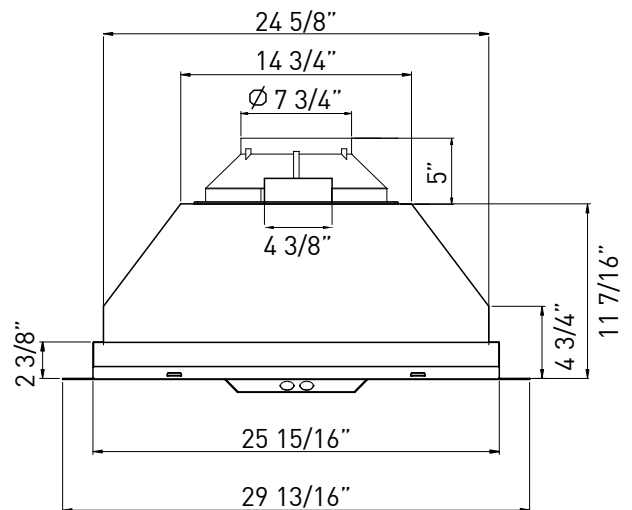

are available in 36", 42", 48", 54" and 60" widths. Select either 304-grade stainless steel or galvanized steel with gray powder-coat protection.

ZEPHYR

ZEPHYRONLINE.COM

Shown with optional Stainless Steel Liner

SIDE

FRONT

MODEL

Stainless Steel	AK8800AS
Gray Powder Coated	AK8800AG

Size	29"
Net Width	29-13/16"
Blower CFM (Min. - Max.)	500 - 1,000
Sones (Min. - Max.)	3.5 - 8

FEATURES

Controls	Rocker Switch
Speed Levels	2
Lighting	Halogen, 35W x2
Dual-Level Lighting	No
Filters	Pro Baffle x2
Recirculating Option	No
High Quality Stainless Steel	304S (AK8800AS)

DUCT SPECIFICATIONS

Vertical Internal Blower	8" Round
Horizontal Internal Blower	NA
AC POWER	120V, 60Hz at Max. 6A

OPTIONAL ACCESSORIES

36" SS Liner, 20-1/2" - 23-1/2"	AK0886AS
36" SS Liner, 26-1/2" - 29-1/2"	AK0886BS
42" SS Liner, 20-1/2" - 23-1/2"	AK0882AS
42" SS Liner, 26-1/2" - 29-1/2"	AK0882BS
48" SS Liner, 20-1/2" - 23-1/2"	AK0888AS
48" SS Liner, 26-1/2" - 29-1/2"	AK0888BS
54" SS Liner, 20-1/2" - 23-1/2"	AK0884AS
54" SS Liner, 26-1/2" - 29-1/2"	AK0884BS
60" SS Liner, 20-1/2" - 23-1/2"	AK0880AS
60" SS Liner, 26-1/2" - 29-1/2"	AK0880BS
Bloom™ GU10 LED	Z0B0040