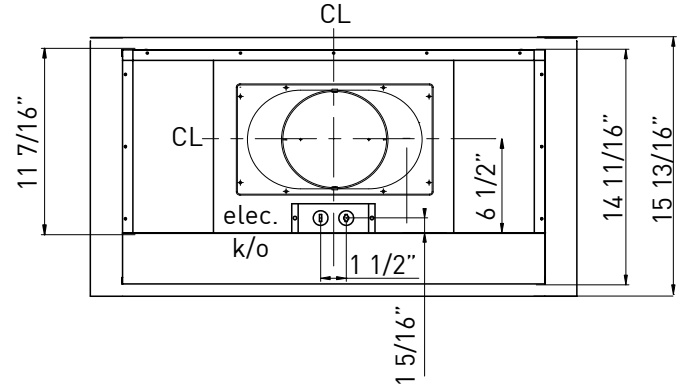

are available in 36", 42", 48", 54" and 60" widths. Select either 304-grade stainless steel or galvanized steel with gray powder-coat protection.

ZEPHYR

ZEPHYRONLINE.COM

Shown with optional Stainless Steel Liner

SIDE

FRONT

MODEL

Stainless Steel	AK8800AS
Gray Powder Coated	AK8800AG

Size	29"
Net Width	29-13/16"
Blower CFM (Min. - Max.)	500 - 1,000
Sones (Min. - Max.)	3.5 - 8

FEATURES

Controls	Rocker Switch
Speed Levels	2
Lighting	Halogen, 35W x2
Dual-Level Lighting	No
Filters	Pro Baffle x2
Recirculating Option	No
High Quality Stainless Steel	304S (AK8800AS)