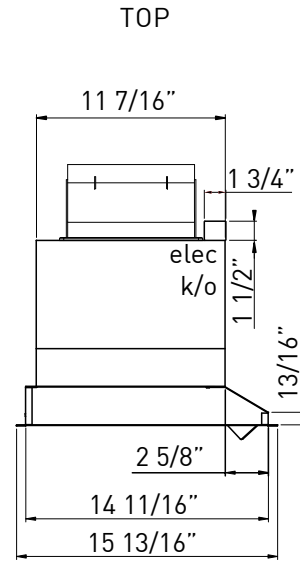

are available in 36", 42", 48", 54" and 60" widths. Select either 304-grade stainless steel or galvanized steel with gray powder-coat protection.

ZEPHYR

ZEPHYRONLINE.COM

Shown with optional Stainless Steel Liner

SIDE

FRONT

MODEL

Stainless Steel	AK8800AS
Gray Powder Coated	AK8800AG

Size	29"
Net Width	29-13/16"
Blower CFM (Min. - Max.)	500 - 1,000
Sones (Min. - Max.)	3.5 - 8

FEATURES

Controls	Rocker Switch
Speed Levels	2
Lighting	Halogen, 35W x2
Dual-Level Lighting	No
Filters	Pro Baffle x2
Recirculating Option	No
High Quality Stainless Steel	304S (AK8800AS)

DUCT SPECIFICATIONS

Vertical Internal Blower	8" Round
Horizontal Internal Blower	NA
AC POWER	120V, 60Hz at Max. 6A

OPTIONAL ACCESSORIES

36" SS Liner, 20-1/2" - 23-1/2"	AK0886AS
36" SS Liner, 26-1/2" - 29-1/2"	AK0886BS
42" SS Liner, 20-1/2" - 23-1/2"	AK0882AS
42" SS Liner, 26-1/2" - 29-1/2"	AK0882BS
48" SS Liner, 20-1/2" - 23-1/2"	AK0888AS
48" SS Liner, 26-1/2" - 29-1/2"	AK0888BS
54" SS Liner, 20-1/2" - 23-1/2"	AK0884AS
54" SS Liner, 26-1/2" - 29-1/2"	AK0884BS
60" SS Liner, 20-1/2" - 23-1/2"	AK0880AS
60" SS Liner, 26-1/2" - 29-1/2"	AK0880BS
Bloom™ GU10 LED	Z0B0040