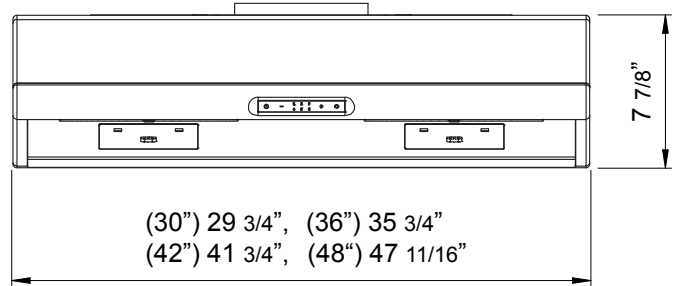

One of our founding models, now with an updated look, we crafted a smooth curvature then upped the volume with powerful, virtually noise-free 850-CFM blowers. A convenient self-cleaning system along with dimmable halo-

gen lights invite you and your guests to a warm respite from the everyday. Available in black, white and stainless steel. Now with Quiet Speed Setting (QSS) and ACT™ technology.

ACT™

Min. - Max. CFM	INTERNAL BLOWER STANDARD	INTERNAL BLOWER with ACT™ AIRFLOW CONTROL TECHNOLOGY™*		
	250 - 850	250 - 390	250 - 290	
Min. - Max. Sones	0.9 - 5	0.9 - 2.5	0.9 - 1.5	

*AIRFLOW CONTROL TECHNOLOGY™ (ACT™) is an exclusive feature built into specific Zephyr hoods which can limit the maximum blower CFM to meet local code requirements.

Front