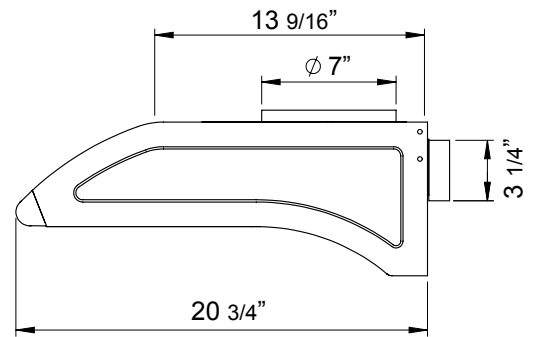

One of our founding models, now with an updated look, we crafted a smooth curvature then upped the volume with powerful, virtually noise-free 850-CFM blowers. A convenient self-cleaning system along with dimmable halo-

gen lights invite you and your guests to a warm respite from the everyday. Available in black, white and stainless steel. Now with Quiet Speed Setting (QSS) and ACT™ technology.

ACT™

Min. - Max. CFM	INTERNAL BLOWER STANDARD	INTERNAL BLOWER with ACT™ AIRFLOW CONTROL TECHNOLOGY™*		
	250 - 850	250 - 390	250 - 290	
Min. - Max. Sones	0.9 - 5	0.9 - 2.5	0.9 - 1.5	

*AIRFLOW CONTROL TECHNOLOGY™ (ACT™) is an exclusive feature built into specific Zephyr hoods which can limit the maximum blower CFM to meet local code requirements.

Side

Back