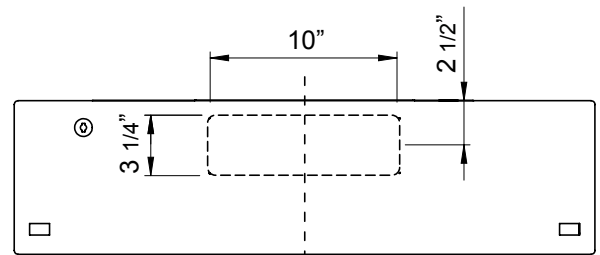

One of our founding models, now with an updated look, we crafted a smooth curvature then upped the volume with powerful, virtually noise-free 850-CFM blowers. A convenient self-cleaning system along with dimmable halo-

gen lights invite you and your guests to a warm respite from the everyday. Available in black, white and stainless steel. Now with Quiet Speed Setting (QSS) and ACT™ technology.

ACT™

Min. - Max. CFM	INTERNAL BLOWER STANDARD	INTERNAL BLOWER with ACT™ AIRFLOW CONTROL TECHNOLOGY™*		
	250 - 850	250 - 390	250 - 290	
Min. - Max. Sones	0.9 - 5	0.9 - 2.5	0.9 - 1.5	

*AIRFLOW CONTROL TECHNOLOGY™ (ACT™) is an exclusive feature built into specific Zephyr hoods which can limit the maximum blower CFM to meet local code requirements.

C/L

Back