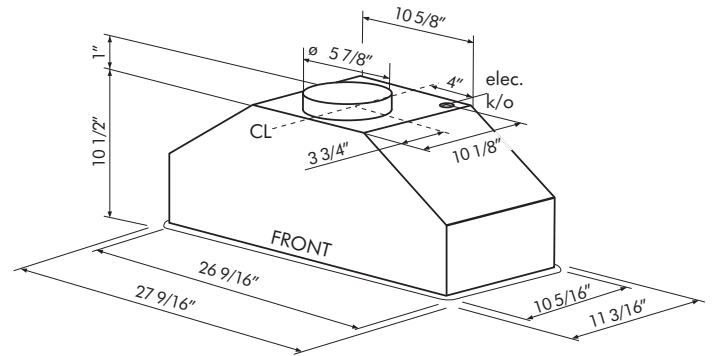

ZEPHYR

ZEPHYRONLINE.COM

MODEL

Stainless Steel

AK8000BS

Size

27" (27-9/16")

Blower CFM (Min. - Max.)