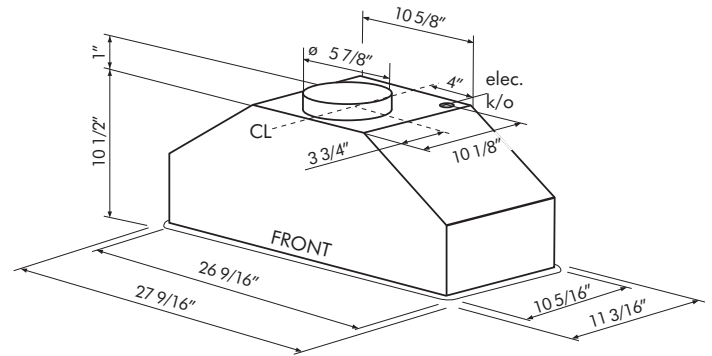

ZEPHYR

ZEPHYRONLINE.COM

MODEL

Stainless Steel

AK8000BS

Size

27" (27-9/16")

Blower CFM (Min. - Max.)