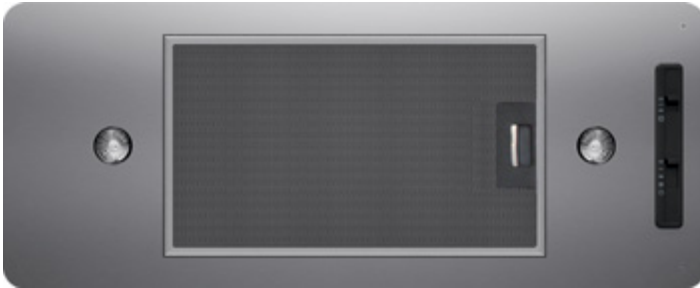

CORE

TWISTER

INSERT

The 3-speed Twister with halogen lighting hides the ventilation you need beneath your custom, built-in canopy. An optional liner extends and beautifies the hood and protects your cabinetry.

ZEPHYR

ZEPHYRONLINE.COM

MODEL

Stainless Steel

AK8000BS

Size

27" (27-9/16")

Blower CFM (Min. - Max.)

210 - 400

Sones (Min. - Max.)

2 - 5

FEATURES**Controls**

Mechanical Slide

Speed Levels

3

Lighting

Halogen, 35W x2

Dual-Level Lighting

Yes

Filters

Aluminum Mesh x1

Recirculating Option

Yes

DUCT SPECIFICATIONS**Vertical Internal Blower**