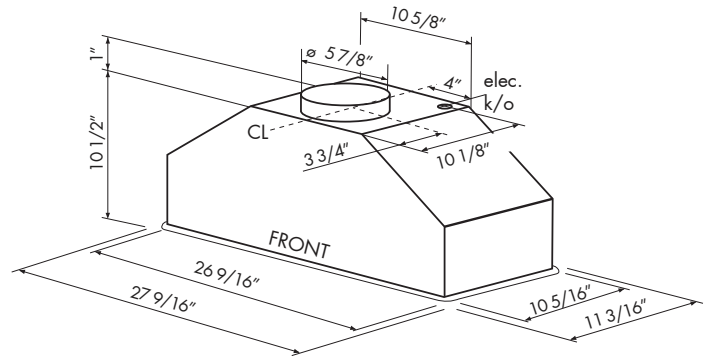

CORE

TWISTER ES

INSERT

The Twister ES, certified ENERGY STAR® power pack was designed with cost efficiency in mind for a solution that blends in anywhere. Twister ES hides the ventilation you need beneath your custom, built-in

canopy. An optional stainless steel liner extends the hood and protects your cabinetry. 290 CFM, 3-speeds, ENERGY STAR® approved. Includes energy-efficient, warm white fluorescent lighting.

ZEPHYR
ZEPHYRONLINE.COM

MODEL
Stainless Steel AK8000AS-ES

Size 28" (27-9/16")
Blower CFM (Min. - Max.) 180 - 290
Sones (Min. - Max.) 1.6 - 3.8

FEATURES

ENERGY STAR® Certified Yes
Controls Mechanical Slide
Speed Levels 3
Lighting Fluorescent, 13W x2
Dual-Level Lighting No
Filters Aluminum Mesh x1
Recirculating Option No

DUCT SPECIFICATIONS

Vertical Internal Blower 6" Round
Horizontal Internal Blower NA
AC POWER 120V, 60Hz at Max. 1.2A

OPTIONAL ACCESSORIES

30" Liner (17-1/2" - 20-1/2" Depth) AK0800AS
36" Liner (17-1/2" - 20-1/2" Depth) AK0836AS