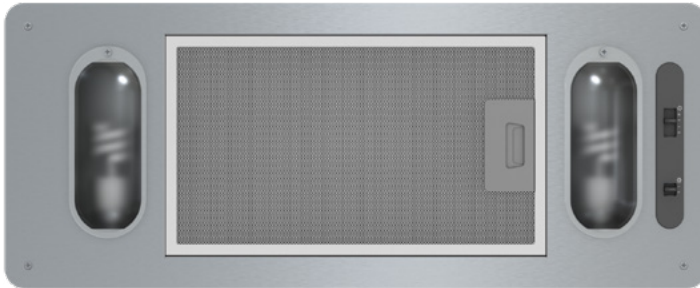

CORE

TWISTER ES

INSERT

The Twister ES, certified ENERGY STAR® power pack was designed with cost efficiency in mind for a solution that blends in anywhere. Twister ES hides the ventilation you need beneath your custom, built-in

canopy. An optional stainless steel liner extends the hood and protects your cabinetry. 290 CFM, 3-speeds, ENERGY STAR® approved. Includes energy-efficient, warm white fluorescent lighting.

ZEPHYR
ZEPHYRONLINE.COM

MODEL
Stainless Steel AK8000AS-ES

Size 28" (27-9/16")
Blower CFM (Min. - Max.) 180 - 290
Sones (Min. - Max.) 1.6 - 3.8

FEATURES

ENERGY STAR® Certified Yes
Controls Mechanical Slide
Speed Levels 3
Lighting Fluorescent, 13W x2
Dual-Level Lighting No
Filters Aluminum Mesh x1
Recirculating Option No

DUCT SPECIFICATIONS

Vertical Internal Blower 6" Round
Horizontal Internal Blower NA
AC POWER 120V, 60Hz at Max. 1.2A

OPTIONAL ACCESSORIES

30" Liner (17-1/2" - 20-1/2" Depth) AK0800AS
36" Liner (17-1/2" - 20-1/2" Depth) AK0836AS