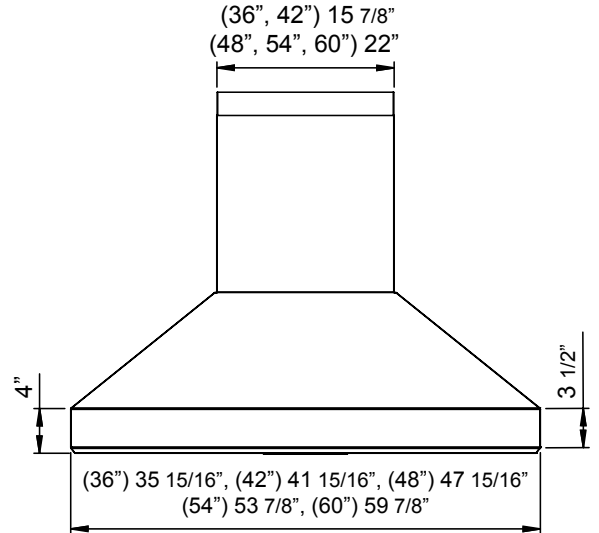

Optional Wireless Remote Control

FRONT

SIDE

BACK

MODEL		AK7636AS/AK7642AS		AK7648AS/AK7654AS/AK7660AS					
Stainless Steel									
Size		36"/42"		48"/54"/60"					
Included Single Blower		200-750 CFM, 0.5-7 Sones		200-750 CFM, 0.5-7 Sones					
ACT 590*		200-590 CFM, 0.5-5.5 Sones		200-590 CFM, 0.5-5.5 Sones					
ACT 390*		200-390 CFM, 0.5-2.5 Sones		200-390 CFM, 0.5-2.5 Sones					
ACT 290*		200-290 CFM, 0.5-1 Sones		200-290 CFM, 0.5-1 Sones					
Optional Dual Blower		350-1,300 CFM, 1-8 Sones		350-1,300 CFM, 1-8 Sones					
FEATURES									
ACT™ Technology		Yes		Yes					
Controls		Electronic LCD		Electronic LCD					
Speed Levels		6**		6**					
Auto Delay-Off		Yes		Yes					
CleanAir Function		Yes		Yes					
Directional Lighting		Bloom™ GU10 LED, 6W x2		Bloom™ GU10 LED, 6W x4					
Dual-Level Lighting		Yes		Yes					
Filters		Pro Baffle x2		Pro Baffle x3					
Grease Collection Tray		Yes		Yes					
Wireless Remote Control		Yes, Optional		Yes, Optional					
Recirculating Option		No		No					
Duct Cover Extension Option		Yes		Yes					
ADA Compliant		Yes (w/ remote accessory)		Yes (w/ remote accessory)					
DUCT SPECIFICATIONS									
Vertical Single Internal Blower		8" Round		8" Round					
Horizontal Single Internal Blower		8" Round		8" Round					
Vertical Dual Internal Blower		10" Round		10" Round					
Horizontal Dual Internal Blower		10" Round		10" Round					
AC POWER (Single Blower)		120V, 60Hz at Max. 5A		120V, 60Hz at Max. 5A					
AC POWER (Dual Blower)		120V, 60Hz at Max. 8A		120V, 60Hz at Max. 8A					
OPTIONAL ACCESSORIES									
Wireless Remote Control		14000005		14000005					
Dual Internal Blower		PBD-1300A		PBD-1300A					
Duct Cover Extension		Z1C-0076		Z1C-0176					
Make-Up Air Kit (Single Blower)		MUA008A		MUA008A					
Make-Up Air Kit (Dual Blower)		MUA010A		MUA010A					
MOUNTING HEIGHT RANGE***		24" - 36"		24" - 36"					
WARRANTY		3 years parts, 1 year labor		3 years parts, 1 year labor					
CEILING HEIGHT		8'	8.5'	9'	9.5'	10'	10.5'	11'	12'
STANDARD DUCT COVER	Ducted Mounting Height***	24" - 30.5"	24" - 36"	29.5" - 36"	35.5" - 36"	NA	NA	NA	NA
DUCT COVER EXTENSION	Ducted Mounting Height***	NA	NA	NA	24" - 29.5"	24" - 35.5"	24" - 36"	24" - 36"	27.5" - 36"