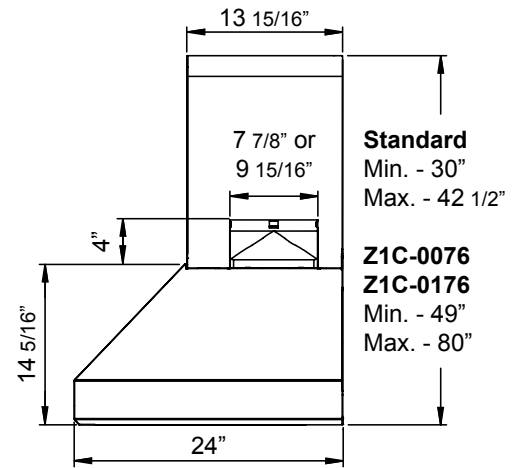

Optional Wireless Remote Control

FRONT

SIDE

BACK

MODEL		AK7636AS/AK7642AS		AK7648AS/AK7654AS/AK7660AS					
Stainless Steel									
Size		36"/42"		48"/54"/60"					
Included Single Blower		200-750 CFM, 0.5-7 Sones		200-750 CFM, 0.5-7 Sones					
ACT 590*		200-590 CFM, 0.5-5.5 Sones		200-590 CFM, 0.5-5.5 Sones					
ACT 390*		200-390 CFM, 0.5-2.5 Sones		200-390 CFM, 0.5-2.5 Sones					
ACT 290*		200-290 CFM, 0.5-1 Sones		200-290 CFM, 0.5-1 Sones					
Optional Dual Blower		350-1,300 CFM, 1-8 Sones		350-1,300 CFM, 1-8 Sones					
FEATURES									
ACT™ Technology		Yes		Yes					
Controls		Electronic LCD		Electronic LCD					
Speed Levels		6**		6**					
Auto Delay-Off		Yes		Yes					
CleanAir Function		Yes		Yes					
Directional Lighting		Bloom™ GU10 LED, 6W x2		Bloom™ GU10 LED, 6W x4					
Dual-Level Lighting		Yes		Yes					
Filters		Pro Baffle x2		Pro Baffle x3					
Grease Collection Tray		Yes		Yes					
Wireless Remote Control		Yes, Optional		Yes, Optional					
Recirculating Option		No		No					
Duct Cover Extension Option		Yes		Yes					
ADA Compliant		Yes (w/ remote accessory)		Yes (w/ remote accessory)					
DUCT SPECIFICATIONS									
Vertical Single Internal Blower		8" Round		8" Round					
Horizontal Single Internal Blower		8" Round		8" Round					
Vertical Dual Internal Blower		10" Round		10" Round					
Horizontal Dual Internal Blower		10" Round		10" Round					
AC POWER (Single Blower)		120V, 60Hz at Max. 5A		120V, 60Hz at Max. 5A					
AC POWER (Dual Blower)		120V, 60Hz at Max. 8A		120V, 60Hz at Max. 8A					
OPTIONAL ACCESSORIES									
Wireless Remote Control		14000005		14000005					
Dual Internal Blower		PBD-1300A		PBD-1300A					
Duct Cover Extension		Z1C-0076		Z1C-0176					
Make-Up Air Kit (Single Blower)		MUA008A		MUA008A					
Make-Up Air Kit (Dual Blower)		MUA010A		MUA010A					
MOUNTING HEIGHT RANGE***		24" - 36"		24" - 36"					
WARRANTY		3 years parts, 1 year labor		3 years parts, 1 year labor					
CEILING HEIGHT		8'	8.5'	9'	9.5'	10'	10.5'	11'	12'
STANDARD DUCT COVER	Ducted Mounting Height***	24" - 30.5"	24" - 36"	29.5" - 36"	35.5" - 36"	NA	NA	NA	NA
DUCT COVER EXTENSION	Ducted Mounting Height***	NA	NA	NA	24" - 29.5"	24" - 35.5"	24" - 36"	24" - 36"	27.5" - 36"