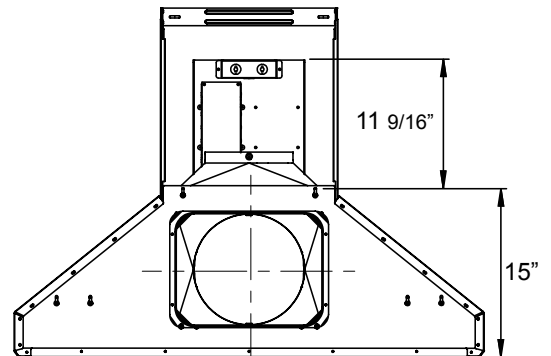

Optional Wireless Remote Control

FRONT

SIDE

BACK

MODEL		AK7636AS/AK7642AS		AK7648AS/AK7654AS/AK7660AS					
Stainless Steel									
Size		36"/42"		48"/54"/60"					
Included Single Blower		200-750 CFM, 0.5-7 Sones		200-750 CFM, 0.5-7 Sones					
ACT 590*		200-590 CFM, 0.5-5.5 Sones		200-590 CFM, 0.5-5.5 Sones					
ACT 390*		200-390 CFM, 0.5-2.5 Sones		200-390 CFM, 0.5-2.5 Sones					
ACT 290*		200-290 CFM, 0.5-1 Sones		200-290 CFM, 0.5-1 Sones					
Optional Dual Blower		350-1,300 CFM, 1-8 Sones		350-1,300 CFM, 1-8 Sones					
FEATURES									
ACT™ Technology		Yes		Yes					
Controls		Electronic LCD		Electronic LCD					
Speed Levels		6**		6**					
Auto Delay-Off		Yes		Yes					
CleanAir Function		Yes		Yes					
Directional Lighting		Bloom™ GU10 LED, 6W x2		Bloom™ GU10 LED, 6W x4					
Dual-Level Lighting		Yes		Yes					
Filters		Pro Baffle x2		Pro Baffle x3					
Grease Collection Tray		Yes		Yes					
Wireless Remote Control		Yes, Optional		Yes, Optional					
Recirculating Option		No		No					
Duct Cover Extension Option		Yes		Yes					
ADA Compliant		Yes (w/ remote accessory)		Yes (w/ remote accessory)					
DUCT SPECIFICATIONS									
Vertical Single Internal Blower		8" Round		8" Round					
Horizontal Single Internal Blower		8" Round		8" Round					
Vertical Dual Internal Blower		10" Round		10" Round					
Horizontal Dual Internal Blower		10" Round		10" Round					
AC POWER (Single Blower)		120V, 60Hz at Max. 5A		120V, 60Hz at Max. 5A					
AC POWER (Dual Blower)		120V, 60Hz at Max. 8A		120V, 60Hz at Max. 8A					
OPTIONAL ACCESSORIES									
Wireless Remote Control		14000005		14000005					
Dual Internal Blower		PBD-1300A		PBD-1300A					
Duct Cover Extension		Z1C-0076		Z1C-0176					
Make-Up Air Kit (Single Blower)		MUA008A		MUA008A					
Make-Up Air Kit (Dual Blower)		MUA010A		MUA010A					
MOUNTING HEIGHT RANGE***		24" - 36"		24" - 36"					
WARRANTY		3 years parts, 1 year labor		3 years parts, 1 year labor					
CEILING HEIGHT		8'	8.5'	9'	9.5'	10'	10.5'	11'	12'
STANDARD DUCT COVER	Ducted Mounting Height***	24" - 30.5"	24" - 36"	29.5" - 36"	35.5" - 36"	NA	NA	NA	NA
DUCT COVER EXTENSION	Ducted Mounting Height***	NA	NA	NA	24" - 29.5"	24" - 35.5"	24" - 36"	24" - 36"	27.5" - 36"