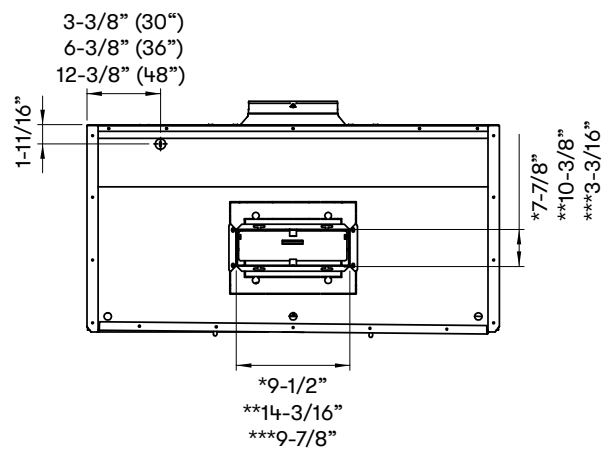

shown with optional 12" duct cover

ACT™

POWERWAVE™

TOP

SIDE

BACK

- \* 8" round ducting
- \*\* 10" round ducting
- \*\*\* Rectangular ducting

MODEL	AK7400AS	AK7436AS	AK7448AS
<b>Stainless Steel Size</b>	30"	36"	48"
<b>BLOWER PERFORMANCE</b>			
Blower CFM (Min. - Max.)	200 - 700	200 - 700	200 - 700
Sones (Min. - Max.)	0.8 - 6	0.8 - 6	0.8 - 6
ACT 590 CFM (Min. - Max.)	200 - 590	200 - 590	200 - 590
ACT 390 CFM (Min. - Max.)	200 - 390	200 - 390	200 - 390
ACT 290 CFM (Min. - Max.)	200 - 290	200 - 290	200 - 290
Optional Dual Blower (Min. - Max.)	300 - 1,300	300 - 1,300	300 - 1,300
<b>FEATURES</b>			
Zephyr Connect App Compatible	Yes	Yes	Yes
Alexa & Google Home Compatible	Yes	Yes	Yes
ACT™ Technology	590, 390, 290, Single Blower Only	590, 390, 290, Single Blower Only	590, 390, 290, Single Blower Only
Controls	Proximity Touch	Proximity Touch	Proximity Touch
Speed Levels	6*	6*	6*
Auto Delay-Off	Yes	Yes	Yes
CleanAir Function	Yes	Yes	Yes
Lighting	LumiLight LED, 6W x2	LumiLight LED, 6W x2	LumiLight LED, 6W x4
Tri-Level Lighting	Yes	Yes	Yes
Filters	Pro Baffle x2	Pro Baffle x2	Pro Baffle x3
Recirculating Option**	Yes	Yes	Yes
ADA Compliant	Yes, with Zephyr Connect or Remote	Yes, with Zephyr Connect or Remote	Yes, with Zephyr Connect or Remote
<b>DUCT SPECIFICATIONS</b>			
Vertical Single Internal Blower	8" Round	8" Round	8" Round
Horizontal Single Internal Blower	3-1/4" x 10" or 8" Round	3-1/4" x 10" or 8" Round	3-1/4" x 10" or 8" Round
Vertical Dual Internal Blower	10" Round	10" Round	10" Round
Horizontal Dual Internal Blower	10" Round	10" Round	10" Round
AC POWER (Single Blower)	120V, 60Hz at Max. 5A	120V, 60Hz at Max. 5A	120V, 60Hz at Max. 5A
AC POWER (Dual Blower)	120V, 60Hz at Max. 9A	120V, 60Hz at Max. 9A	120V, 60Hz at Max. 9A
<b>OPTIONAL ACCESSORIES</b>			
12" Duct Cover	AK0720	AK0726	AK0728
24" Duct Cover	AK1720	AK1726	AK1728
Wireless Remote Control	14000005	14000005	14000005
Dual Internal Blower	PBD-1300B	PBD-1300B	PBD-1300B
Recirculating Kit	ZRC-7000C	ZRC-7036C	ZRC-7048C
Stainless Steel Telescopic Backsplash	AK1710	AK1716	AK1718
Make-Up Air Kit (Single Blower)	MUA008A	MUA008A	MUA008A
Make-Up Air Kit (Dual Blower)	MUA010A	MUA010A	MUA010A
<b>MOUNTING HEIGHT RANGE***</b>	24" - 36"	24" - 36"	24" - 36"
<b>WARRANTY</b>	3 years parts, 1 year labor	3 years parts, 1 year labor	3 years parts, 1 year labor