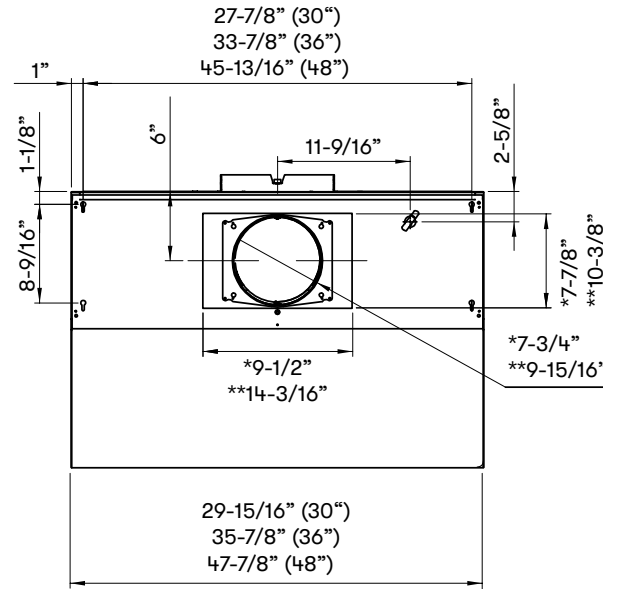

Min. - Max. CFM	INTERNAL BLOWER STANDARD	INTERNAL BLOWER with ACT™ AIRFLOW CONTROL TECHNOLOGY™*			
		200 - 700	200 - 590	200 - 390	200 - 290
Min. - Max. Sones	0.8 - 6	*AIRFLOW CONTROL TECHNOLOGY™ (ACT™) is an exclusive feature built into specific Zephyr hoods which can limit the maximum blower CFM to meet local code requirements.			

ACT™

POWERWAVE™

TOP

- 8" round ducting
- ** 10" round ducting
- *** Rectangular ducting