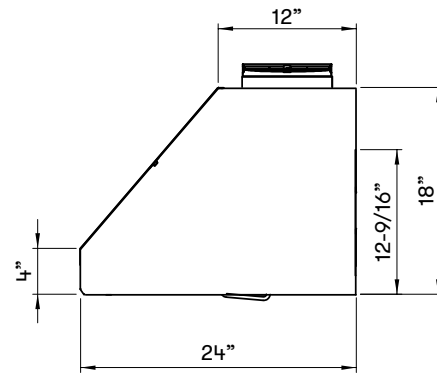

shown with optional 12" duct cover

**ACT™** **POWERWAVE™**

TOP

SIDE

BACK

- \* 8" round ducting
- \*\* 10" round ducting
- \*\*\* Rectangular ducting

MODEL	AK7400AS	AK7436AS	AK7448AS
<b>Stainless Steel Size</b>	30"	36"	48"
<b>BLOWER PERFORMANCE</b>			
Blower CFM (Min. - Max.)	200 - 700	200 - 700	200 - 700
Sones (Min. - Max.)	0.8 - 6	0.8 - 6	0.8 - 6
ACT 590 CFM (Min. - Max.)	200 - 590	200 - 590	200 - 590
ACT 390 CFM (Min. - Max.)	200 - 390	200 - 390	200 - 390
ACT 290 CFM (Min. - Max.)	200 - 290	200 - 290	200 - 290
Optional Dual Blower (Min. - Max.)	300 - 1,300	300 - 1,300	300 - 1,300
<b>FEATURES</b>			
Zephyr Connect App Compatible	Yes	Yes	Yes
Alexa & Google Home Compatible	Yes	Yes	Yes
ACT™ Technology	590, 390, 290, Single Blower Only	590, 390, 290, Single Blower Only	590, 390, 290, Single Blower Only
Controls	Proximity Touch	Proximity Touch	Proximity Touch
Speed Levels	6*	6*	6*
Auto Delay-Off	Yes	Yes	Yes
CleanAir Function	Yes	Yes	Yes
Lighting	LumiLight LED, 6W x2	LumiLight LED, 6W x2	LumiLight LED, 6W x4
Tri-Level Lighting	Yes	Yes	Yes
Filters	Pro Baffle x2	Pro Baffle x2	Pro Baffle x3
Recirculating Option**	Yes	Yes	Yes
ADA Compliant	Yes, with Zephyr Connect or Remote	Yes, with Zephyr Connect or Remote	Yes, with Zephyr Connect or Remote
<b>DUCT SPECIFICATIONS</b>			
Vertical Single Internal Blower	8" Round	8" Round	8" Round
Horizontal Single Internal Blower	3-1/4" x 10" or 8" Round	3-1/4" x 10" or 8" Round	3-1/4" x 10" or 8" Round
Vertical Dual Internal Blower	10" Round	10" Round	10" Round
Horizontal Dual Internal Blower	10" Round	10" Round	10" Round
AC POWER (Single Blower)	120V, 60Hz at Max. 5A	120V, 60Hz at Max. 5A	120V, 60Hz at Max. 5A
AC POWER (Dual Blower)	120V, 60Hz at Max. 9A	120V, 60Hz at Max. 9A	120V, 60Hz at Max. 9A
<b>OPTIONAL ACCESSORIES</b>			
12" Duct Cover	AK0720	AK0726	AK0728
24" Duct Cover	AK1720	AK1726	AK1728
Wireless Remote Control	14000005	14000005	14000005
Dual Internal Blower	PBD-1300B	PBD-1300B	PBD-1300B
Recirculating Kit	ZRC-7000C	ZRC-7036C	ZRC-7048C
Stainless Steel Telescopic Backsplash	AK1710	AK1716	AK1718
Make-Up Air Kit (Single Blower)	MUA008A	MUA008A	MUA008A
Make-Up Air Kit (Dual Blower)	MUA010A	MUA010A	MUA010A
<b>MOUNTING HEIGHT RANGE***</b>	24" - 36"	24" - 36"	24" - 36"
<b>WARRANTY</b>	3 years parts, 1 year labor	3 years parts, 1 year labor	3 years parts, 1 year labor