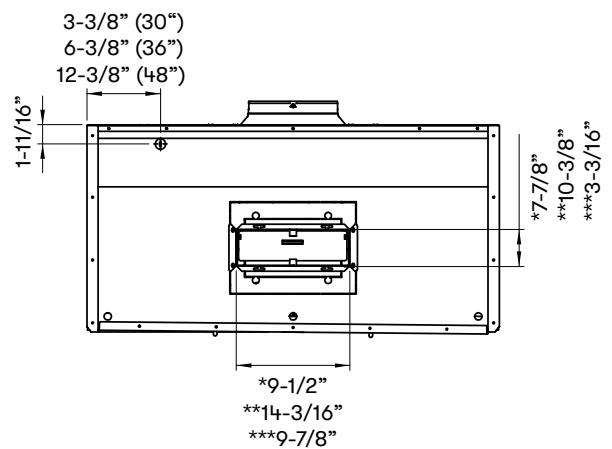

shown with optional 12" duct cover

**ACT™** **POWERWAVE™**

TOP

SIDE

BACK

- \* 8" round ducting
- \*\* 10" round ducting
- \*\*\* Rectangular ducting

MODEL	AK7400AS	AK7436AS	AK7448AS
<b>Stainless Steel Size</b>	30"	36"	48"
<b>BLOWER PERFORMANCE</b>			
Blower CFM (Min. - Max.)	200 - 700	200 - 700	200 - 700
Sones (Min. - Max.)	0.8 - 6	0.8 - 6	0.8 - 6
ACT 590 CFM (Min. - Max.)	200 - 590	200 - 590	200 - 590
ACT 390 CFM (Min. - Max.)	200 - 390	200 - 390	200 - 390
ACT 290 CFM (Min. - Max.)	200 - 290	200 - 290	200 - 290
Optional Dual Blower (Min. - Max.)	300 - 1,300	300 - 1,300	300 - 1,300
<b>FEATURES</b>			
Zephyr Connect App Compatible	Yes	Yes	Yes
Alexa & Google Home Compatible	Yes	Yes	Yes
ACT™ Technology	590, 390, 290, Single Blower Only	590, 390, 290, Single Blower Only	590, 390, 290, Single Blower Only
Controls	Proximity Touch	Proximity Touch	Proximity Touch
Speed Levels	6*	6*	6*
Auto Delay-Off	Yes	Yes	Yes
CleanAir Function	Yes	Yes	Yes
Lighting	LumiLight LED, 6W x2	LumiLight LED, 6W x2	LumiLight LED, 6W x4
Tri-Level Lighting	Yes	Yes	Yes
Filters	Pro Baffle x2	Pro Baffle x2	Pro Baffle x3
Recirculating Option**	Yes	Yes	Yes
ADA Compliant	Yes, with Zephyr Connect or Remote	Yes, with Zephyr Connect or Remote	Yes, with Zephyr Connect or Remote
<b>DUCT SPECIFICATIONS</b>			
Vertical Single Internal Blower	8" Round	8" Round	8" Round
Horizontal Single Internal Blower	3-1/4" x 10" or 8" Round	3-1/4" x 10" or 8" Round	3-1/4" x 10" or 8" Round
Vertical Dual Internal Blower	10" Round	10" Round	10" Round
Horizontal Dual Internal Blower	10" Round	10" Round	10" Round
AC POWER (Single Blower)	120V, 60Hz at Max. 5A	120V, 60Hz at Max. 5A	120V, 60Hz at Max. 5A
AC POWER (Dual Blower)	120V, 60Hz at Max. 9A	120V, 60Hz at Max. 9A	120V, 60Hz at Max. 9A
<b>OPTIONAL ACCESSORIES</b>			
12" Duct Cover	AK0720	AK0726	AK0728
24" Duct Cover	AK1720	AK1726	AK1728
Wireless Remote Control	14000005	14000005	14000005
Dual Internal Blower	PBD-1300B	PBD-1300B	PBD-1300B
Recirculating Kit	ZRC-7000C	ZRC-7036C	ZRC-7048C
Stainless Steel Telescopic Backsplash	AK1710	AK1716	AK1718
Make-Up Air Kit (Single Blower)	MUA008A	MUA008A	MUA008A
Make-Up Air Kit (Dual Blower)	MUA010A	MUA010A	MUA010A
<b>MOUNTING HEIGHT RANGE***</b>	24" - 36"	24" - 36"	24" - 36"
<b>WARRANTY</b>	3 years parts, 1 year labor	3 years parts, 1 year labor	3 years parts, 1 year labor