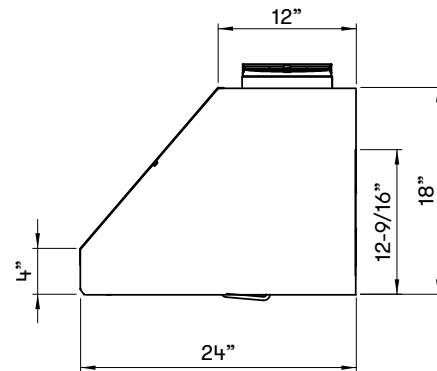

shown with optional 12" duct cover

ACT™

POWERWAVE™

TOP

SIDE

BACK

- \* 8" round ducting
- \*\* 10" round ducting
- \*\*\* Rectangular ducting

MODEL	AK7400AS	AK7436AS	AK7448AS
<b>Stainless Steel Size</b>	30"	36"	48"
<b>BLOWER PERFORMANCE</b>			
Blower CFM (Min. - Max.)	200 - 700	200 - 700	200 - 700
Sones (Min. - Max.)	0.8 - 6	0.8 - 6	0.8 - 6
ACT 590 CFM (Min. - Max.)	200 - 590	200 - 590	200 - 590
ACT 390 CFM (Min. - Max.)	200 - 390	200 - 390	200 - 390
ACT 290 CFM (Min. - Max.)	200 - 290	200 - 290	200 - 290
Optional Dual Blower (Min. - Max.)	300 - 1,300	300 - 1,300	300 - 1,300
<b>FEATURES</b>			
Zephyr Connect App Compatible	Yes	Yes	Yes
Alexa & Google Home Compatible	Yes	Yes	Yes
ACT™ Technology	590, 390, 290, Single Blower Only	590, 390, 290, Single Blower Only	590, 390, 290, Single Blower Only
Controls	Proximity Touch	Proximity Touch	Proximity Touch
Speed Levels	6*	6*	6*
Auto Delay-Off	Yes	Yes	Yes
CleanAir Function	Yes	Yes	Yes
Lighting	LumiLight LED, 6W x2	LumiLight LED, 6W x2	LumiLight LED, 6W x4
Tri-Level Lighting	Yes	Yes	Yes
Filters	Pro Baffle x2	Pro Baffle x2	Pro Baffle x3
Recirculating Option**	Yes	Yes	Yes
ADA Compliant	Yes, with Zephyr Connect or Remote	Yes, with Zephyr Connect or Remote	Yes, with Zephyr Connect or Remote
<b>DUCT SPECIFICATIONS</b>			
Vertical Single Internal Blower	8" Round	8" Round	8" Round
Horizontal Single Internal Blower	3-1/4" x 10" or 8" Round	3-1/4" x 10" or 8" Round	3-1/4" x 10" or 8" Round
Vertical Dual Internal Blower	10" Round	10" Round	10" Round
Horizontal Dual Internal Blower	10" Round	10" Round	10" Round
AC POWER (Single Blower)	120V, 60Hz at Max. 5A	120V, 60Hz at Max. 5A	120V, 60Hz at Max. 5A
AC POWER (Dual Blower)	120V, 60Hz at Max. 9A	120V, 60Hz at Max. 9A	120V, 60Hz at Max. 9A
<b>OPTIONAL ACCESSORIES</b>			
12" Duct Cover	AK0720	AK0726	AK0728
24" Duct Cover	AK1720	AK1726	AK1728
Wireless Remote Control	14000005	14000005	14000005
Dual Internal Blower	PBD-1300B	PBD-1300B	PBD-1300B
Recirculating Kit	ZRC-7000C	ZRC-7036C	ZRC-7048C
Stainless Steel Telescopic Backsplash	AK1710	AK1716	AK1718
Make-Up Air Kit (Single Blower)	MUA008A	MUA008A	MUA008A
Make-Up Air Kit (Dual Blower)	MUA010A	MUA010A	MUA010A
<b>MOUNTING HEIGHT RANGE***</b>	24" - 36"	24" - 36"	24" - 36"
<b>WARRANTY</b>	3 years parts, 1 year labor	3 years parts, 1 year labor	3 years parts, 1 year labor