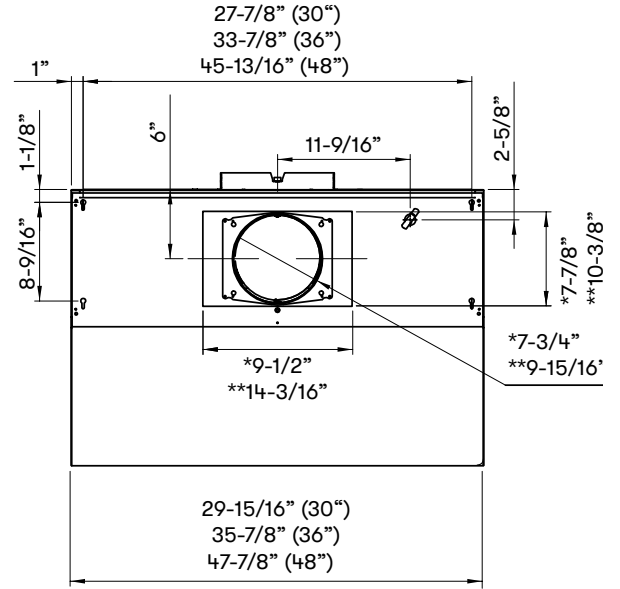

Min. - Max. CFM	INTERNAL BLOWER STANDARD	INTERNAL BLOWER with ACT™ AIRFLOW CONTROL TECHNOLOGY™*			
		200 - 700	200 - 590	200 - 390	200 - 290
Min. - Max. Sones	0.8 - 6	*AIRFLOW CONTROL TECHNOLOGY™ (ACT™) is an exclusive feature built into specific Zephyr hoods which can limit the maximum blower CFM to meet local code requirements.			

ACT™ **POWERWAVE™**

TOP

- 8" round ducting
- ** 10" round ducting
- *** Rectangular ducting