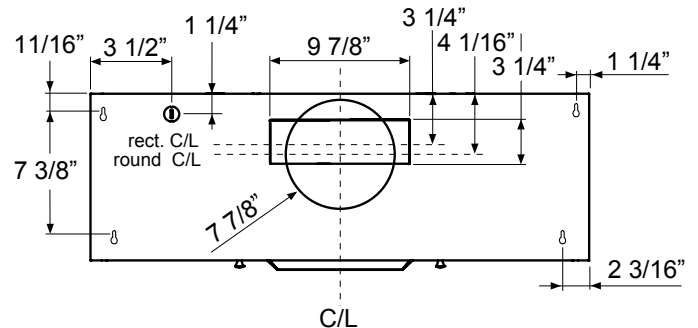

\*Dual blower only compatible with 36" and 42" models

TOP

SIDE

BACK

Optional Wireless Remote Control

\* Single Blower Dimension  
\*\* Dual Blower Dimension