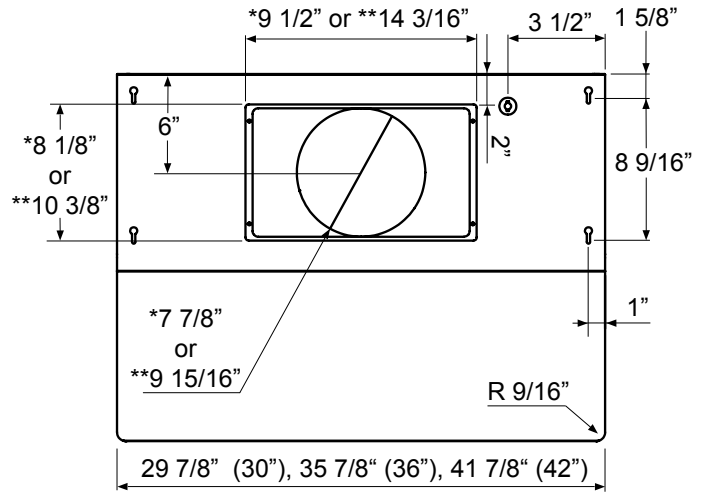

A streamlined under-cabinet pro-style range hood, Tempest I combines power, efficiency and flexibility. 650-CFM or optional 1,200-CFM blower options and high-airflow pro baffle filters (that are dishwasher-safe) ensure a

lifetime of exceptional performance. Additional options like a wireless remote control and recirculation kits for kitchens that require ductless venting ensure all you have to think about is cooking.

ACT™

	INTERNAL BLOWER STANDARD	INTERNAL BLOWER with ACT™ AIRFLOW CONTROL TECHNOLOGY™*	
		200 - 390	200 - 290
Single Blower (Included) Min. - Max. CFM	200 - 650	200 - 390	200 - 290
Single Blower (Included) Min. - Max. Sones	1 - 6	1 - 4	1 - 3
*Dual Blower (Optional) Min. - Max. CFM	400 - 1,200	*AIRFLOW CONTROL TECHNOLOGY™ (ACT™) is an exclusive feature built into specific Zephyr hoods which can limit the maximum blower CFM to meet local code requirements.	
*Dual Blower (Optional) Min. - Max. Sones	3.5 - 9		

*Dual blower only compatible with 36" and 42" models

TOP