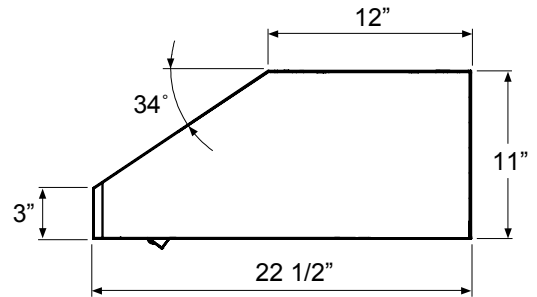

A streamlined under-cabinet pro-style range hood, Tempest I combines power, efficiency and flexibility. 650-CFM or optional 1,200-CFM blower options and high-airflow pro baffle filters (that are dishwasher-safe) ensure a

lifetime of exceptional performance. Additional options like a wireless remote control and recirculation kits for kitchens that require ductless venting ensure all you have to think about is cooking.

ACT™

	INTERNAL BLOWER STANDARD	INTERNAL BLOWER with ACT™ AIRFLOW CONTROL TECHNOLOGY™*	
		200 - 390	200 - 290
Single Blower (Included) Min. - Max. CFM	200 - 650	200 - 390	200 - 290
Single Blower (Included) Min. - Max. Sones	1 - 6	1 - 4	1 - 3
*Dual Blower (Optional) Min. - Max. CFM	400 - 1,200	*AIRFLOW CONTROL TECHNOLOGY™ (ACT™) is an exclusive feature built into specific Zephyr hoods which can limit the maximum blower CFM to meet local code requirements.	
*Dual Blower (Optional) Min. - Max. Sones	3.5 - 9		

*Dual blower only compatible with 36" and 42" models

TOP

SIDE

* Single Blower Dimension
** Dual Blower Dimension