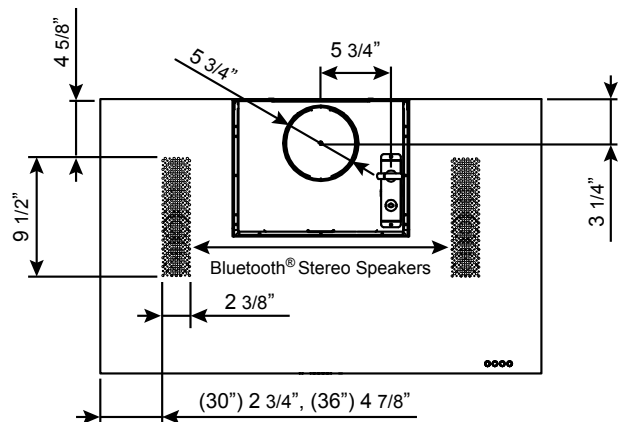

FRONT

SIDE

TOP

MODEL

Stainless Steel	ZRG-E30AS	ZRG-M90AS
Size	30"	36"

BLOWER PERFORMANCE

Blower CFM (Min. - Max.)	200 - 600	200 - 600
Sones (Min. - Max.)	1 - 6	1 - 6
ACT 390 CFM (Min. - Max.)	200 - 390	200 - 390
ACT 290 CFM (Min. - Max.)	200 - 290	200 - 290