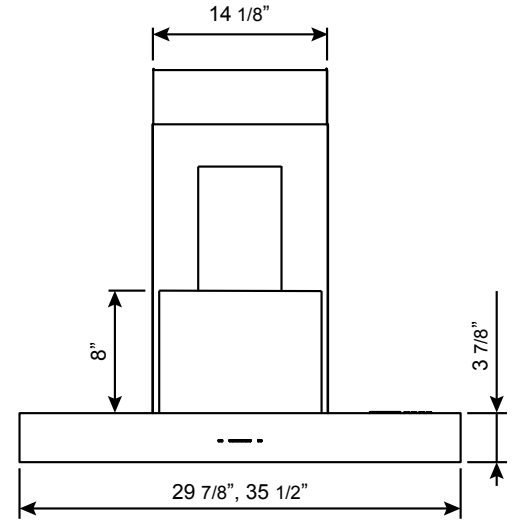

FRONT

SIDE

TOP

MODEL

Stainless Steel	ZRG-E30AS	ZRG-M90AS
Size	30"	36"

BLOWER PERFORMANCE

Blower CFM (Min. - Max.)	200 - 600	200 - 600
Sones (Min. - Max.)	1 - 6	1 - 6
ACT 390 CFM (Min. - Max.)	200 - 390	200 - 390
ACT 290 CFM (Min. - Max.)	200 - 290	200 - 290