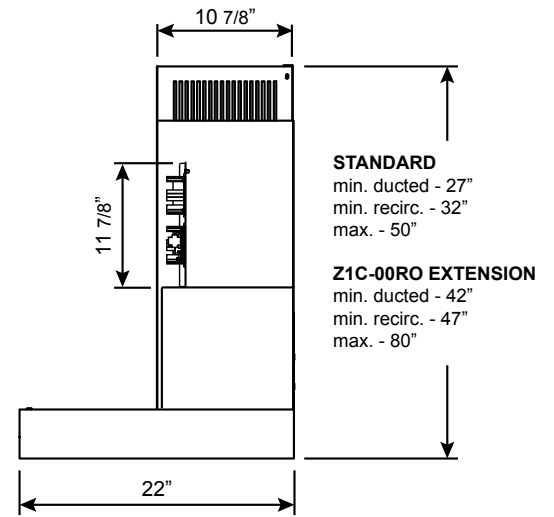

FRONT

SIDE

TOP

MODEL

Stainless Steel	ZRG-E30AS	ZRG-M90AS
Size	30"	36"

BLOWER PERFORMANCE

Blower CFM (Min. - Max.)	200 - 600	200 - 600
Sones (Min. - Max.)	1 - 6	1 - 6
ACT 390 CFM (Min. - Max.)	200 - 390	200 - 390
ACT 290 CFM (Min. - Max.)	200 - 290	200 - 290