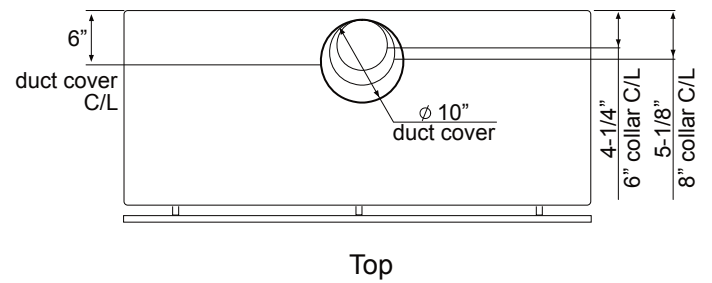

DESIGNER:
FU-TUNG CHENG

Shown in Stainless Steel

Shown in Brushed Gold

Optional Wireless Remote Control

DESIGNER:
FU-TUNG CHENG

MODEL

Brushed Gold	COK-E36CBGX	COK-E42CBGX	COK-E48CBGX
Stainless Steel	COK-E36CSX	COK-E42CSX	COK-E48CSX
Size	36"	42"	48"