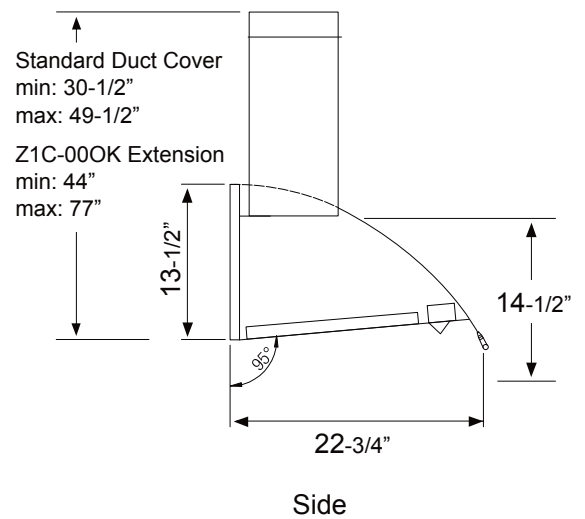

DESIGNER:
FU-TUNG CHENG

Shown in Stainless Steel

Shown in Brushed Gold

Optional Wireless Remote Control

DESIGNER:
FU-TUNG CHENG

MODEL

Brushed Gold	COK-E36CBGX	COK-E42CBGX	COK-E48CBGX
Stainless Steel	COK-E36CSX	COK-E42CSX	COK-E48CSX
Size	36"	42"	48"