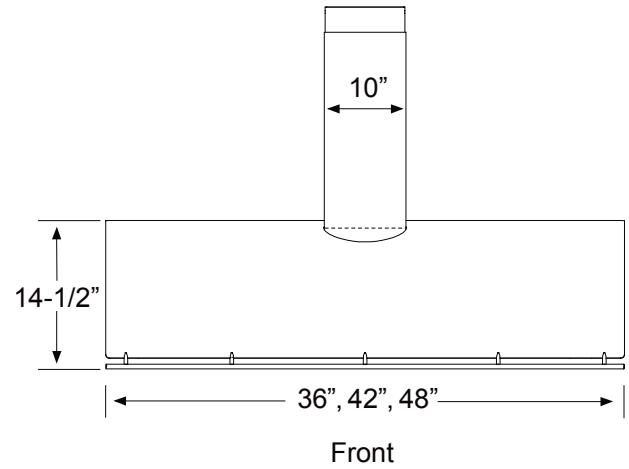

DESIGNER:
FU-TUNG CHENG