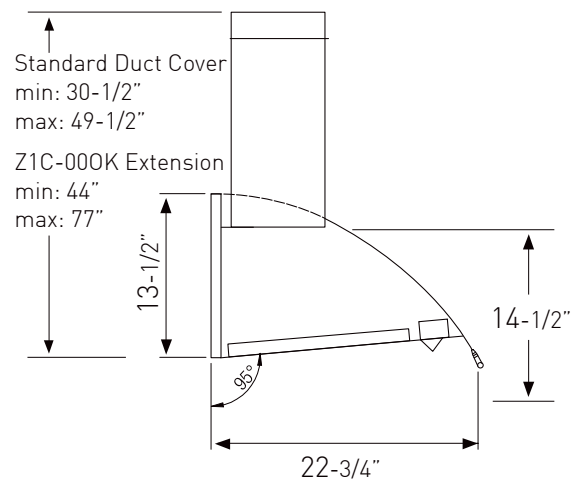

CHENG

OKEANITO

WALL

DESIGNER:
FU-TUNG CHENG

The perfect marriage of vision, whimsy and discipline, the Okeanito never goes unnoticed. The graceful, sweeping hood balances softness and fluidity with cool linear elements to create a timeless design. Perforated side panels

allow the Okeanito to radiate gentle ambient light, infusing its surroundings with a sense of grace and calm. Now featuring the most advanced Bloom™ HD LED light bulbs and an optional wireless RF remote control.

ZEPHYR

ZEPHYRONLINE.COM

Side