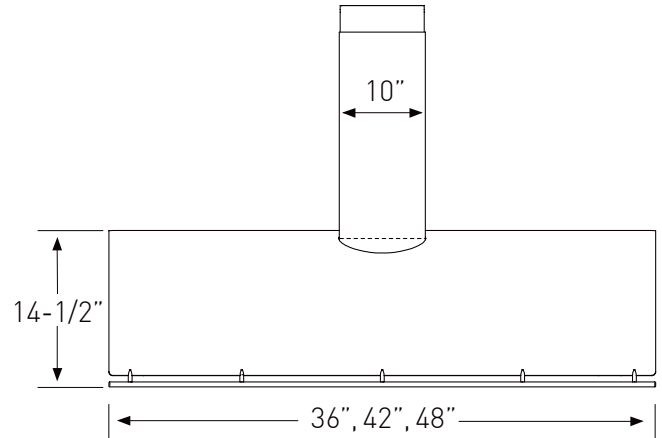

CHENG

OKEANITO

WALL

DESIGNER:
FU-TUNG CHENG

The perfect marriage of vision, whimsy and discipline, the Okeanito never goes unnoticed. The graceful, sweeping hood balances softness and fluidity with cool linear elements to create a timeless design. Perforated side panels

allow the Okeanito to radiate gentle ambient light, infusing its surroundings with a sense of grace and calm. Now featuring the most advanced Bloom™ HD LED light bulbs and an optional wireless RF remote control.

ZEPHYR

ZEPHYRONLINE.COM

Front