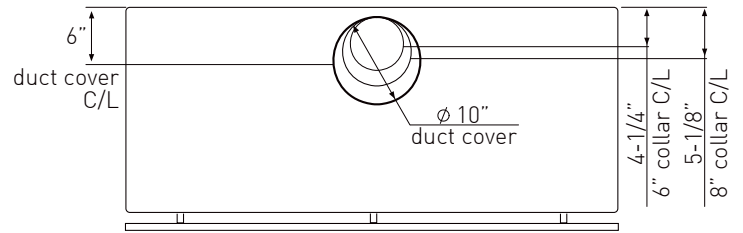

CHENG

OKEANITO

WALL

DESIGNER:
FU-TUNG CHENG

The perfect marriage of vision, whimsy and discipline, the Okeanito never goes unnoticed. The graceful, sweeping hood balances softness and fluidity with cool linear elements to create a timeless design. Perforated side panels

allow the Okeanito to radiate gentle ambient light, infusing its surroundings with a sense of grace and calm. Now featuring the most advanced Bloom™ HD LED light bulbs and an optional wireless RF remote control.

ZEPHYR

ZEPHYRONLINE.COM

Top