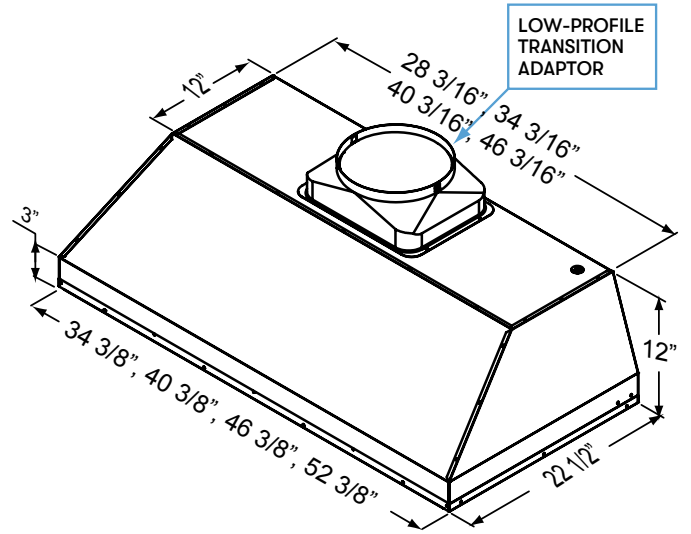

Now available with our exclusive ACT™ technology, Monsoon II delivers and then more. Starting with recognized conventional installation dimensions, Monsoon II fits into any custom cabinetry or enclosure. Its stainless

steel baffle filters with removable grease tray make it easy to maintain its pro-style look while the 6-speed electronic controls and wireless remote control give the homeowner more than they expected.

ACT™

	INTERNAL BLOWER STANDARD	INTERNAL BLOWER with ACT™ AIRFLOW CONTROL TECHNOLOGY™*	
Min. - Max. CFM	450 - 1,200	350 - 590	350 - 390
Min. - Max. Sones	3.5 - 9	3.3 - 6	3.3 - 4

*AIRFLOW CONTROL TECHNOLOGY™ (ACT™) is an exclusive feature built into specific Zephyr hoods which can limit the maximum blower CFM to meet local code requirements.

FRONT