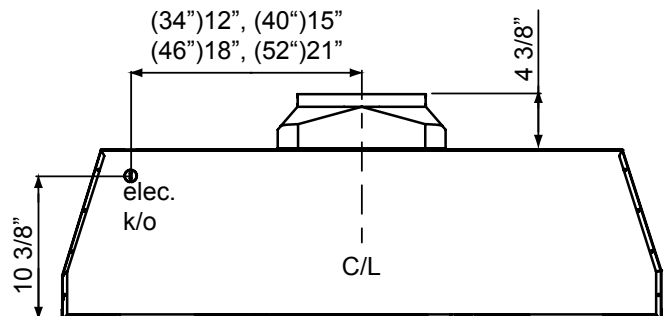

Includes Wireless Remote Control

FRONT

TOP

BACK

MODEL	AK9334AS	AK9340AS	AK9346AS	AK9352AS
Stainless Steel				
Size	36" (34-3/8" x 22-1/2")	42" (40-3/8" x 22-1/2")	48" (46-3/8" x 22-1/2")	54" (52-3/8" x 22-1/2")
Blower CFM (Min. - Max.)	450 - 1,200	450 - 1,200	450 - 1,200	450 - 1,200
Sones (Min. - Max.)	3.5 - 9	3.5 - 9	3.5 - 9	3.5 - 9
ACT 590 CFM (Min. - Max.)	350 - 590	350 - 590	350 - 590	350 - 590
ACT 590 Sones (Min. - Max.)	3.3 - 6	3.3 - 6	3.3 - 6	3.3 - 6
ACT 390 CFM (Min. - Max.)	350 - 390	350 - 390	350 - 390	350 - 390
ACT 390 Sones (Min. - Max.)	3.3 - 4	3.3 - 4	3.3 - 4	3.3 - 4
FEATURES				
ACT™ Technology	Yes	Yes	Yes	Yes
Controls	Electronic Touch	Electronic Touch	Electronic Touch	Electronic Touch
Speed Levels	6*	6*	6*	6*
Auto Delay-Off	Yes	Yes	Yes	Yes
Clean Air Mode	Yes	Yes	Yes	Yes
Lighting	Halogen, 35W x2	Halogen, 35W x2	Halogen, 35W x4	Halogen, 35W x4
Dual-Level Lighting	Yes	Yes	Yes	Yes
Filters	Pro Baffle x3	Pro Baffle x3	Pro Baffle x4	Pro Baffle x4
Removable Grease Tray	Yes	Yes	Yes	Yes
Wireless Remote Control	Yes	Yes	Yes	Yes
Recirculating Option	No	No	No	No
ADA Compliant	Yes	Yes	Yes	Yes
DUCT SPECIFICATIONS				
Vertical Internal Blower	10" Round	10" Round	10" Round	10" Round
Horizontal Internal Blower	NA	NA	NA	NA
AC POWER	120V, 60Hz at Max. 7A	120V, 60Hz at Max. 7A	120V, 60Hz at Max. 7A	120V, 60Hz at Max. 7A
OPTIONAL ACCESSORIES				
Bloom™ GU10 LED	ZOB0040	ZOB0040	ZOB0040	ZOB0040
Make-Up Air Kit	MUA010A	MUA010A	MUA010A	MUA010A
MOUNTING HEIGHT RANGE**	26" - 36"	26" - 36"	26" - 36"	26" - 36"
WARRANTY	3 years parts, 1 year labor	3 years parts, 1 year labor	3 years parts, 1 year labor	3 years parts, 1 year labor