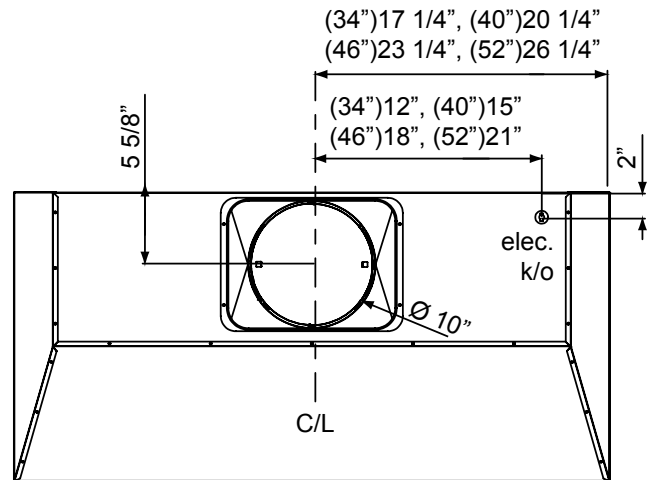

Includes Wireless Remote Control

FRONT

TOP

BACK

MODEL	AK9334AS	AK9340AS	AK9346AS	AK9352AS
Stainless Steel				
Size	36" (34-3/8" x 22-1/2")	42" (40-3/8" x 22-1/2")	48" (46-3/8" x 22-1/2")	54" (52-3/8" x 22-1/2")
Blower CFM (Min. - Max.)	450 - 1,200	450 - 1,200	450 - 1,200	450 - 1,200
Sones (Min. - Max.)	3.5 - 9	3.5 - 9	3.5 - 9	3.5 - 9
ACT 590 CFM (Min. - Max.)	350 - 590	350 - 590	350 - 590	350 - 590
ACT 590 Sones (Min. - Max.)	3.3 - 6	3.3 - 6	3.3 - 6	3.3 - 6
ACT 390 CFM (Min. - Max.)	350 - 390	350 - 390	350 - 390	350 - 390
ACT 390 Sones (Min. - Max.)	3.3 - 4	3.3 - 4	3.3 - 4	3.3 - 4
FEATURES				
ACT™ Technology	Yes	Yes	Yes	Yes
Controls	Electronic Touch	Electronic Touch	Electronic Touch	Electronic Touch
Speed Levels	6*	6*	6*	6*
Auto Delay-Off	Yes	Yes	Yes	Yes
Clean Air Mode	Yes	Yes	Yes	Yes
Lighting	Halogen, 35W x2	Halogen, 35W x2	Halogen, 35W x4	Halogen, 35W x4
Dual-Level Lighting	Yes	Yes	Yes	Yes
Filters	Pro Baffle x3	Pro Baffle x3	Pro Baffle x4	Pro Baffle x4
Removable Grease Tray	Yes	Yes	Yes	Yes
Wireless Remote Control	Yes	Yes	Yes	Yes
Recirculating Option	No	No	No	No
ADA Compliant	Yes	Yes	Yes	Yes
DUCT SPECIFICATIONS				
Vertical Internal Blower	10" Round	10" Round	10" Round	10" Round
Horizontal Internal Blower	NA	NA	NA	NA
AC POWER	120V, 60Hz at Max. 7A	120V, 60Hz at Max. 7A	120V, 60Hz at Max. 7A	120V, 60Hz at Max. 7A
OPTIONAL ACCESSORIES				
Bloom™ GU10 LED	ZOB0040	ZOB0040	ZOB0040	ZOB0040
Make-Up Air Kit	MUA010A	MUA010A	MUA010A	MUA010A
MOUNTING HEIGHT RANGE**	26" - 36"	26" - 36"	26" - 36"	26" - 36"
WARRANTY	3 years parts, 1 year labor	3 years parts, 1 year labor	3 years parts, 1 year labor	3 years parts, 1 year labor