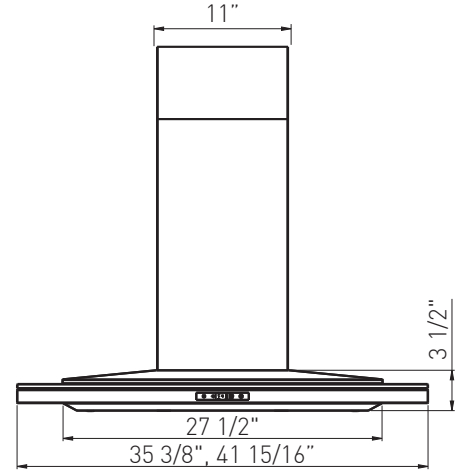

DESIGNER

LAYERS

WALL

DESIGNER:
ROBERT BRUNNER

A streamlined fusion of black or white glass and stainless steel with a light, floating effect are sandwiched together in a reimagining of the classic range hood. Now available with a tri-level LED light strip.

ZEPHYR

ZEPHYRONLINE.COM

Front