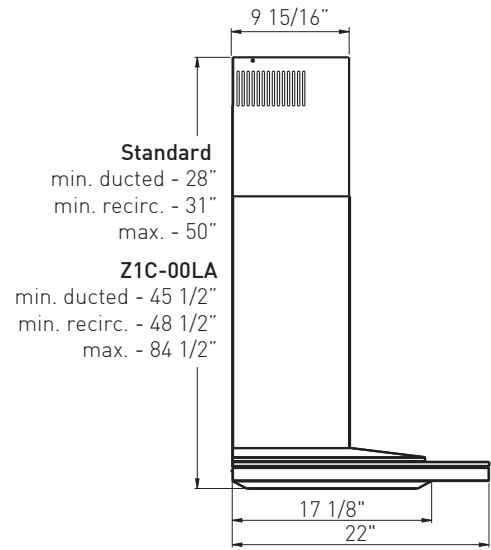

DESIGNER

LAYERS

WALL

DESIGNER:
ROBERT BRUNNER

A streamlined fusion of black or white glass and stainless steel with a light, floating effect are sandwiched together in a reimagining of the classic range hood. Now available with a tri-level LED light strip.

ZEPHYR

ZEPHYRONLINE.COM

Side