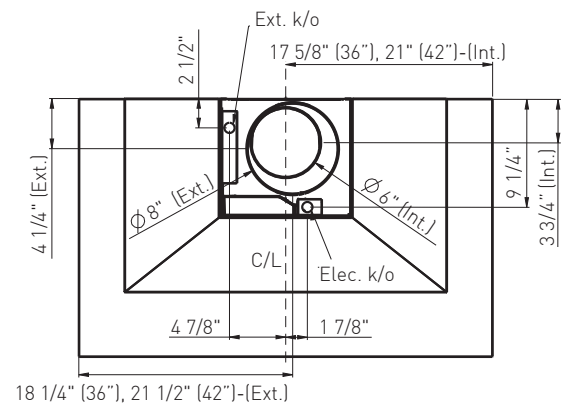

DESIGNER

LAYERS

WALL

DESIGNER:
ROBERT BRUNNER

A streamlined fusion of black or white glass and stainless steel with a light, floating effect are sandwiched together in a reimagining of the classic range hood. Now available with a tri-level LED light strip.

ZEPHYR

ZEPHYRONLINE.COM

Top