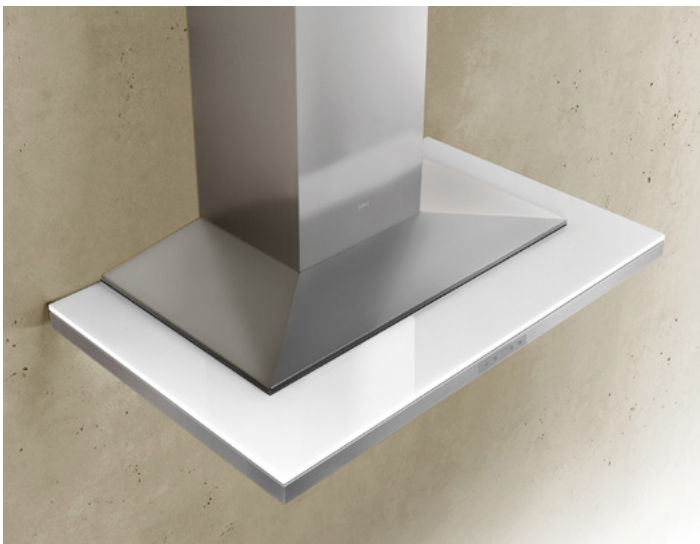

DESIGNER

LAYERS

WALL

DESIGNER:
ROBERT BRUNNER

A streamlined fusion of black or white glass and stainless steel with a light, floating effect are sandwiched together in a reimagining of the classic range hood. Now available with a tri-level LED light strip.

ZEPHYR

ZEPHYRONLINE.COM

Front

Side

Wireless Remote Control

Top

DESIGNER:
ROBERT BRUNNER

MODEL