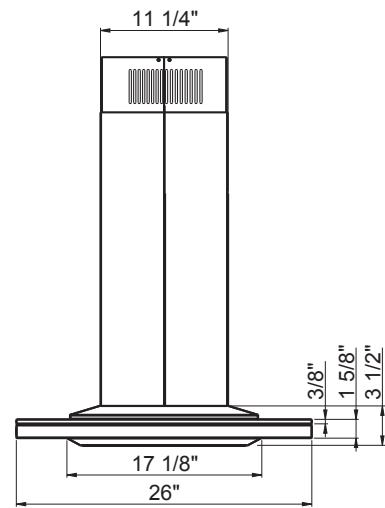

DESIGNER

LAYERS

ISLAND

DESIGNER:
ROBERT BRUNNER

A bold take on the classic island range hood is a streamlined fusion of glass and stainless steel that lends to new meaning to "leading edge". Choose from white or black glass.

ZEPHYR

ZEPHYRONLINE.COM

Side