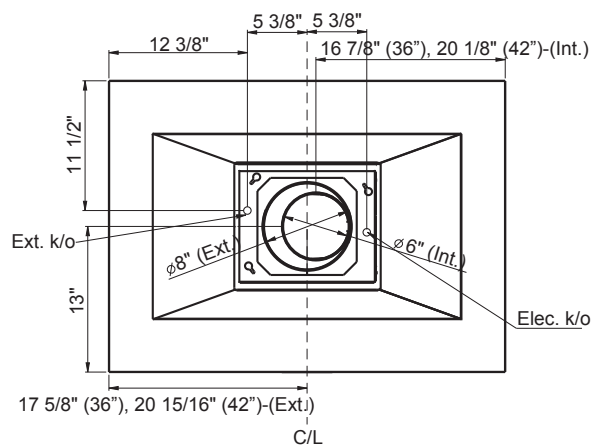

DESIGNER

LAYERS

ISLAND

DESIGNER:
ROBERT BRUNNER

A bold take on the classic island range hood is a streamlined fusion of glass and stainless steel that lends to new meaning to "leading edge". Choose from white or black glass.

ZEPHYR

ZEPHYRONLINE.COM

Top