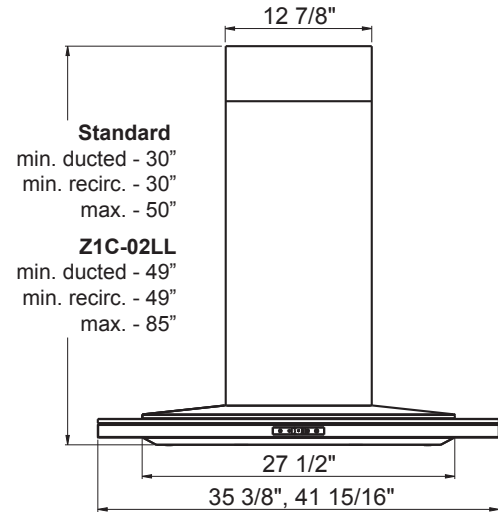

DESIGNER

LAYERS

ISLAND

DESIGNER:
ROBERT BRUNNER

A bold take on the classic island range hood is a streamlined fusion of glass and stainless steel that lends to new meaning to "leading edge". Choose from white or black glass.

ZEPHYR

ZEPHYRONLINE.COM

Front