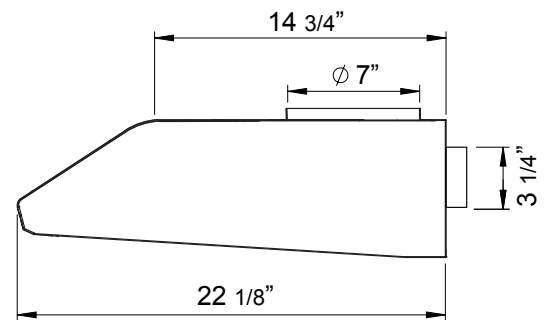

ACT™

Min. - Max. CFM	INTERNAL BLOWER STANDARD	INTERNAL BLOWER with ACT™ AIRFLOW CONTROL TECHNOLOGY™*	
		290 - 695	290 - 390
Min. - Max. Sones	1.5 - 5.5	1.5 - 3	1.5 - 1.5

\*AIRFLOW CONTROL TECHNOLOGY™ (ACT™) is an exclusive feature built into specific Zephyr hoods which can limit the maximum blower CFM to meet local code requirements.

Front

Stainless Steel

Side

Black

Back

White

**MODEL**

Black	AK2500CB	AK2536CB
White	AK2500CW	AK2536CW
Stainless Steel	AK2500CS	AK2536CS
Size	30" (29-3/4")	36" (35-7/8")

**DUCT SPECIFICATIONS**

Vertical Internal Blower	7" Round or 3-1/4" x 10"	7" Round or 3-1/4" x 10"
Horizontal Internal Blower	3-1/4" x 10"	3-1/4" x 10"
AC POWER	120V, 60Hz at Max. 2A	120V, 60Hz at Max. 2A