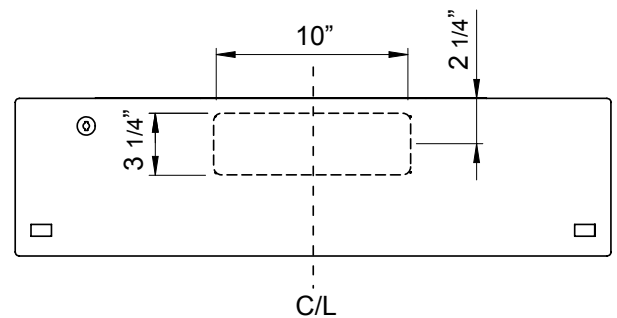

Front

Stainless Steel

Side

Black

Back

White

**MODEL**

Black	AK2500CB	AK2536CB
White	AK2500CW	AK2536CW
Stainless Steel	AK2500CS	AK2536CS
Size	30" (29-3/4")	36" (35-7/8")

**DUCT SPECIFICATIONS**

Vertical Internal Blower	7" Round or 3-1/4" x 10"	7" Round or 3-1/4" x 10"
Horizontal Internal Blower	3-1/4" x 10"	3-1/4" x 10"
AC POWER	120V, 60Hz at Max. 2A	120V, 60Hz at Max. 2A