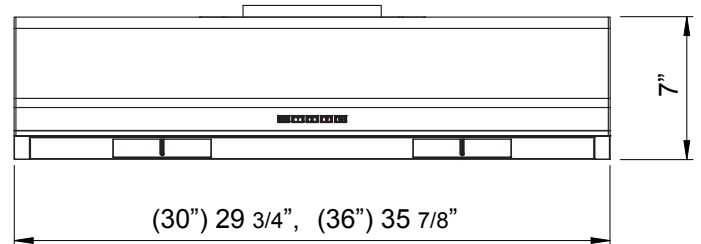

Front

Stainless Steel

Side

Black

Back

White

**MODEL**

Black	AK2500CB	AK2536CB
White	AK2500CW	AK2536CW
Stainless Steel	AK2500CS	AK2536CS
Size	30" (29-3/4")	36" (35-7/8")

**DUCT SPECIFICATIONS**

Vertical Internal Blower	7" Round or 3-1/4" x 10"	7" Round or 3-1/4" x 10"
Horizontal Internal Blower	3-1/4" x 10"	3-1/4" x 10"
AC POWER	120V, 60Hz at Max. 2A	120V, 60Hz at Max. 2A