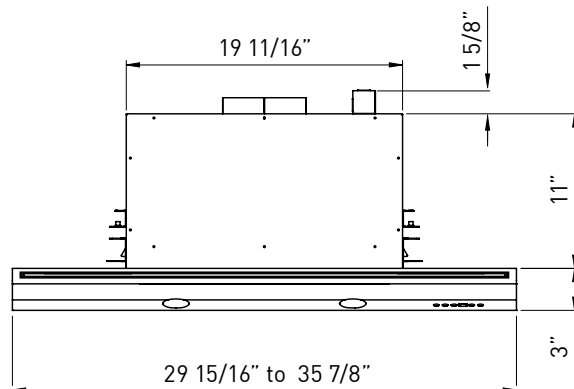

CORE

GENOVA

UNDER-CABINET

Tucked neatly beneath your bridge cabinet, Genova quietly works out of sight. With a retractable Smoke-Gray glass visor that controls the hood's 500-CFM blower and lights, the Genova's crescent-like body delivers

stunning design and quality performance. Available with an optional wireless remote.

ZEPHYR

ZEPHYRONLINE.COM

FRONT