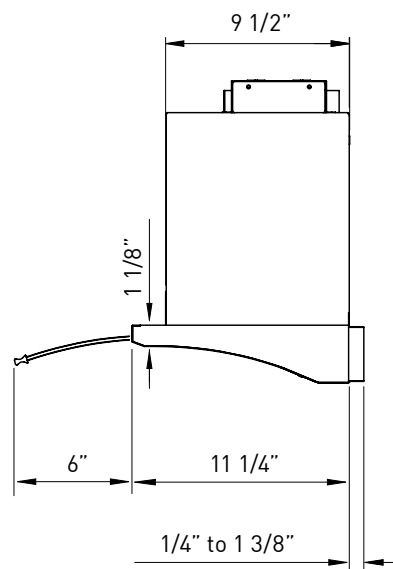

CORE

GENOVA

UNDER-CABINET

Tucked neatly beneath your bridge cabinet, Genova quietly works out of sight. With a retractable Smoke-Gray glass visor that controls the hood's 500-CFM blower and lights, the Genova's crescent-like body delivers

stunning design and quality performance. Available with an optional wireless remote.

ZEPHYR

ZEPHYRONLINE.COM

SIDE