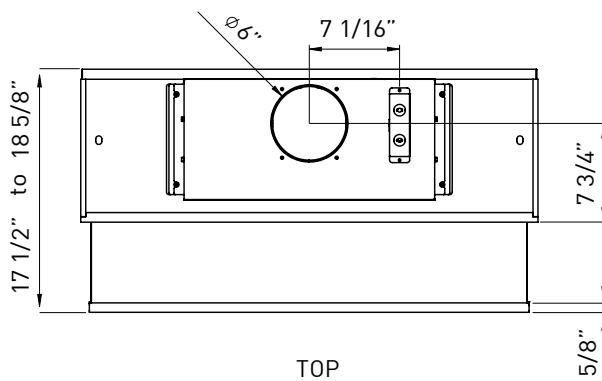

CORE

GENOVA

UNDER-CABINET

Tucked neatly beneath your bridge cabinet, Genova quietly works out of sight. With a retractable Smoke-Gray glass visor that controls the hood's 500-CFM blower and lights, the Genova's crescent-like body delivers

stunning design and quality performance. Available with an optional wireless remote.

ZEPHYR

ZEPHYRONLINE.COM

TOP