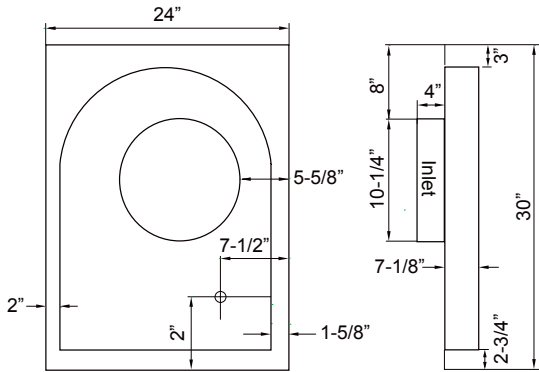

CBE-1000
(external)

PBN-1000A
(in-line)

DBI-600A
(internal/in-line)

BLOWERS

| MODEL | BLOWER TYPE | MAX WATTS* | MAX AMPS* | CFM | SONES | COMPATIBLE MODELS |
|---------------|------------------|------------|-----------|-------------|---------|-------------------------------------------------------------|
| CBI-290C | Single Internal | 77 | 0.75 | 200 - 290 | 1.4 - 3 | AK8300BSX, Designer Collection |
| CBI-390A | Single Internal | 255 | 2.1 | 200 - 390 | 1.4 - 5 | AK8300BSX, Designer Collection |
| CBI-600A | Single Internal | 320 | 2.75 | 240 - 600 | 1.8 - 6 | AK8300BSX, Designer Collection |
| DBI-600A | Internal/In-Line | 340 | 3.0 | 200 - 600 | NA | DLI-ExxASX |
| PBI-1100B | Dual Internal | 640 | 5.45 | 500 - 1,100 | 3.5 - 8 | AK8300BSX, ALU-ExxCxX |
| PBI-1100B-DME | Dual Internal | 640 | 5.4 | 500 - 1,100 | 3.5 - 8 | DME-E48AxxX |
| PBD-1200A | Dual Internal | 660 | 5.8 | 400 - 1,200 | 3.5 - 9 | AK70xxCS, AK75xxCS |
| PBD-1300B | Dual Internal | 490 | 8.0 | 350 - 1,300 | 1 - 8 | AK7336AS, AK74xxAS, AK76xxBS, AK77xxBS, AK94xxBS, ZRP-ExxBS |
| CBE-1000** | External | 640 | 5.45 | 500 - 1,000 | NA | AK8300BSX, Designer Collection |
| PBN-1000A** | In-Line | 700 | 6.25 | 500 - 1,000 | NA | AK8300BSX, Designer Collection |

*Add blower Watts and Amps to AC Power details from hood spec sheet to determine total power consumption.

**For Designer Collection hoods you must transition from 10" to 8" ducting before duct passes through ceiling. A 10" to 8" adapter is included with external and in-line blowers.

The exception to this is ALU-ExxCxX which uses a 10" round.