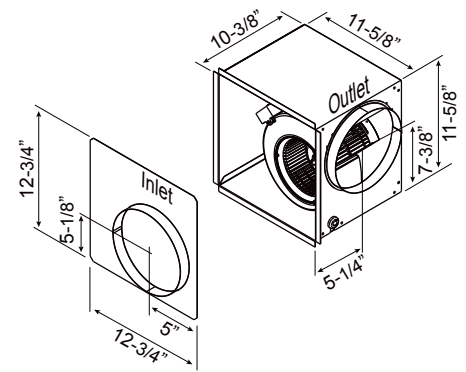

CBE-1000
(external)

PBN-1000A
(in-line)

DBI-600A
(internal/in-line)

BLOWERS

| MODEL | BLOWER TYPE | MAX WATTS* | MAX AMPS* | CFM | SONES | COMPATIBLE MODELS |
|---------------|------------------|------------|-----------|-------------|---------|-------------------------------------------------------------|
| CBI-290C | Single Internal | 77 | 0.75 | 200 - 290 | 1.4 - 3 | AK8300BSX, Designer Collection |
| CBI-390A | Single Internal | 255 | 2.1 | 200 - 390 | 1.4 - 5 | AK8300BSX, Designer Collection |
| CBI-600A | Single Internal | 320 | 2.75 | 240 - 600 | 1.8 - 6 | AK8300BSX, Designer Collection |
| DBI-600A | Internal/In-Line | 340 | 3.0 | 200 - 600 | NA | DLI-ExxASX |
| PBI-1100B | Dual Internal | 640 | 5.45 | 500 - 1,100 | 3.5 - 8 | AK8300BSX, ALU-ExxCxX |
| PBI-1100B-DME | Dual Internal | 640 | 5.4 | 500 - 1,100 | 3.5 - 8 | DME-E48AxxX |
| PBD-1200A | Dual Internal | 660 | 5.8 | 400 - 1,200 | 3.5 - 9 | AK70xxCS, AK75xxCS |
| PBD-1300B | Dual Internal | 490 | 8.0 | 350 - 1,300 | 1 - 8 | AK7336AS, AK74xxAS, AK76xxBS, AK77xxBS, AK94xxBS, ZRP-ExxBS |
| CBE-1000** | External | 640 | 5.45 | 500 - 1,000 | NA | AK8300BSX, Designer Collection |
| PBN-1000A** | In-Line | 700 | 6.25 | 500 - 1,000 | NA | AK8300BSX, Designer Collection |

*Add blower Watts and Amps to AC Power details from hood spec sheet to determine total power consumption.

**For Designer Collection hoods you must transition from 10" to 8" ducting before duct passes through ceiling. A 10" to 8" adapter is included with external and in-line blowers.

The exception to this is ALU-ExxCxX which uses a 10" round.