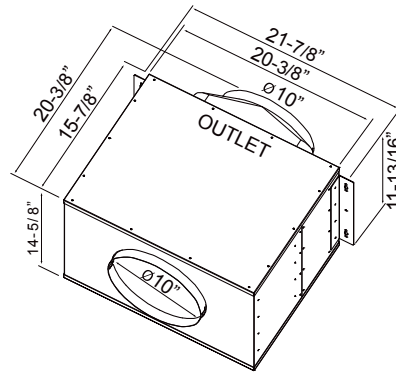

CBE-1000
(external)

PBN-1000A
(in-line)

DBI-600A
(internal/in-line)

BLOWERS

| MODEL | BLOWER TYPE | MAX WATTS* | MAX AMPS* | CFM | SONES | COMPATIBLE MODELS |
|---------------|------------------|------------|-----------|-------------|---------|-------------------------------------------------------------|
| CBI-290C | Single Internal | 77 | 0.75 | 200 - 290 | 1.4 - 3 | AK8300BSX, Designer Collection |
| CBI-390A | Single Internal | 255 | 2.1 | 200 - 390 | 1.4 - 5 | AK8300BSX, Designer Collection |
| CBI-600A | Single Internal | 320 | 2.75 | 240 - 600 | 1.8 - 6 | AK8300BSX, Designer Collection |
| DBI-600A | Internal/In-Line | 340 | 3.0 | 200 - 600 | NA | DLI-ExxASX |
| PBI-1100B | Dual Internal | 640 | 5.45 | 500 - 1,100 | 3.5 - 8 | AK8300BSX, ALU-ExxCxX |
| PBI-1100B-DME | Dual Internal | 640 | 5.4 | 500 - 1,100 | 3.5 - 8 | DME-E48AxxX |
| PBD-1200A | Dual Internal | 660 | 5.8 | 400 - 1,200 | 3.5 - 9 | AK70xxCS, AK75xxCS |
| PBD-1300B | Dual Internal | 490 | 8.0 | 350 - 1,300 | 1 - 8 | AK7336AS, AK74xxAS, AK76xxBS, AK77xxBS, AK94xxBS, ZRP-ExxBS |
| CBE-1000** | External | 640 | 5.45 | 500 - 1,000 | NA | AK8300BSX, Designer Collection |
| PBN-1000A** | In-Line | 700 | 6.25 | 500 - 1,000 | NA | AK8300BSX, Designer Collection |

*Add blower Watts and Amps to AC Power details from hood spec sheet to determine total power consumption.

**For Designer Collection hoods you must transition from 10" to 8" ducting before duct passes through ceiling. A 10" to 8" adapter is included with external and in-line blowers.

The exception to this is ALU-ExxCxX which uses a 10" round.