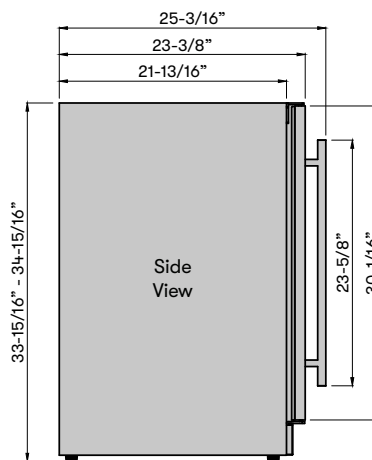

MODEL

Single Zone Wine Cooler PRW24C01CG

Size 24"
Dimensions 23-7/8"W x 33-15/16"H x 23-3/8"D
Weight 120lbs.
Installation Type Compact / Built-in / Freestanding
Refrigerant Type R600a

FEATURES

Capacity 53 bottles (750 ml)
Volume 5.6 cu/ft
Temperature Range 38° - 65° F
Sound Level 39 dBA
Door Finish 304-grade Stainless + Glass
Cabinet Finish Black
Interior Finish Black
Field-Reversible Door Yes
Zero-Clearance Door Hinges Yes, concealed
Door Glass Dual-pane, Low-e Argon-filled
Shelving 6 full-extension, black wood racks w/ stainless trim
Controls 3-Color Electronic Touch
Lighting 3-Color LED Light Strips
Cloud White, Deep Blue, Amber
Four Light Levels Yes
Door Open Alarm Yes, after 3 minutes
Door Lock Yes
Sabbath Mode Yes
ENERGY STAR® Certified Yes
Air Filtration Yes, w/ carbon filter
PreciseTemp™ Yes
Active Cooling Technology Yes
Vibration Dampening System Yes

AC POWER 115V, 60Hz at Max. 1.0A

OPTIONAL ACCESSORIES

Contemporary Handle Kit PRHAN-C102 (Brushed Gold)
Contemporary Handle Kit PRHAN-C104 (Matte Black)
Pro Handle Kit PRHAN-C001 (Stainless Steel)

WARRANTY

2 years parts, 2 years labor
5 years compressor

DID YOU KNOW?

The designated 7 bottle capacity rack easily stores large diameter bottles such as pinot noir, chardonnay, and champagne.

Transforming the Kitchen through Design, Discovery, and Care

Specifications subject to change, check zephyronline.com for up-to-date information.
Zephyr | 2277 Harbor Bay Parkway, Alameda, CA 94502 | 888.880.8368

MAR24.0101