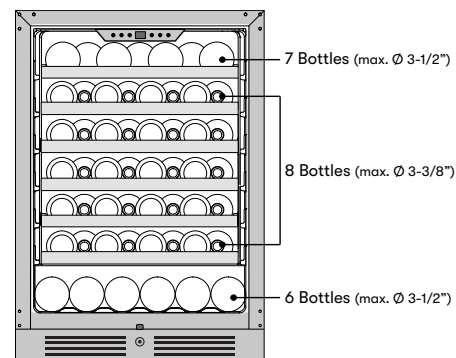

MODEL

Single Zone Wine Cooler PRW24C01CG

Size 24"
Dimensions 23-7/8"W x 33-15/16"H x 23-3/8"D
Weight 120lbs.
Installation Type Compact / Built-in / Freestanding
Refrigerant Type R600a

FEATURES

Capacity 53 bottles (750 ml)
Volume 5.6 cu/ft
Temperature Range 38° - 65° F
Sound Level 39 dBA
Door Finish 304-grade Stainless + Glass
Cabinet Finish Black
Interior Finish Black
Field-Reversible Door Yes
Zero-Clearance Door Hinges Yes, concealed
Door Glass Dual-pane, Low-e Argon-filled
Shelving 6 full-extension, black wood racks w/ stainless trim
Controls 3-Color Electronic Touch
Lighting 3-Color LED Light Strips
Cloud White, Deep Blue, Amber
Four Light Levels Yes
Door Open Alarm Yes, after 3 minutes
Door Lock Yes
Sabbath Mode Yes
ENERGY STAR® Certified Yes
Air Filtration Yes, w/ carbon filter
PreciseTemp™ Yes
Active Cooling Technology Yes
Vibration Dampening System Yes

AC POWER 115V, 60Hz at Max. 1.0A

OPTIONAL ACCESSORIES

Contemporary Handle Kit PRHAN-C102 (Brushed Gold)
Contemporary Handle Kit PRHAN-C104 (Matte Black)
Pro Handle Kit PRHAN-C001 (Stainless Steel)

WARRANTY

2 years parts, 2 years labor
5 years compressor

DID YOU KNOW?

The designated 7 bottle capacity rack easily stores large diameter bottles such as pinot noir, chardonnay, and champagne.

Transforming the Kitchen through Design, Discovery, and Care

Specifications subject to change, check zephyronline.com for up-to-date information.
Zephyr | 2277 Harbor Bay Parkway, Alameda, CA 94502 | 888.880.8368

MAR24.0101