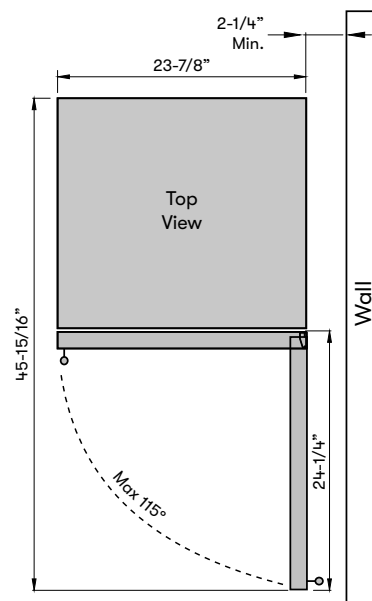

MODEL

Single Zone Wine Cooler PRW24C01CG

Size 24"
Dimensions 23-7/8"W x 33-15/16"H x 23-3/8"D
Weight 120lbs.
Installation Type Compact / Built-in / Freestanding
Refrigerant Type R600a

FEATURES

Capacity 53 bottles (750 ml)
Volume 5.6 cu/ft
Temperature Range 38° - 65° F
Sound Level 39 dBA
Door Finish 304-grade Stainless + Glass
Cabinet Finish Black
Interior Finish Black
Field-Reversible Door Yes
Zero-Clearance Door Hinges Yes, concealed
Door Glass Dual-pane, Low-e Argon-filled
Shelving 6 full-extension, black wood racks w/ stainless trim
Controls 3-Color Electronic Touch
Lighting 3-Color LED Light Strips
Cloud White, Deep Blue, Amber
Four Light Levels Yes
Door Open Alarm Yes, after 3 minutes
Door Lock Yes
Sabbath Mode Yes
ENERGY STAR® Certified Yes
Air Filtration Yes, w/ carbon filter
PreciseTemp™ Yes
Active Cooling Technology Yes
Vibration Dampening System Yes

AC POWER 115V, 60Hz at Max. 1.0A

OPTIONAL ACCESSORIES

Contemporary Handle Kit PRHAN-C102 (Brushed Gold)
Contemporary Handle Kit PRHAN-C104 (Matte Black)
Pro Handle Kit PRHAN-C001 (Stainless Steel)

WARRANTY

2 years parts, 2 years labor
5 years compressor

DID YOU KNOW?

The designated 7 bottle capacity rack easily stores large diameter bottles such as pinot noir, chardonnay, and champagne.

Transforming the Kitchen through Design, Discovery, and Care

Specifications subject to change, check zephyronline.com for up-to-date information.
Zephyr | 2277 Harbor Bay Parkway, Alameda, CA 94502 | 888.880.8368

MAR24.0101