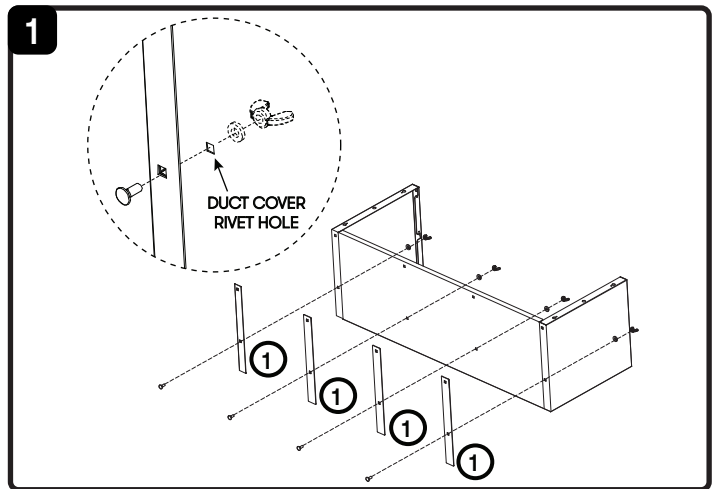

Forte Duct Cover Banding Kit Installation Instructions

BKDC13612AMB
BKDC13612ASG
BKDC13618AMB
BKDC13618ASG

BKDC14812AMB
BKDC14812ASG
BKDC14818AMB
BKDC14818ASG

See Forte hood installation instructions for more installation details. Use the washers and wingnuts inside the Duct Cover Hardware packet, included with the duct cover, to complete assembly.