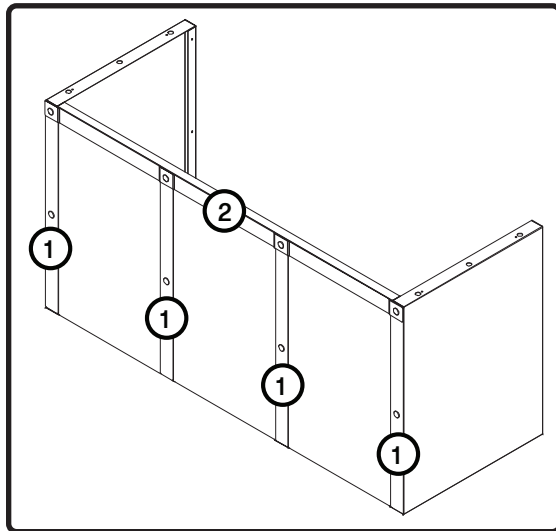

Forte Duct Cover Banding Kit Installation Instructions

BKDC13612AMB
BKDC13612ASG
BKDC13618AMB
BKDC13618ASG

BKDC14812AMB
BKDC14812ASG
BKDC14818AMB
BKDC14818ASG

See Forte hood installation instructions for more installation details. Use the washers and wingnuts inside the Duct Cover Hardware packet, included with the duct cover, to complete assembly.