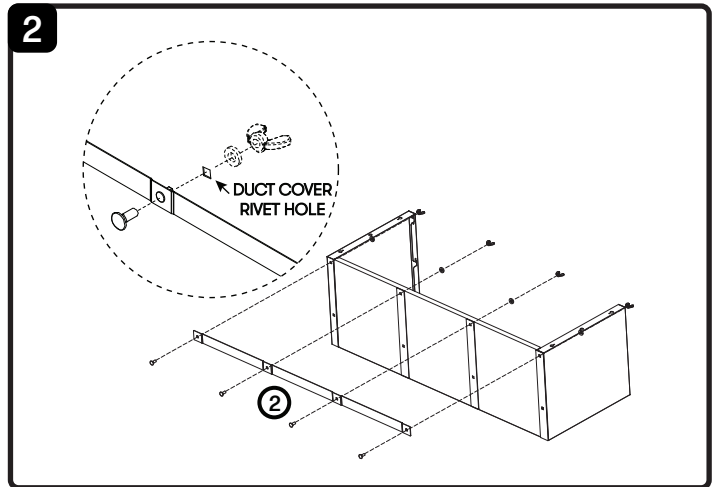

Forte Duct Cover Banding Kit Installation Instructions

BKDC13612AMB
BKDC13612ASG
BKDC13618AMB
BKDC13618ASG

BKDC14812AMB
BKDC14812ASG
BKDC14818AMB
BKDC14818ASG

See Forte hood installation instructions for more installation details. Use the washers and wingnuts inside the Duct Cover Hardware packet, included with the duct cover, to complete assembly.