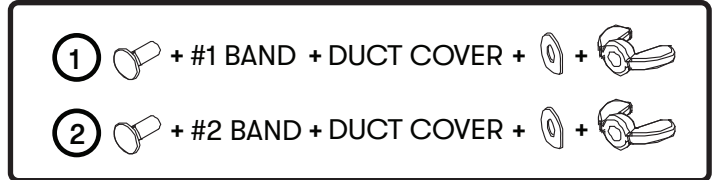

Forte Duct Cover Banding Kit Installation Instructions

BKDC13612AMB
BKDC13612ASG
BKDC13618AMB
BKDC13618ASG

BKDC14812AMB
BKDC14812ASG
BKDC14818AMB
BKDC14818ASG

See Forte hood installation instructions for more installation details. Use the washers and wingnuts inside the Duct Cover Hardware packet, included with the duct cover, to complete assembly.