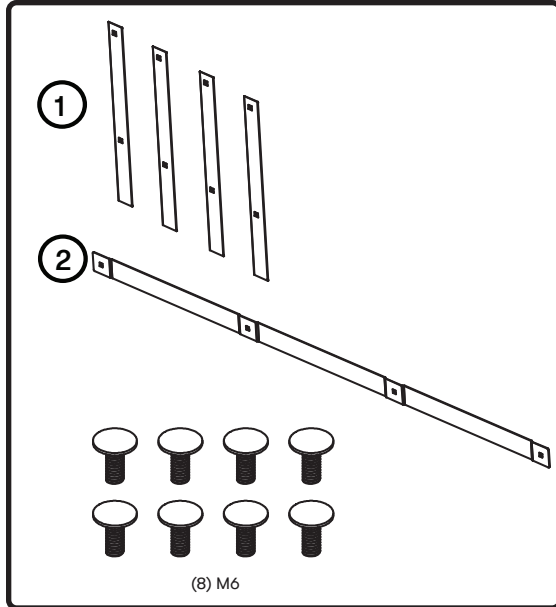

Forte Duct Cover Banding Kit Installation Instructions

BKDC13612AMB
BKDC13612ASG
BKDC13618AMB
BKDC13618ASG

BKDC14812AMB
BKDC14812ASG
BKDC14818AMB
BKDC14818ASG

See Forte hood installation instructions for more installation details. Use the washers and wingnuts inside the Duct Cover Hardware packet, included with the duct cover, to complete assembly.