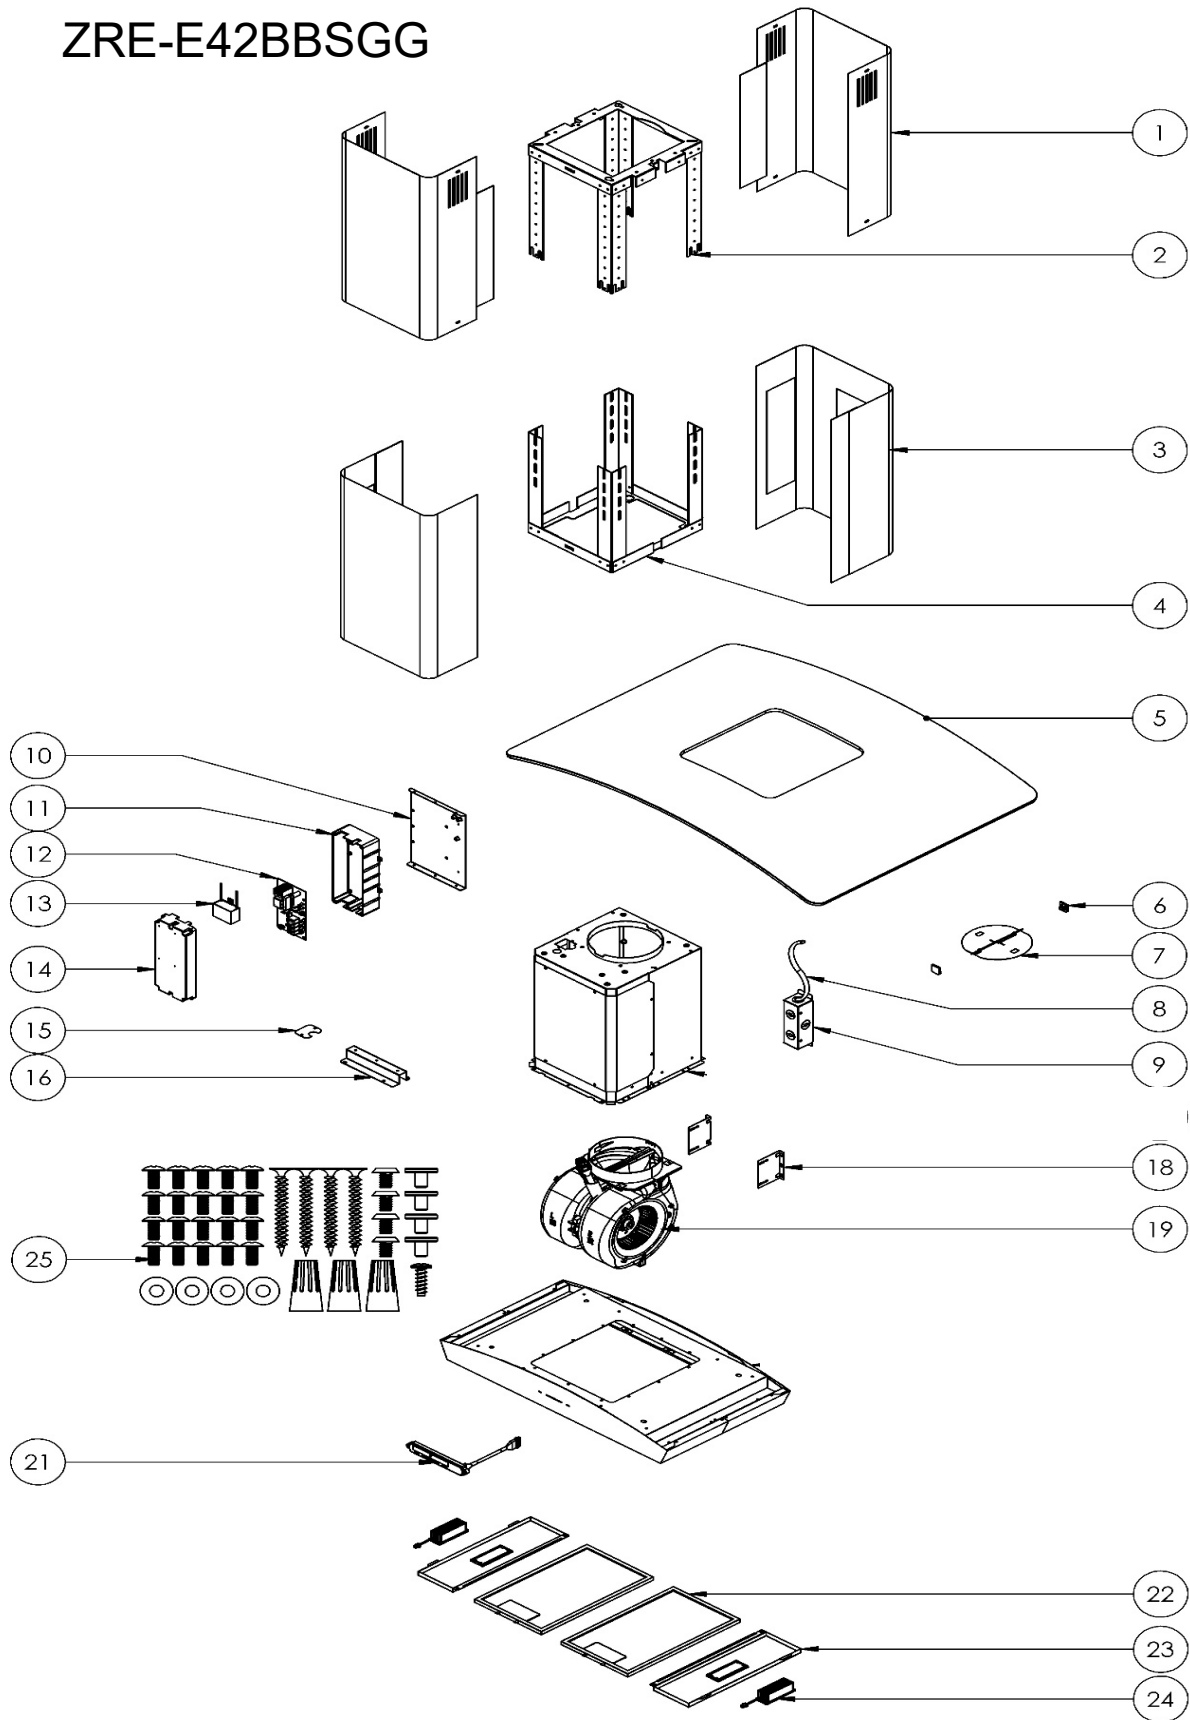

ZRE-M90BBSGG ZRE-E42BBSGG

Ravenna Island

ZRE-M90BBSGG, ZRE-E42BBSGG

Ref #	Part #	Description	Qty.
1	50050181	Upper Duct Cover	2
2	54110066	Upper Support Frame	1
3	50050182	Lower Duct Cover	2
4	54110067	Lower Support Frame	1
5	50300132	Smoke Gray Glass Canopy, 90cm	1
5	50300133	Smoke Gray Glass Canopy, 42in	1
6	50180002	Damper Clip	2
7	54060004	6 Inch Round Damper	1
8	11030139	Electrical Cord	1
9	56200080	Electrical Box	1
10	54140232	Electronics Bracket	1
11	56200051	Component Box	1
12	11010150	Control Board	1
13	12050021	Capacitor	1
14	56210024	Component Box Cover	1
15	54210025	Wiring Hole Cover	1
16	54140233	Wiring Channel Bracket	1
18	54140076	Motor Bracket	2
19	12120089	Motor	1
21	11000167	Switch Assembly	1
22	50200043	Aluminum Mesh Filter	2
23	50110413	Light Panel	2
24	Z0B0047	LumiLight LED, 6W	2
25	05000125	Hardware Packet	1