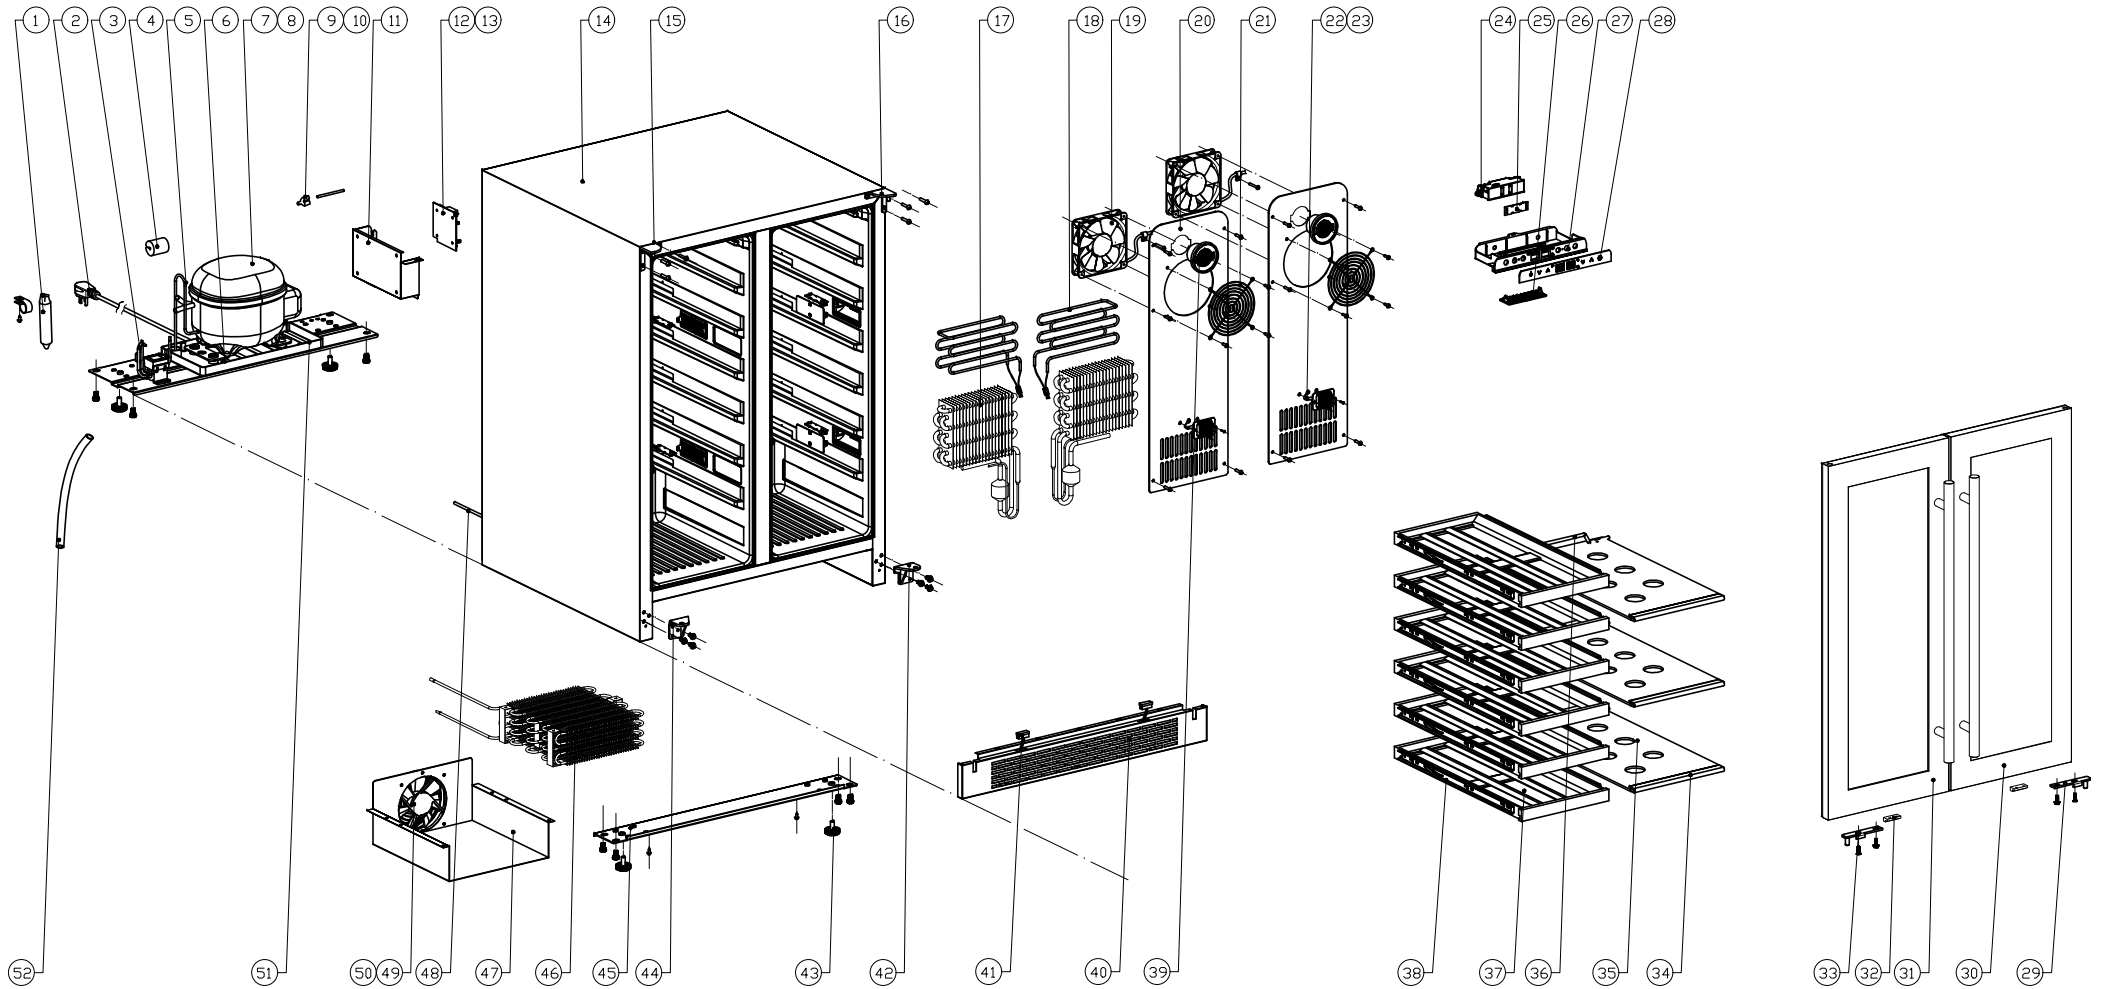

PRWB24C32BG

Presrv™ French Door Dual Zone Wine & Beverage Cooler

ZEPHYR

PRWB24C32BG

Ref #	Part #	Description	Qty.
1	56300004	Dryer Filter	1
2	11030118	Power Cord	1
3	56060001	Solenoid Relief Valve	1
4	56220035	Anti Vibration Gasket	5
5	50330024	Compressor Connecting Pipe	1
6	56130041	Drip Tray	1
7	12130006	Compressor	1
8	11030119	Compressor Ground Lead	1
9	11030120	Wire Connector	1
10	50330010	Sealing Tube	1
11	56200105	Main PCB Box	1
13	11010114	Main Power Control Board	1
13	11010108	Display Power Control Board	1
15	54180016	Upper Left Hinge	1
16	54180017	Upper Right Hinge	1
17	54240002	Evaporator	2
18	54280001	Heater, Left Zone	1
18	54280002	Heater, Right Zone	1
19	12130032	Evaporator Fan	2
20	54170007	Air Duct Board	2
21	54210017	Fan Cover	2
22	54210014	Sensor Cover	2
23	11050007	Sensor, Left Zone	1
23	11050009	Sensor, Right Zone	1
24	54140283	Lamp Holder	1
25	12010011	LED Light Board	6
26	52150014	LED Light Cover	6
27	56200106	Display Box	1

28	52050020	Display Panel	1
29	54190056	Right Door Axis Plate	1
30	50230009	Door, Right	1
30	50280003	Door Handle	2
30	56220045	Door Gasket	2
31	50230010	Door, Left	1
32	54220011	Door Magnet	2
33	54190057	Left Door Axis Plate	1
35	50150004	Glass Shelf	3
37	50150019	Wooden Slide Shelf	6
38	50320042	Sliding Rail Set	6
39	Z0F-C004	Carbon Filter	2
40	50260008	Kick Plate	1
41	11040029	Door Magnet Switch Sensor	2
42	54180018	Lower Right Hinge	1
43	50350008	Leveling Leg	4
44	54180019	Lower Left Hinge	1
45	54140284	Cabinet Support Bracket	1
46	54270001	Condensor	1
47	54210015	Condensor Cover	1
48	50330012	Capillary Tube	1
48	50330018	Capillary Tube	1
49	54210016	Fan Cover	1
50	12130032	Fan	1
50	11030121	Fan Wiring	1
51	54190058	Compressor Support Plate	1
52	50330025	Exhaust Water Pipe	2