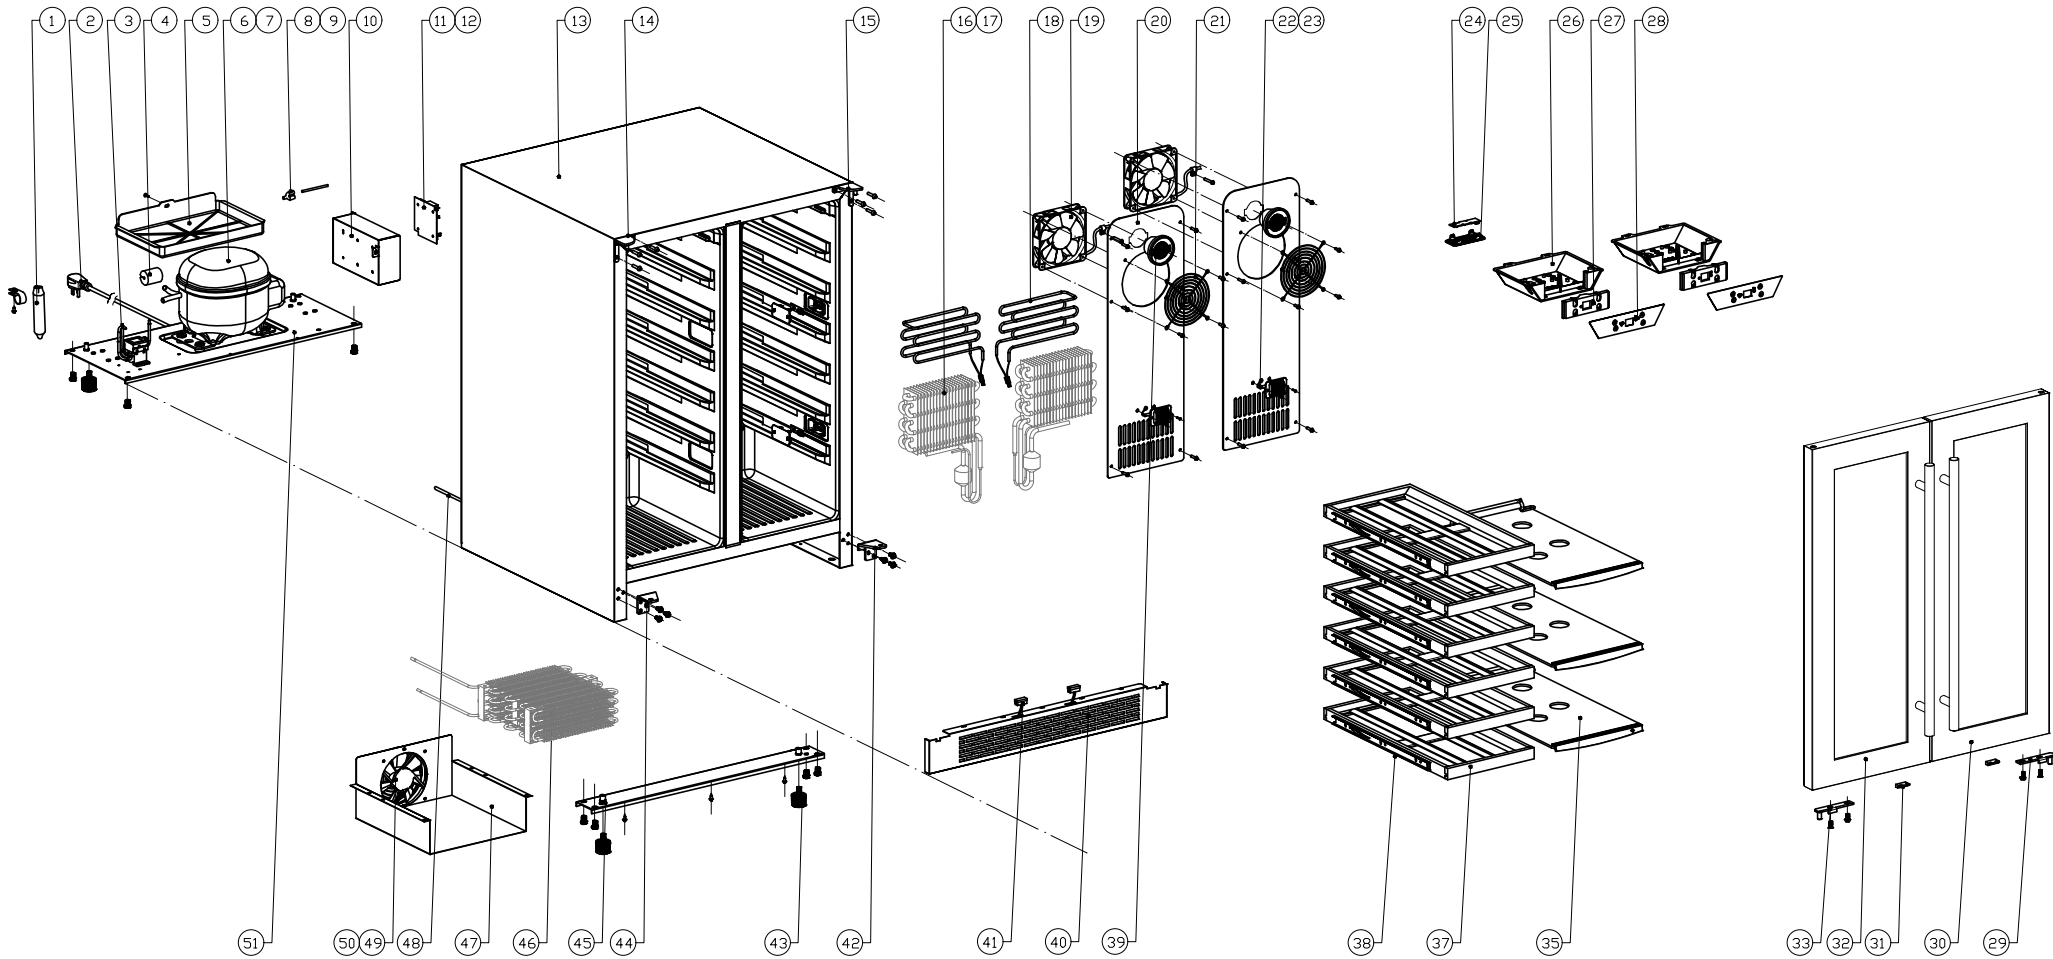

# PRWB24C32AG

Presrv™ Dual Zone Wine and Beverage Cooler

# ZEPHYR

**PRWB24C32AG**

<b>Ref #</b>	<b>Part #</b>	<b>Description</b>	<b>Qty.</b>
1	56300004	Dryer Filter	1
2	11030118	Power Cord	1
3	56060001	Solenoid Valve	1
4	56220035	Anti Vibration Gasket	3
5	56130027	Drip Tray	1
6-1	12160001	Compressor	1
6-2	11050005	Compressor Relay	1
6-3	11050006	Overload Protector	1
7	11030119	Compressor Ground Wire	1
8	11030120	Connect Wire	1
9	50330010	Compressor Seal Pipe	1
10	56200093	Main Power Control Board Box	1
11	11010092	Main Power Control Board	1
12	11010091	Display Control Board	2
14	54180004	Upper Left Hinge	1
15	54180001	Upper Right Hinge	1
16	54140226	Evaporator Bracket	4
17	54240002	Evaporator	2
18-1	54280001	Heater	1
18-2	54280002	Heater	1
19-1	12130029	Fan	1
19-2	12130030	Fan	1
20	54170007	Rear Panel	2
21	54210013	Fan Cover	2
22	54210014	Sensor Cover	2
23-1	11050007	Sensor	1
23-2	11050009	Sensor	1
24	12010008	Tri Color LED Light	6
25	52150009	LED Light Cover	6