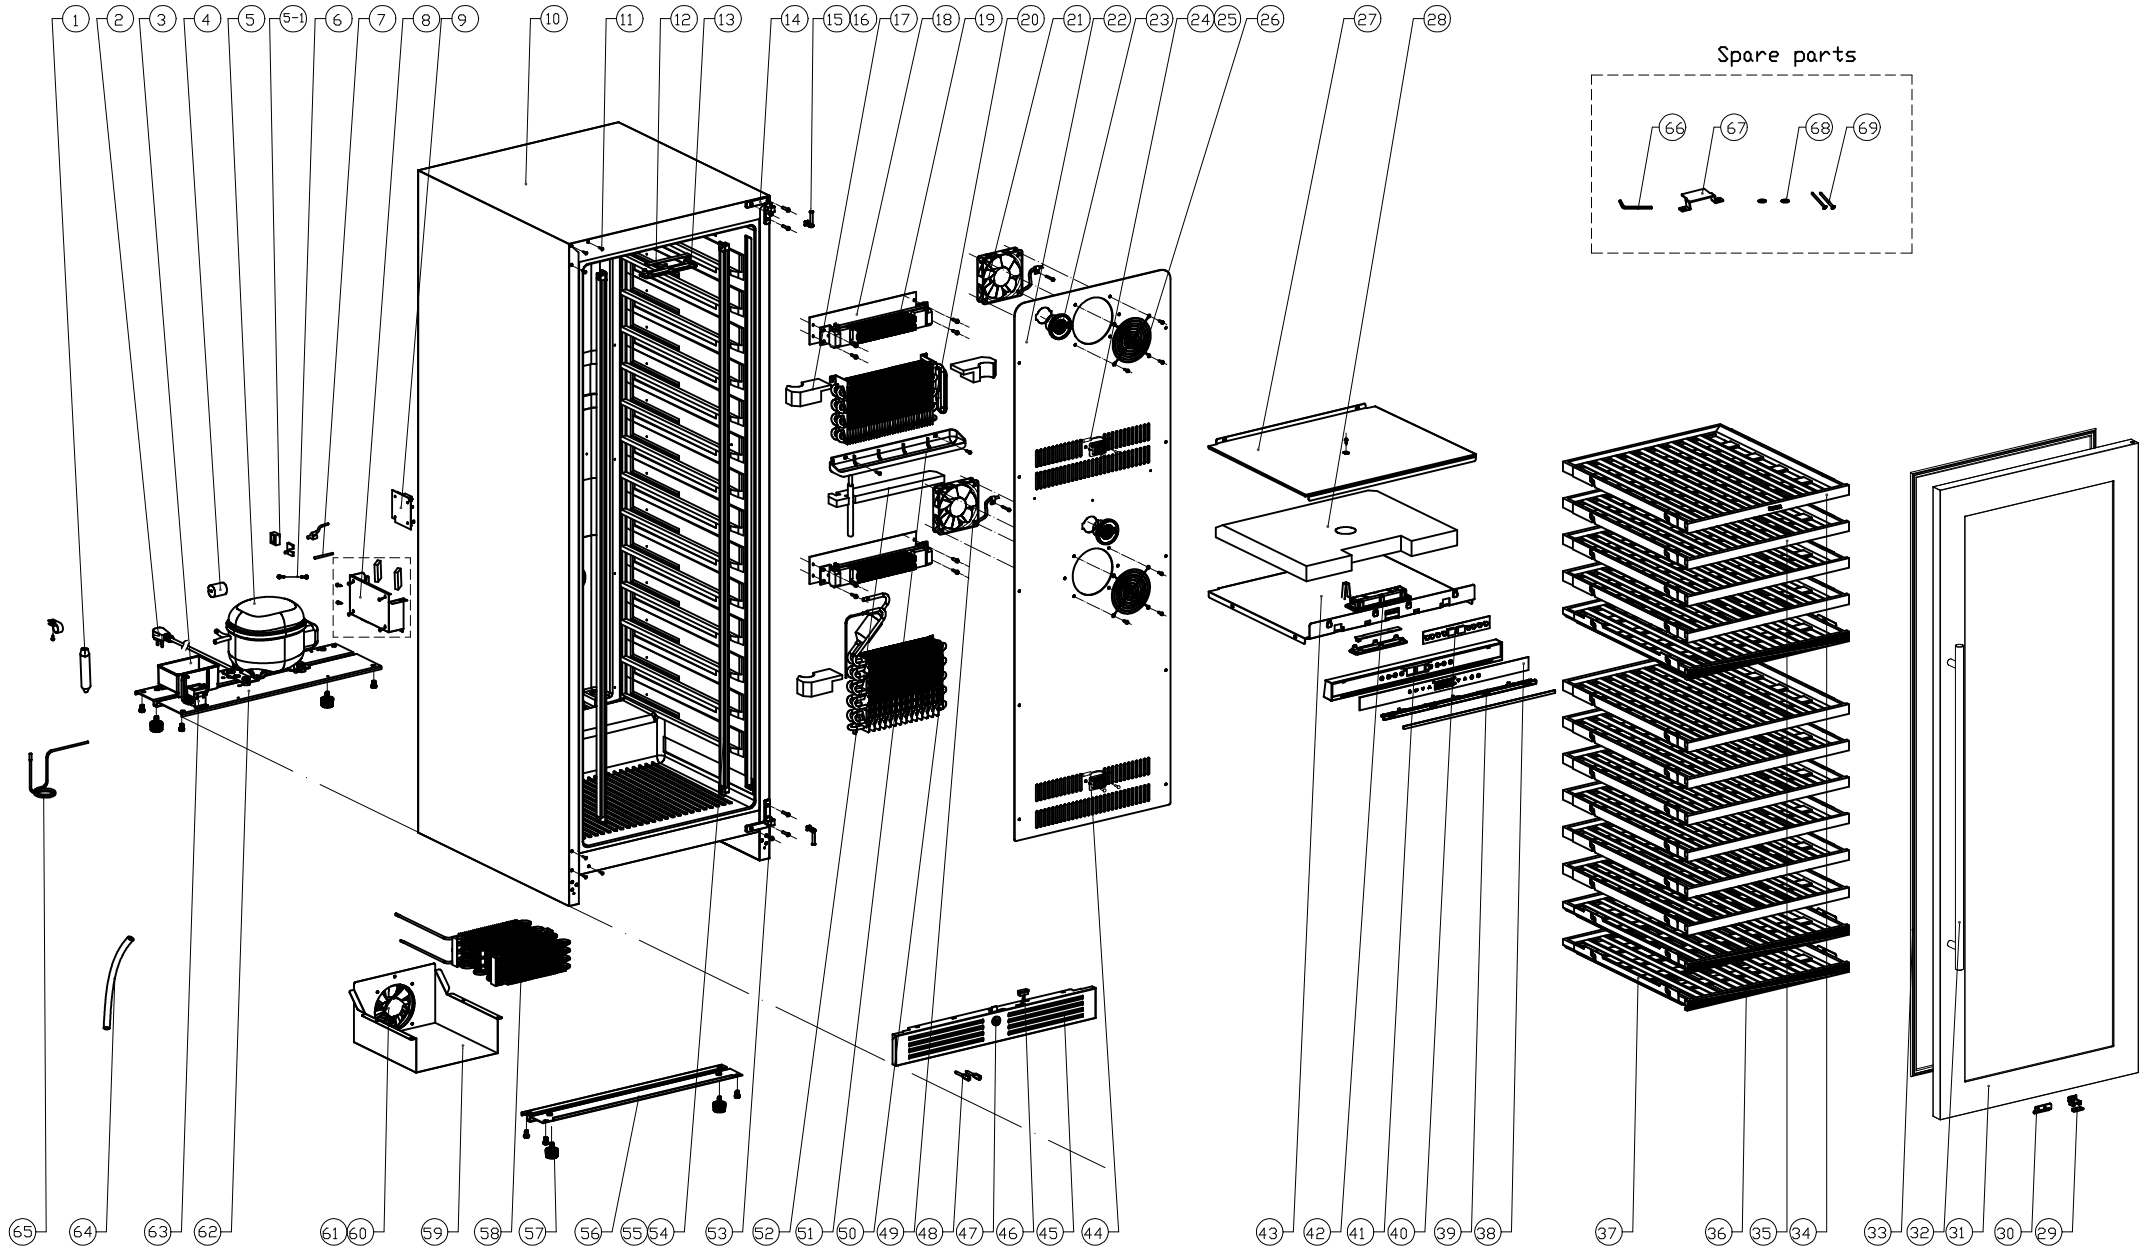

PRW24F02CG

Presrv™ Full Size Dual Zone Wine Cooler

ZEPHYR

PRW24F02CG

Ref #	Part #	Description	Qty.
1	56300004	Dryer Filter	1
2	11030184	Power Cord	1
3	56130057	Drip Tray	1
4	56220051	Anti Vibration Gasket	3
5	12160007	Compressor	1
5-1	11050032	Compressor Starter & Relay	1
6	11030130	Compressor Ground Wire	1
7-1	50330010	Sealing Tube	1
7-2	11030120	Tee Coupling	1
8	56200105	Main PCB Box	1
8-1	01020073	Screw, ST4*8	2
9	11010179	Main Power Control Board	1
11	56210075	Decorative Hole Cover	6
12	12010018	LED Light, Tri Color	2
13	52150017	LED Light Cover	2
14	54180076	Upper Right Hinge	1
14-1	01020066	Screw, M5*16	6
15	50330040	Door Axis Pin	2
16	54210044	Door Axis Cover	2
17-1	56180011	Evaporator Foam	2
17-2	56180025	Evaporator Foam	2
18	50140170	Heater Insulating Panel	2
19	54280009	Heater	2
20	54240022	Evaporator, Upper Zone	1
21	12130047	Fan Assembly	1
22	54170039	Air Duct Panel	1
23	Z0F-C004	Carbon Filter	2
24	11050007	Sensor	1

25	54210014	Sensor Cover	1
26	54210017	Fan Cover	2
27	54170040	Air Duct Panel	1
28	56180026	Foam	1
29	54220011	Magnet	1
29-1	54140247	Magnet Bracket	1
30	54050093	Door Lock Plate	1
31	50230042	Door	1
32	50280004	Handle	1
33	56220060	Door Gasket	1
35	50150022	Sliding Wooden Shelf, 10 Bottle	10
36	50150021	Sliding Wooden Shelf, 9 Bottle	3
37	50320063	Shelf Slider	26
38	52050029	Display Panel	1
39	56150016	Dual Zone Separator	1
39-1	54190082	Dual Zone Separator Plate	1
39-2	54150025	Spring	3
40	11010168	Display Control Board	1
41	56200123	Display Panel Box	1
42	54140344	LED Light Holder	1
42-1	11030195	LED Light Wire	1
43	54170041	Air Duct Panel	1
44	11050033	Sensor	1
44-1	54210014	Sensor Cover	1
45	50260026	Kick Plate	1
45-1	01020073	Screw, ST4*8	5
46	11040033	Magnet Switch	1
47	50180006	Door Lock	1
48	15000019	Door Lock Key	1
49	12130042	Fan Assembly	1
50	54240023	Evaporator, Lower Zone	1
51	56130042	Water Tank	1