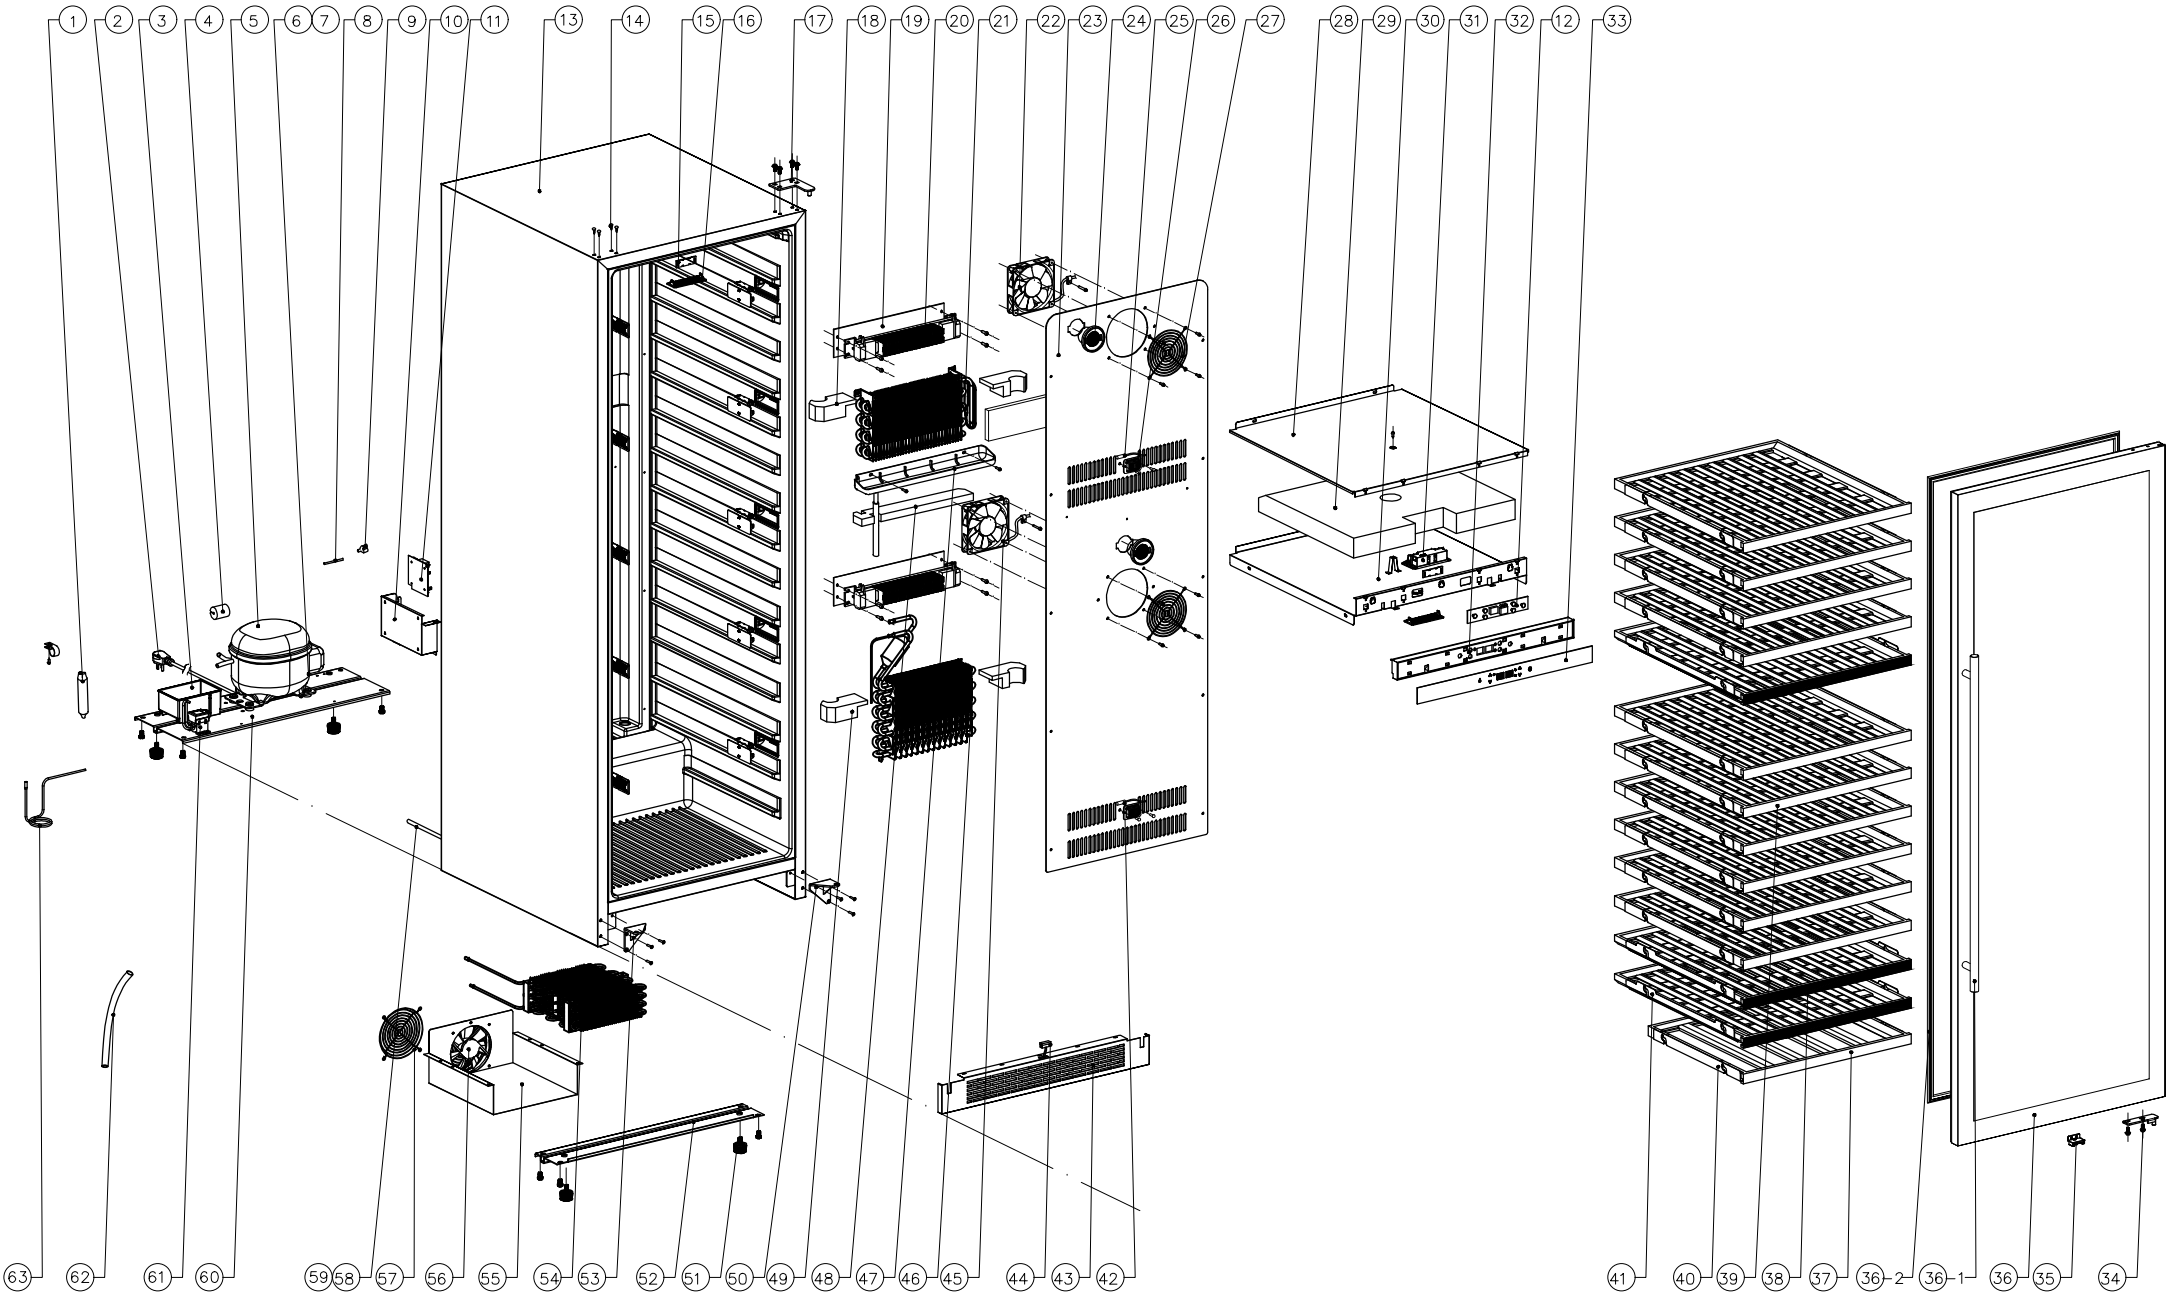

PRW24F02BG

Presrv™ Full Size Dual Zone Wine Cooler

ZEPHYR

PRW24F02BG

Ref #	Part #	Description	Qty.
1	56300004	Dryer filter	1
2	11030118	Power cord	1
3	56130035	Drip Tray	1
4	56220035	Anti Vibration Gasket	3
5	12160007	Compressor	1
5-1	11050032	Compressor Starter & Relay	1
6	11030130	Compressor ground lead	1
7	11030119	Compressor ground lead	1
8	50330010	Sealing tube	1
9	11030120	Tee coupling	1
10	56200105	Power installation box	1
11	11010112	Main power control board	1
12	11010113	Display control board	1
14	56210075	Decorative Hole Cover	4
15	12010011	LED light ,tri color	12
16	52150014	Cover,Light	12
17	54180020	Upper right hinge	1
18	56180011	Evaporator foam	1
19	50140170	Heater insulating panel	2
20	54280007	Heater	2
21	54240012	Evaporator	1
22	12130032	Fan assembly	1
23	54170014	Air duct board A	1
24	Z0F-C004	Carbon box	2
25	11050007	Sensor	1
26	54210014	Sensor cover	2
27	54210017	Fan cover	2
28	54170015	Air duct board B	1

29	56180012	Air duct board C foam	1
30	54170016	Air duct board C	1
31	54140283	Lamp holder	1
32	54140286	Display Panel Bracket	1
33	52050022	Display panel	1
34	54190059	Door axis plate,right	1
35	54220011	Magnet	1
36	50230011	Door	1
36-1	50280004	Handle	1
36-2	56220044	Door gasket	1
37	50150020	Sliding 3/4 wooden shelf assembly	1
38	50150021	Sliding wooden shelf assembly	3
39	50150022	Sliding wooden shelf assembly	10
40	50320060	36 three sections slider set	1
41	50320046	18" three sections slider set	13
42	11050009	Sensor	1
43	50260009	Kick plate	1
44	11040029	Magnetic door switch	1
45	12130039	Fan assembly	1
46	54240013	Evaporator	1
47	56130042	Drip Tray	1
48	56180013	Air duct board A foam	1
49	56180014	Evaporator foam	1
50	54180021	Lower right hinge	1
51	50350007	Leveling leg	4
52	54140285	Cabinet front supporting iron	1
53	54180022	Lower left hinge	1
54	54270001	Condenser	1
55	54210015	Condenser cover	1