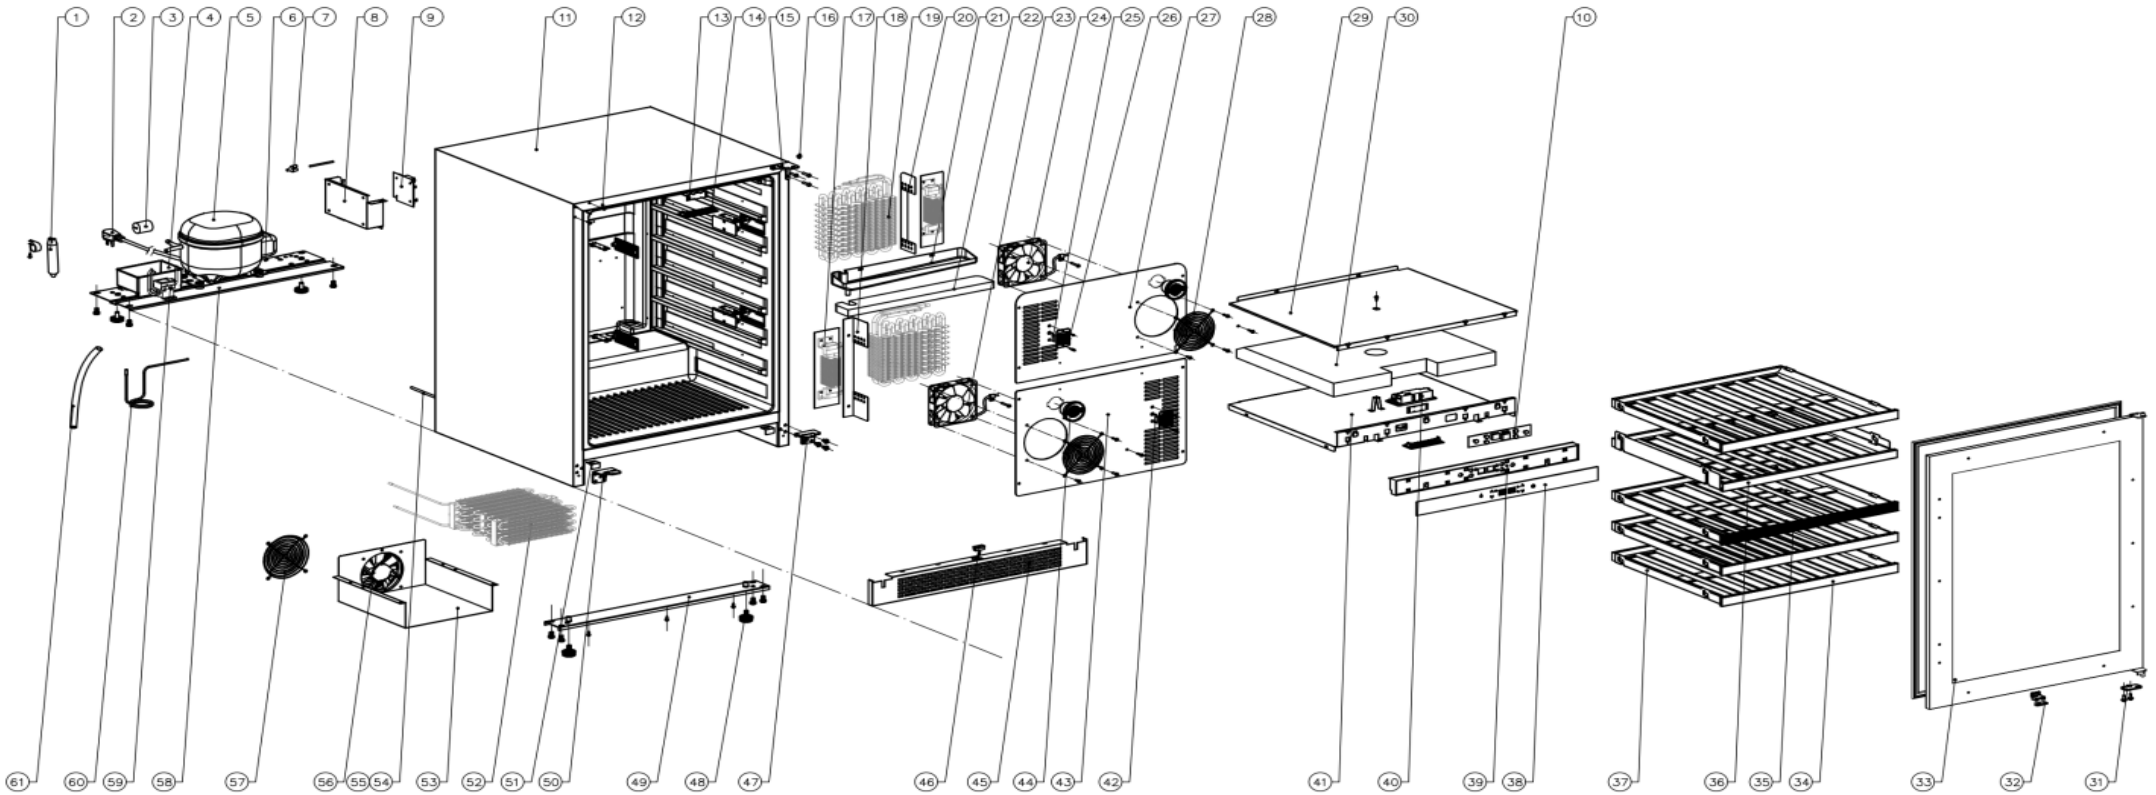

# PRW24C02BPG

Presrv™ Panel Ready Dual Zone Wine Cooler

# ZEPHYR

**PRW24C02BPG**

<b>Ref #</b>	<b>Part #</b>	<b>Description</b>	<b>Qty.</b>
1	56300004	Dryer Filter	1
2	11030118	Power Cord	1
3	56220035	Anti Vibration Gasket	2
4	56130035	Drip Tray	1
5	12160006	Compressor	1
6	11030119	Compressor Ground Wire	1
7	11030120	Wire Connector	1
8	56200105	Main PCB Box	1
9	11010118	Main Power Control Board	1
10	11010113	Display Control Board	1
12	56210074	Decorative Hole Cover	3
13	12010011	Tri Color LED Light	6
14	52150014	LED Light Cover	6
15	54180036	Upper Right Hinge	1
16	01020042	Upper Hinge Top Screw	1
17	54280008	Heater	2
18	52120003	Lower Deflector	1
19	54240004	Evaporator	2
20	52120004	Upper Deflector	1
21	56130028	Drip Tray	1
22	56180017	Air Duct Board Foam	1
23	12130032	Fan, Lower Zone	1
24	12130032	Fan, Upper Zone	1
25	11050007	Sensor, Upper Zone	1
26	54210014	Sensor Cover	1
27	54170019	Air Duct Board, Upper	1
28	54210017	Fan Cover	2
29	54170020	Air Duct Board	1
30	56180018	Air Duct Board Foam	1
31	54190064	Door Axis Plate	1

63	54190065	Upper Left Hinge Connecting Plate	1
64	54190066	Lower Left Hinge Connecting Plate	1
65	01020055	Screw, ST4*30 Self Tapping	10

AUG21.0401