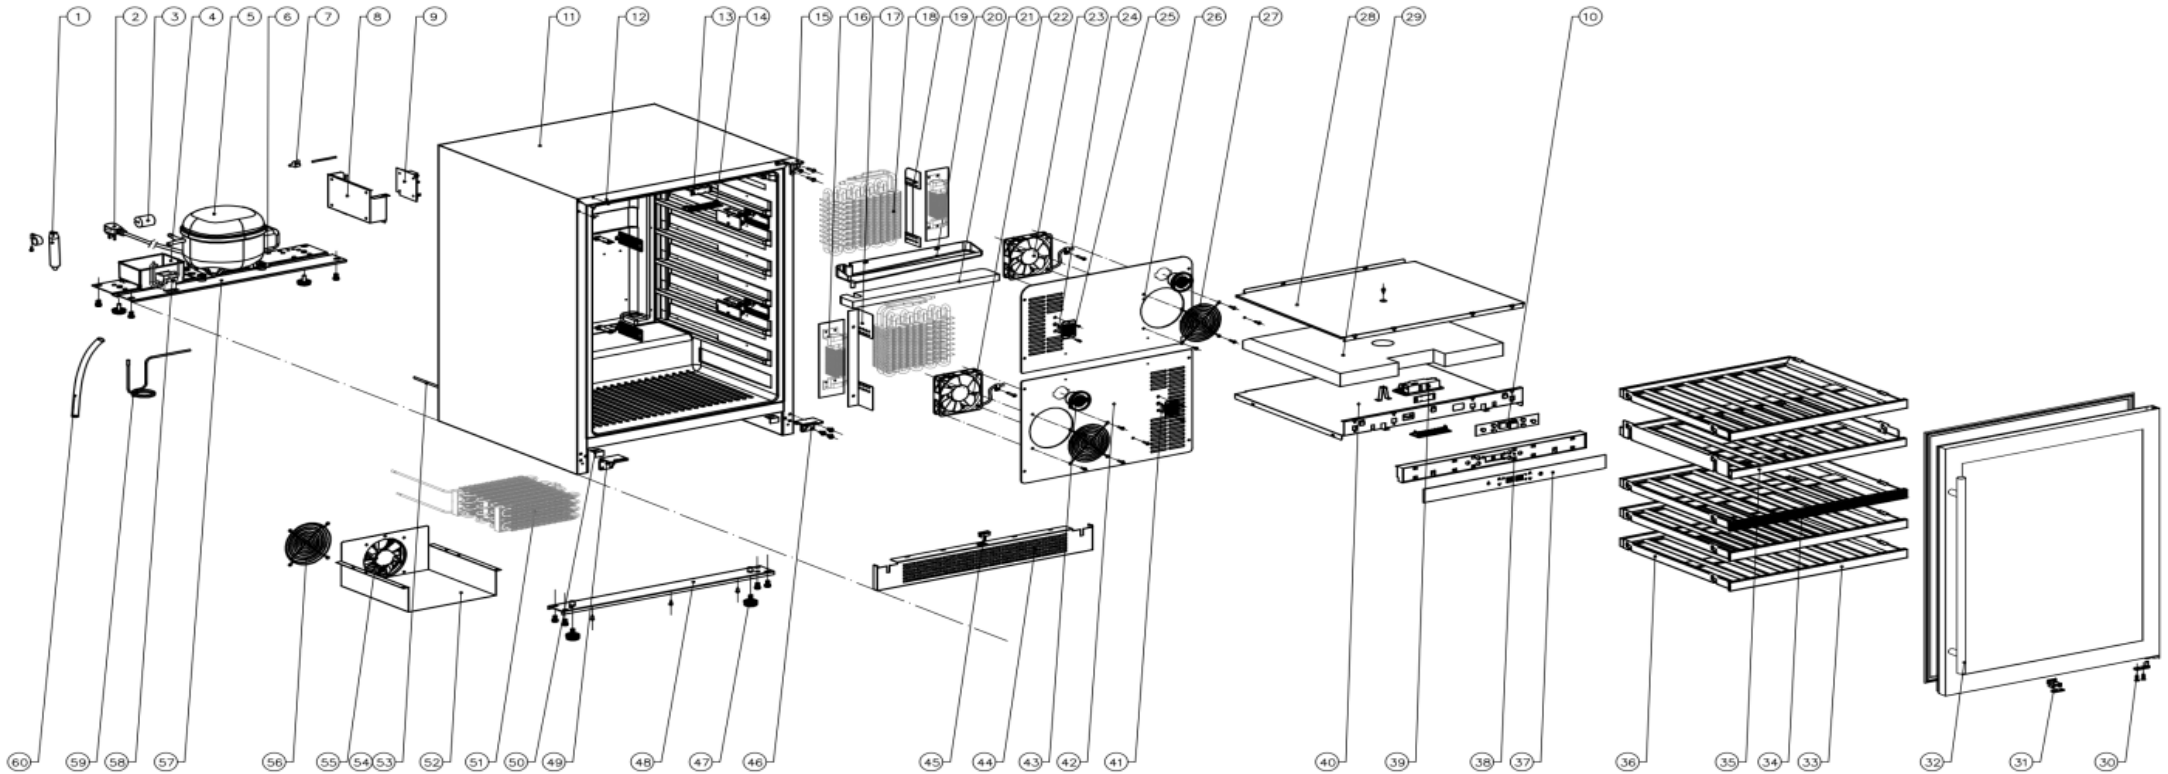

# PRW24C02BBSG

Presrv™ Black Stainless Dual Zone Wine Cooler

# ZEPHYR

**PRW24C02BBSG**

<b>Ref #</b>	<b>Part #</b>	<b>Description</b>	<b>Qty.</b>
1	56300004	Dryer Filter	1
2	11030118	Power Cord	1
3	56220035	Anti Vibration Gasket	2
4	56130035	Drip Tray	1
5	12160006	Compressor	1
6	11030119	Compressor Ground Wire	1
7	11030120	Wire Connector	1
8	56200105	Main PCB Box	1
9	11010118	Main Power Control Board	1
10	11010113	Display Power Control Board	1
12	56210074	Decorative Hole Cover	3
13	12010011	Tri Color LED Light	6
14	52150014	Light Cover	6
15	54180028	Upper Right Hinge	1
16	54280008	Heater	2
17	52120003	Deflector	1
18	54240004	Evaporator	2
19	52120004	Deflector	1
20	56130028	Drip Tray	1
21	56180017	Foam	1
22	12130032	Fan, Lower Zone	1
23	12130032	Fan, Upper Zone	1
24	11050007	Sensor, Upper Zone	1
25	54210014	Sensor Cover	2
26	54170019	Air Duct Board	1
27	54210017	Fan Cover	2
28	54170020	Air Duct Board	1
29	56180018	Foam	1
30	54190063	Door Axis Plate	1
31	54220013	Door Magnet	1