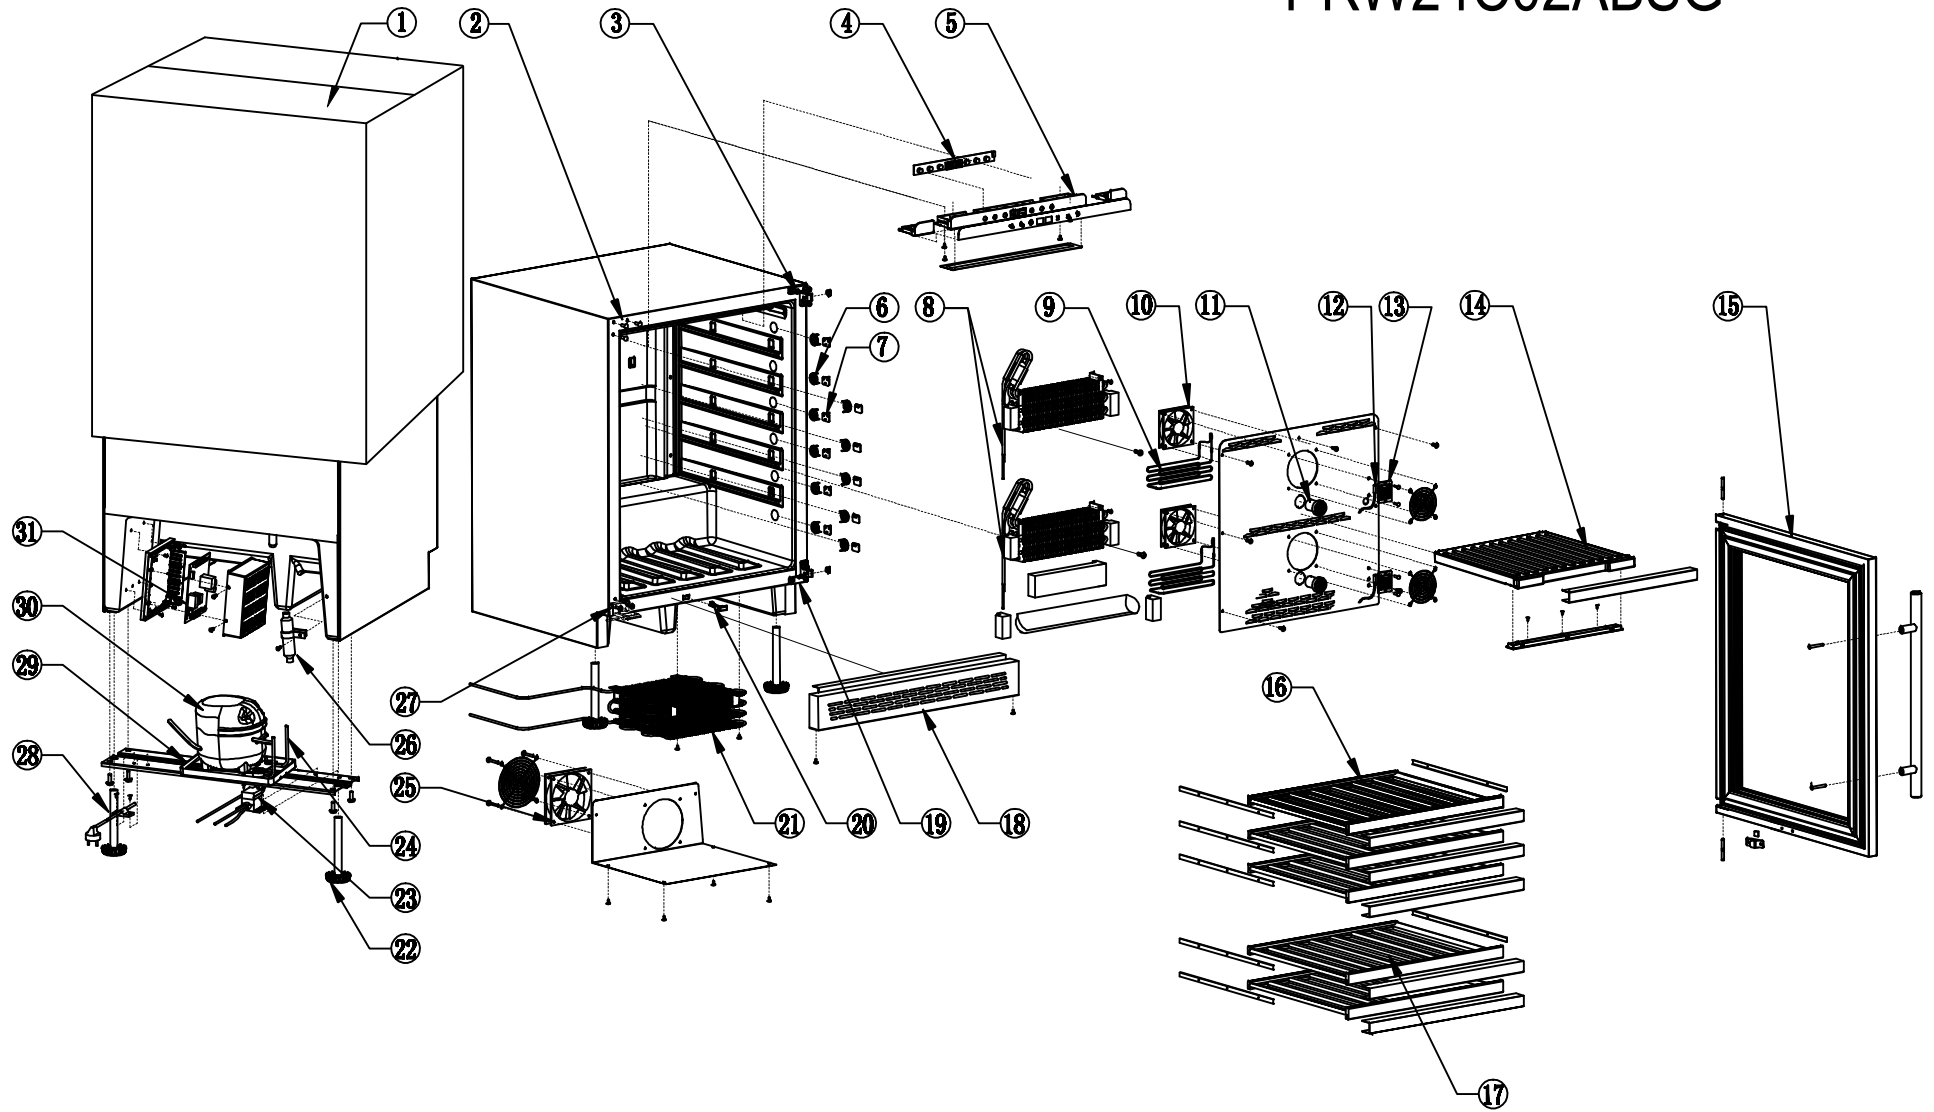

PRW24C02ABSG

PRW24C02ABSG

Ref #	Part #	Description	Qty.
1	82050267	Carton	1
2	56210079	Decorative Nail Cover	4
3-1	54180009	Upper Right Hinge	1
3-2	01020032	Hinge Mount Screw	3
3-3	00100027	Hinge Rubber Stopper	1
4	11010098	Display PCB	1
5-1	56200101	Display Board Box	1
5-2	56210077	Display Board Box Cover	1
5-3	50140158	Display Panel	1
6	52150012	LED Light Cover	10
7	12010009	Tri Color LED Light	10
8-1	56150005	Suction Tube 1	1
8-2	56150006	Suction Tube 2	1
8-3	54240008	Evaporator	2
8-4	50330023	Connection Pipe	1
9	54280005	Heater	2
10	12130035	Fan Assembly	2
11	Z0F-C007	Charcoal Filter	2
12	11050014	Sensor	2
13-1	56210078	Sensor Cover	2
13-2	56140019	Sensor Cover End	4
14-1	50110246	Zone Separation Panel	1
14-2	50170063	Panel Trim	1
14-3	54140261	Panel Bracket	2
14-4	56210077	Black Cover	1
15-1	56220040	Door Gasket	1
15-2	01020033	Door Axis Screw	2
15-3	50230006	Black Stainless Door	1
15-4	01020034	Handle Screw	2