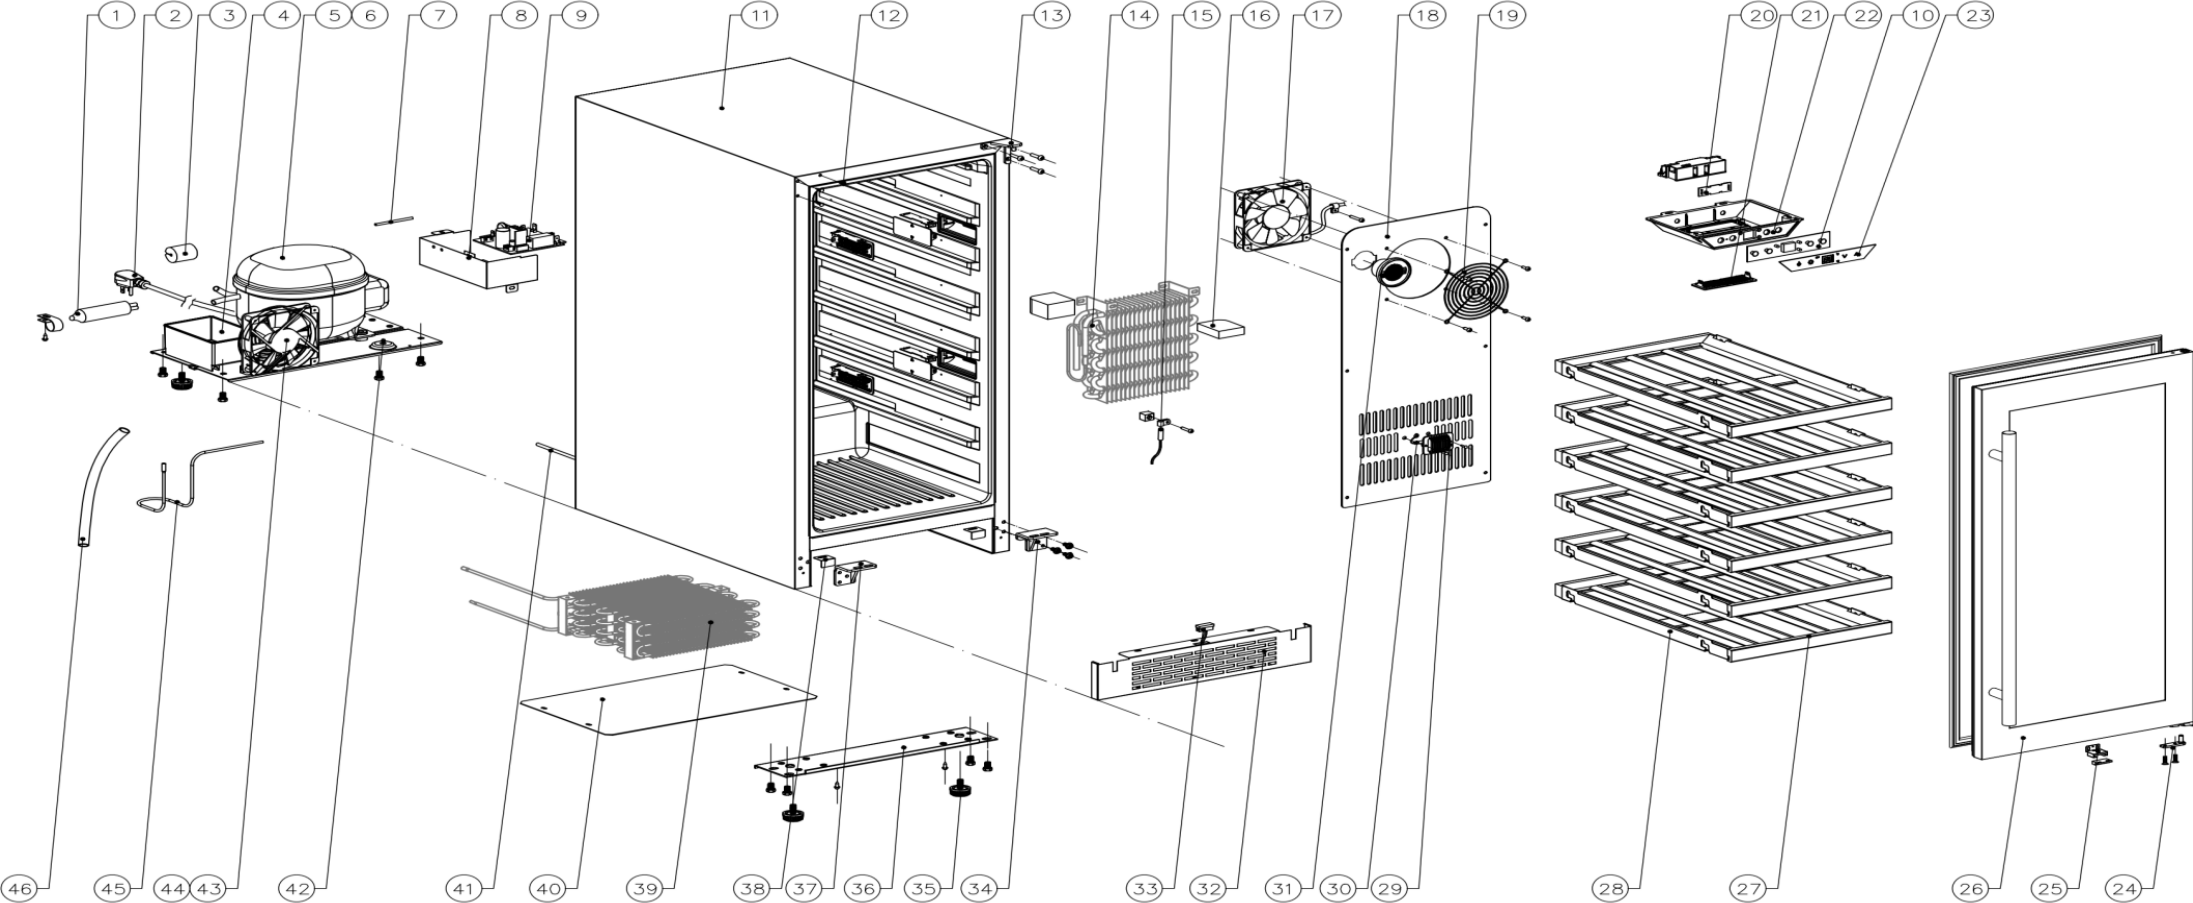

PRW15C01BG

Presrv™ Size Single Zone Wine Cooler

ZEPHYR

PRW15C01BG

Ref #	Part #	Description	Qty.
1	56300003	Dryer Filter	1
2	11030118	Power Cord	1
3	56220035	Anti Vibration Gasket	1
4	56130043	Drip Tray	1
5	12160008	Compressor	1
6	11030119	Compressor Ground Wire	1
7	50330010	Sealing Tube	1
8	56200111	Main PCB Box	1
9	11010109	Main Power Control Board	1
10	11010110	Display Control Board	1
12	56210074	Decorative Hole Cover	3
13	54180044	Upper Right Hinge	1
14	54240005	Evaporator	1
15	11050007	Sensor	1
16	56180015	Evaporator Foam	1
17	12130032	Fan	1
18	54170023	Air Duct Board	1
19	54210017	Fan Cover	1
20	12010011	Tri Color LED Light	5
21	52150014	Light Cover	5
22	56200112	Display Board Box	1
23	52050021	Display Panel	1
24	54190062	Door Axis Plate	1
25	54220011	Door Magnet	1
26	50230021	Door	1
26-1	56220048	Door Gasket	1
26-2	50280003	Handle	1
27	50150038	Sliding Wooden Shelf Assembly	6

28	50320040	Shelf Slider Set	6
29	54210014	Sensor Cover	1
30	11050008	Sensor	1
31	Z0F-C004	Carbon Filter	1
32	50260014	Kick Plate	1
33	11040029	Magnet Switch	1
34	54180045	Lower Right Hinge	1
35	50350008	Leveling Leg	4
36	54140294	Cabinet Support Bracket	1
37	54180046	Lower Left Hinge	1
38	54140289	Cabinet Bracket	2
39	54270001	Condensor	1
40	54210018	Condensor Plate	1
41	50330017	Capillary Tube	1
42	54190068	Compressor Support Plate	1
43	54210016	Fan Cover	1
44	12130032	Fan	1
45	50330030	Connecting Pipe	1
46	50330026	Exhaust Water Pipe	1
47	54180047	Upper Left Hinge	1
48	54140313	Door Stopper	1