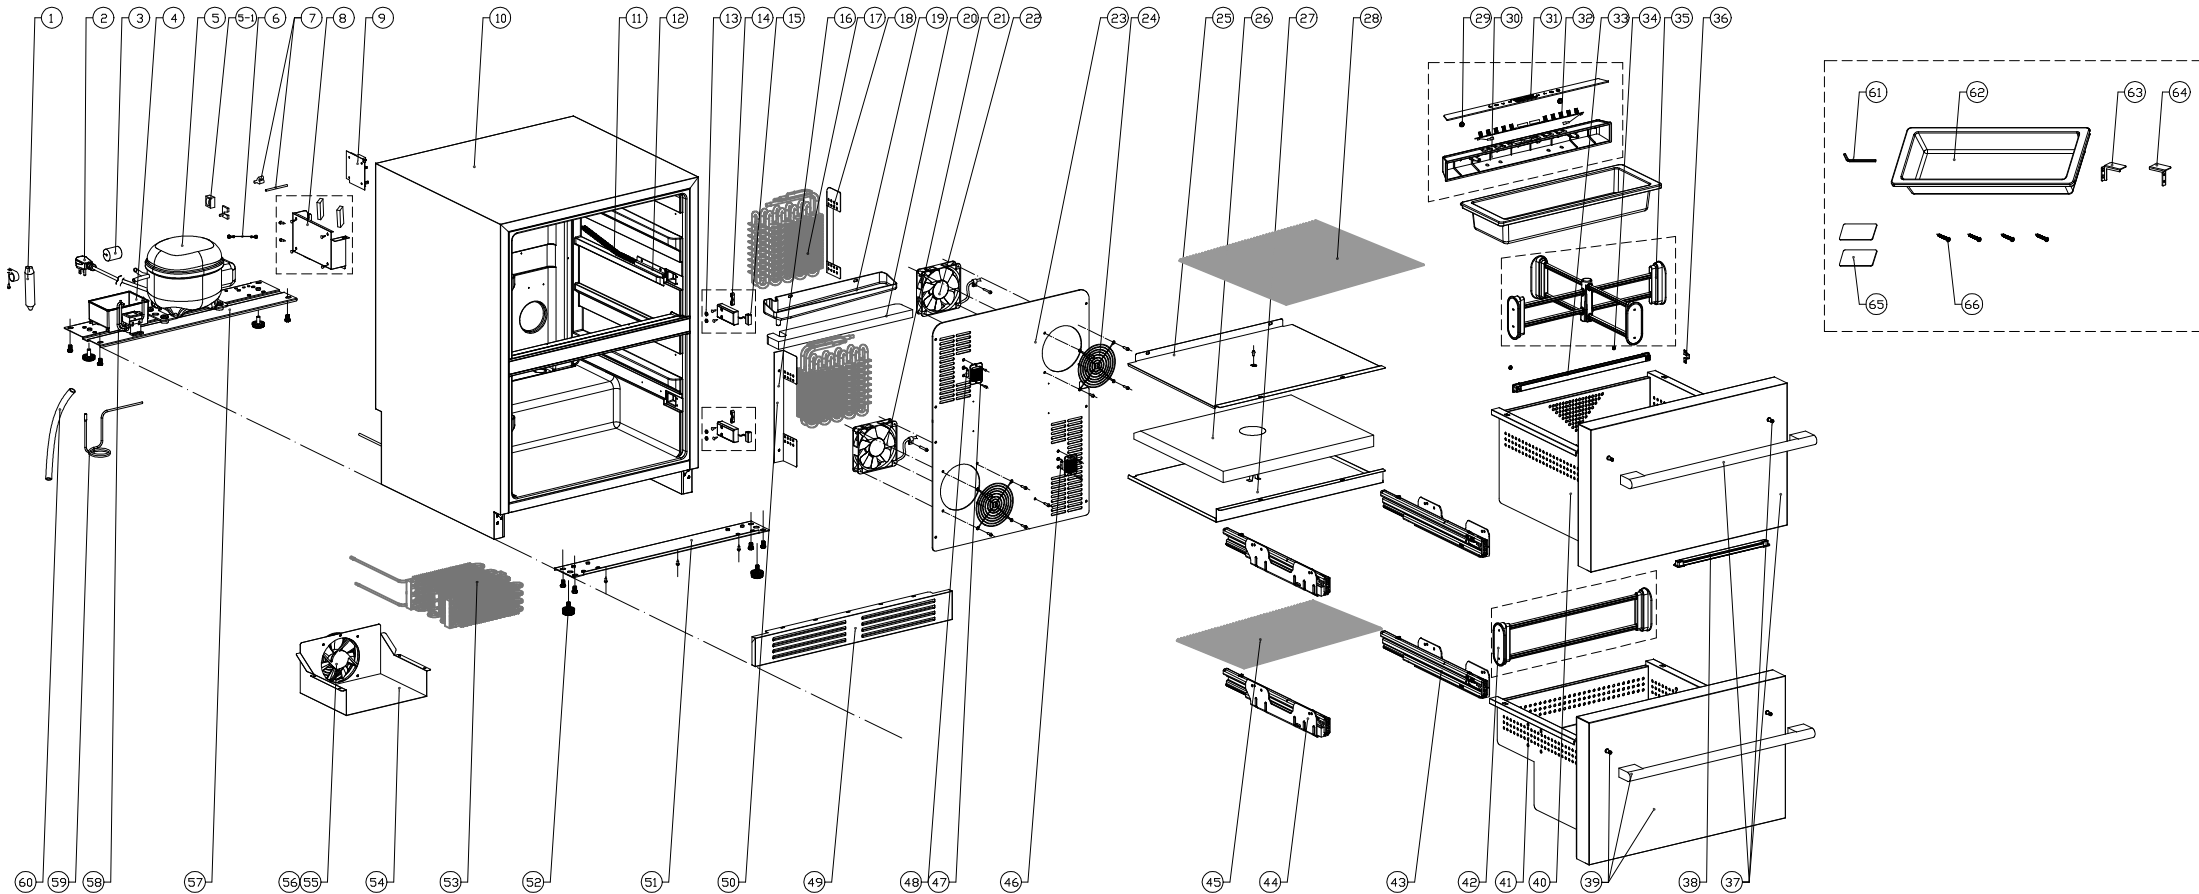

# PRRD24C2AS

Presrv™ Refrigerator Drawer, Dual Zone

# ZEPHYR

**PRRD24C2AS**

<b>Ref #</b>	<b>Part #</b>	<b>Description</b>	<b>Qty.</b>
1	56300004	Dryer Filter	1
2	11030184	Power Cord	1
3	56220051	Anti Vibration Gasket	1
4	56130035	Drip Tray	1
5	12160011	Compressor	1
5-1	11050031	Compressor Starter & Relay	1
6	11030119	Compressor Ground Wire	1
7-1	11030120	Tee Coupling	1
7-2	50330010	Sealing Tube	1
8	56200105	Control Board Box	1
8-2	01020073	Screw, Black, ST4*8	2
9	11010177	Main Power Control Board	1
11	11030183	Display Wiring Line Assembly	1
12	54140360	Tank Chain Bracket	1
12-1	01020069	Screw, ST4*12	2
13	01020065	Screw Cover	4
14-1	56200127	Switch Box	2
14-2	01020075	Screw, ST3*16	4
14-3	54150024	Power Line Clip	1
14-4	01020076	Screw, ST3*12	2
15	11040033	Magnet Switch	2
16	54140364	Evaporator Lower Guard	1
17	54240020	Upper Zone Evaporator	1
18	54140365	Evaporator Upper Guard	1
19	56130028	Drip Tray	1
20	56180023	Air Duct Panel Foam	1
21	12130045	Lower Zone Fan Assembly	1
22	12130046	Upper Zone Fan Assembly	1