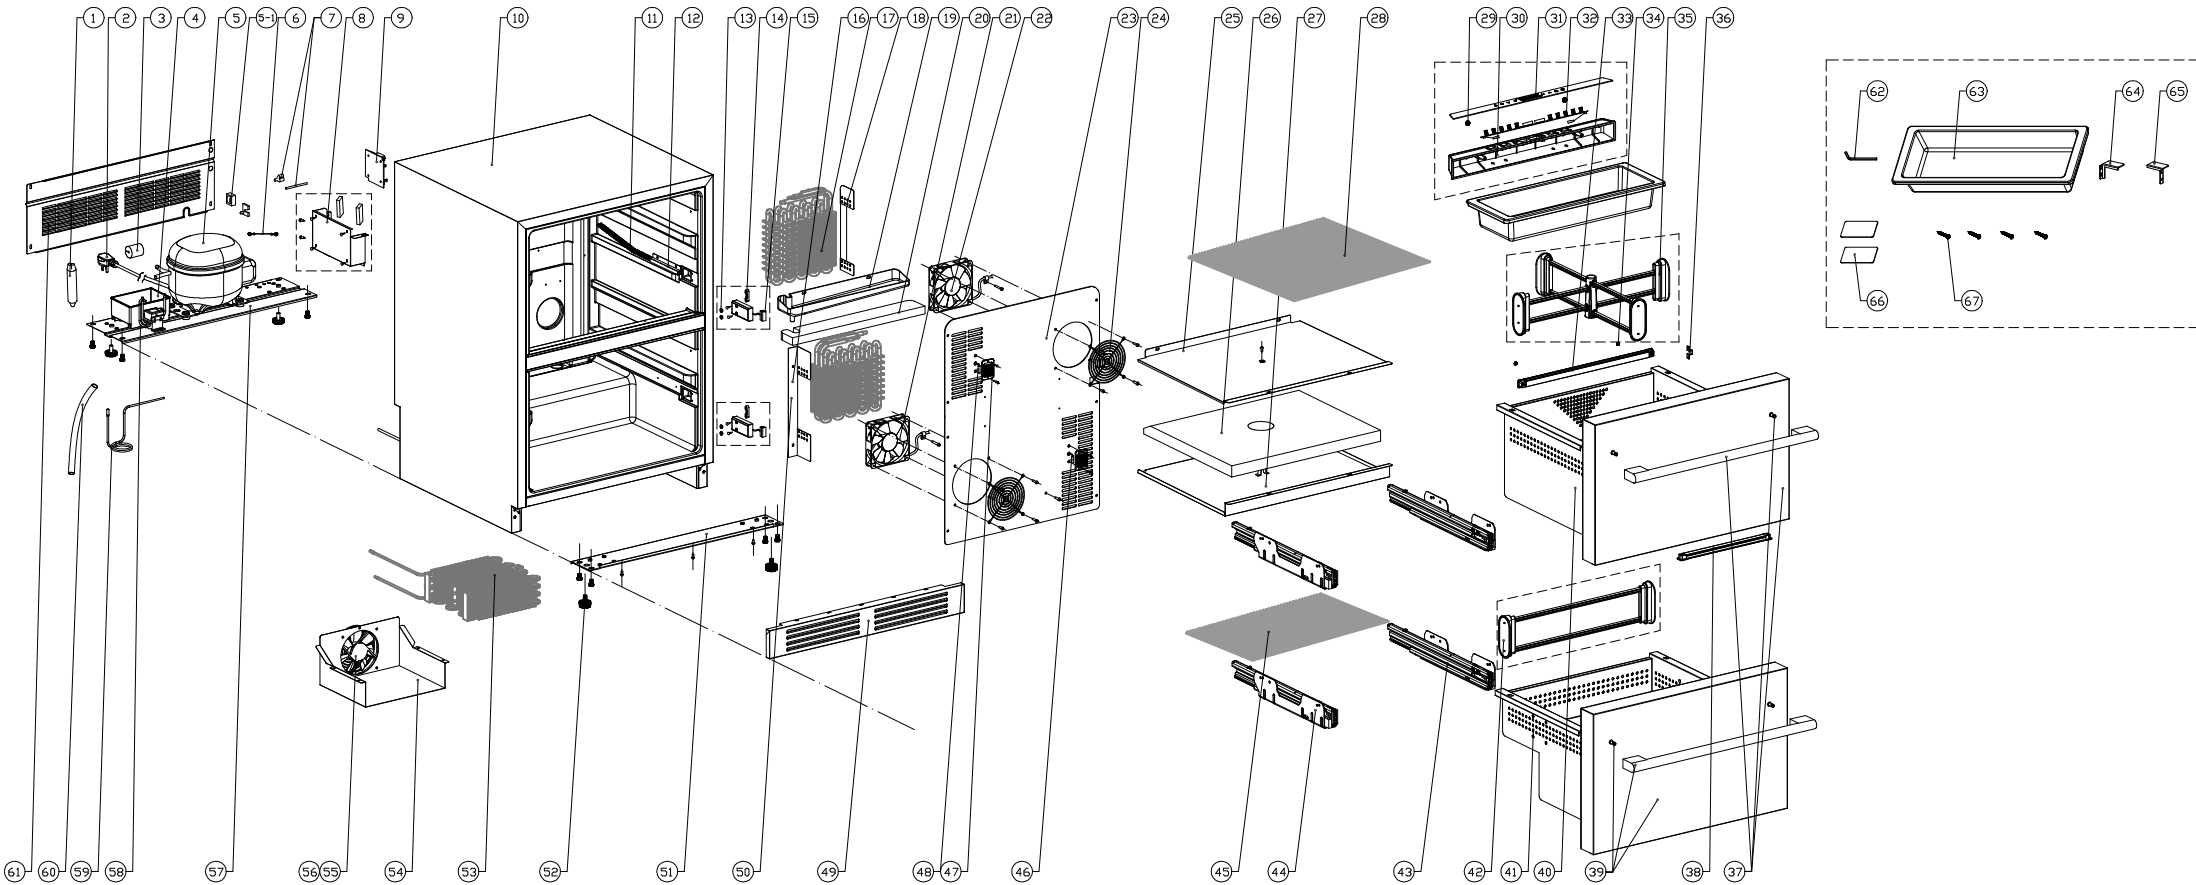

PRRD24C2AS-OD

Presrv™ Outdoor Refrigerator Drawer, Dual Zone

ZEPHYR

PRRD24C2AS-OD

Ref #	Part #	Description	Qty.
1	56300004	Dryer Filter	1
2	11030201	Power Cord	1
3	56220051	Anti Vibration Gasket	1
4	56130035	Drip Tray	1
5	12160011	Compressor	1
5-1	11050031	Compressor Starter & Relay	1
6	11030119	Compressor Ground Wire	1
7-1	11030120	Tee Coupler	1
7-2	50330010	Sealing Tube	1
8	56200105	PCB Box	1
8-1	01020073	Screw, Black, ST4*8	2
9	11010177	Main Power Control Board	1
11	11030183	Display Wiring Line Assembly	1
12	54140360	Tank Chain Bracket	1
12-1	01020069	Screw, Black, ST4*12	2
13	01020065	Screw Cover	4
14	56200127	Switch Box	2
14-1	01020075	Screw, ST3*16	4
14-2	54150024	Wiring Clip	1
14-3	01020076	Screw, ST3*12	2
15	11040033	Magnet Switch	2
16	54140364	Evaporator Wind Guard	1
17	54240020	Evaporator, Upper Zone	1
18	54140365	Evaporator Wind Guard	1
19	56130028	Drip Tray	1
20	56180023	Foam	1
21	12130045	Fan Assembly, Lower Zone	1
22	12130046	Fan Assembly, Upper Zone	1