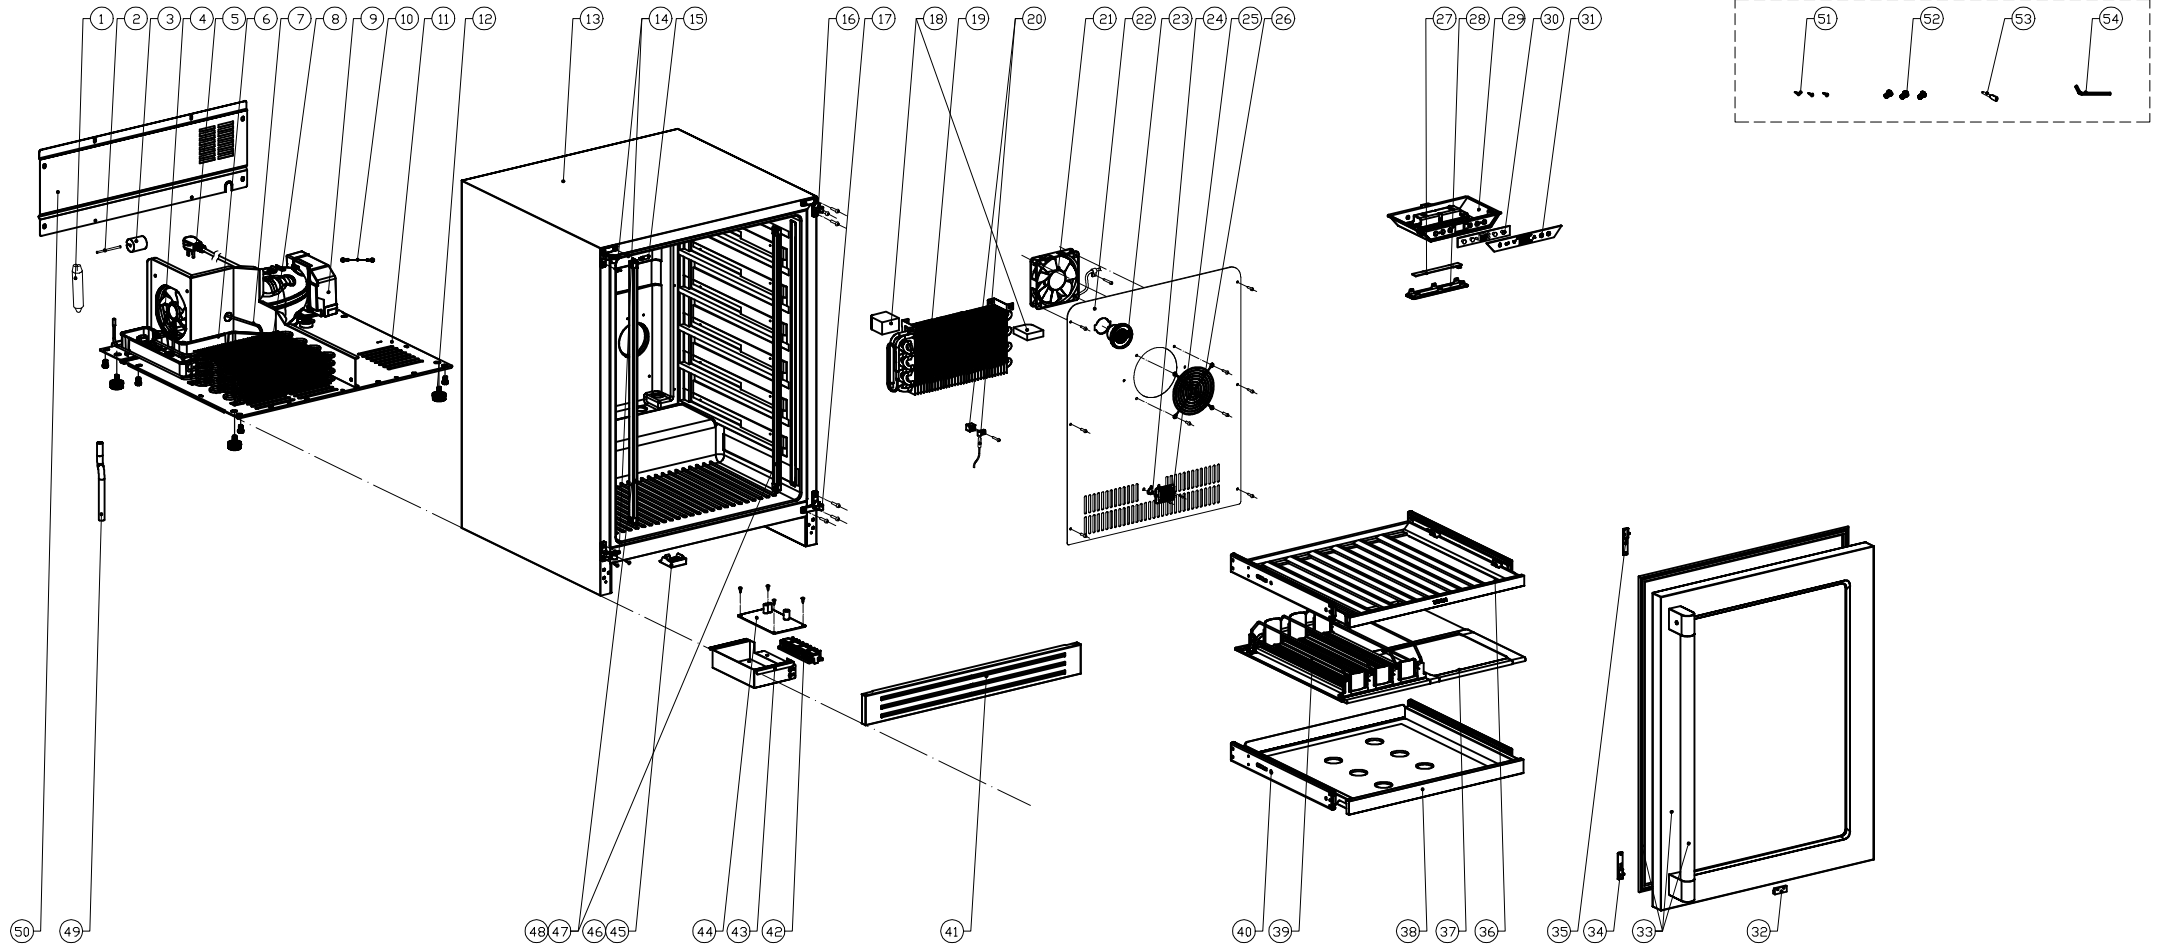

PRPB24C01CG

Presrv™ Pro Beverage Cooler

ZEPHYR

PRPB24C01CG

Ref #	Part #	Description	Qty.
1	56300003	Dryer Filter	1
2	50330010	Sealing Tube	1
3	56220051	Anti Vibration Gasket	1
4	12130051	Fan Assembly	1
5	11030211	Power Cord	1
6	56130060	Drip Tray	1
7	50330043	Connecting Pipe	1
8	54270008	Condensor	1
8-1	01020098	Screw, ST4*8	3
9	12160014	Compressor	1
11	54190089	Compressor Support Plate	1
12	50350008	Leveling Leg	4
14	56210075	Decorative Hole Cover	6
15	56210123	Lock Cylinder	1
16	54180064	Upper Right Hinge	1
16-1	01020066	Screw, M5*16	3
17	54180065	Upper Left Hinge	1
17-1	01020066	Screw, M5*16	3
18	56180019	Evaporator Foam	1
18	56180029	Evaporator Foam	1
19	54240031	Evaporator	1
20	11050007	Sensor	1
21	12130051	Fan Assembly	1
22	54170017	Air Duct Panel	1
23	Z0F-C004	Carbon Filter	1
24	11050008	Sensor	1
25	54210014	Sensor Cover	1
26	54210017	Fan Cover	1
27	12010018	LED Light, Tri Color	1

28	52150017	LED Light Cover	1
29	56200124	Control Housing	1
30	11010170	Display Control Board	1
31	52050030	Display Panel	1
32	54220020	Door Magnet	1
33-1	50230048	Door	1
33-2	56220062	Door Gasket	1
33-3	50280013	Pro Door Handle w/Lock	1
34	56210124	Left Cover	1
35	56210125	Right Cover	1
36	50150076	Sliding Wooden Shelf Assembly w/Logo, 7 Bottle	1
37	50150077	Retractable Glass Shelf, SS Trim	1
38	50150078	Rolling Beverage Bin	1
39	PRDC-C03	Drink Caddy	1
40	50320066	Shelf Slider	4
41	50260029	Kick Plate	1
42	54140387	Clip Bracket	1
43	56200135	Control Board Box	1
43-1	01020098	Screw, ST4*8	1
44	11010195	Main Power Control Board	1
45	11040037	Magnet Switch	1
46	56200136	Door Switch Box	1
47	12010019	Side LED Light Strip	2
49	50330044	Exhaust Water Pipe	1
50	54210049	Compressor Back Cover	1
50-1	01020098	Screw, ST4*8	8
51	56210075	Decorative Hole Cover	3
52	01020066	Screw, M5*16	3
53	15000025	Door Lock Key	1
54	00100030	M3 Hex Wrench	1