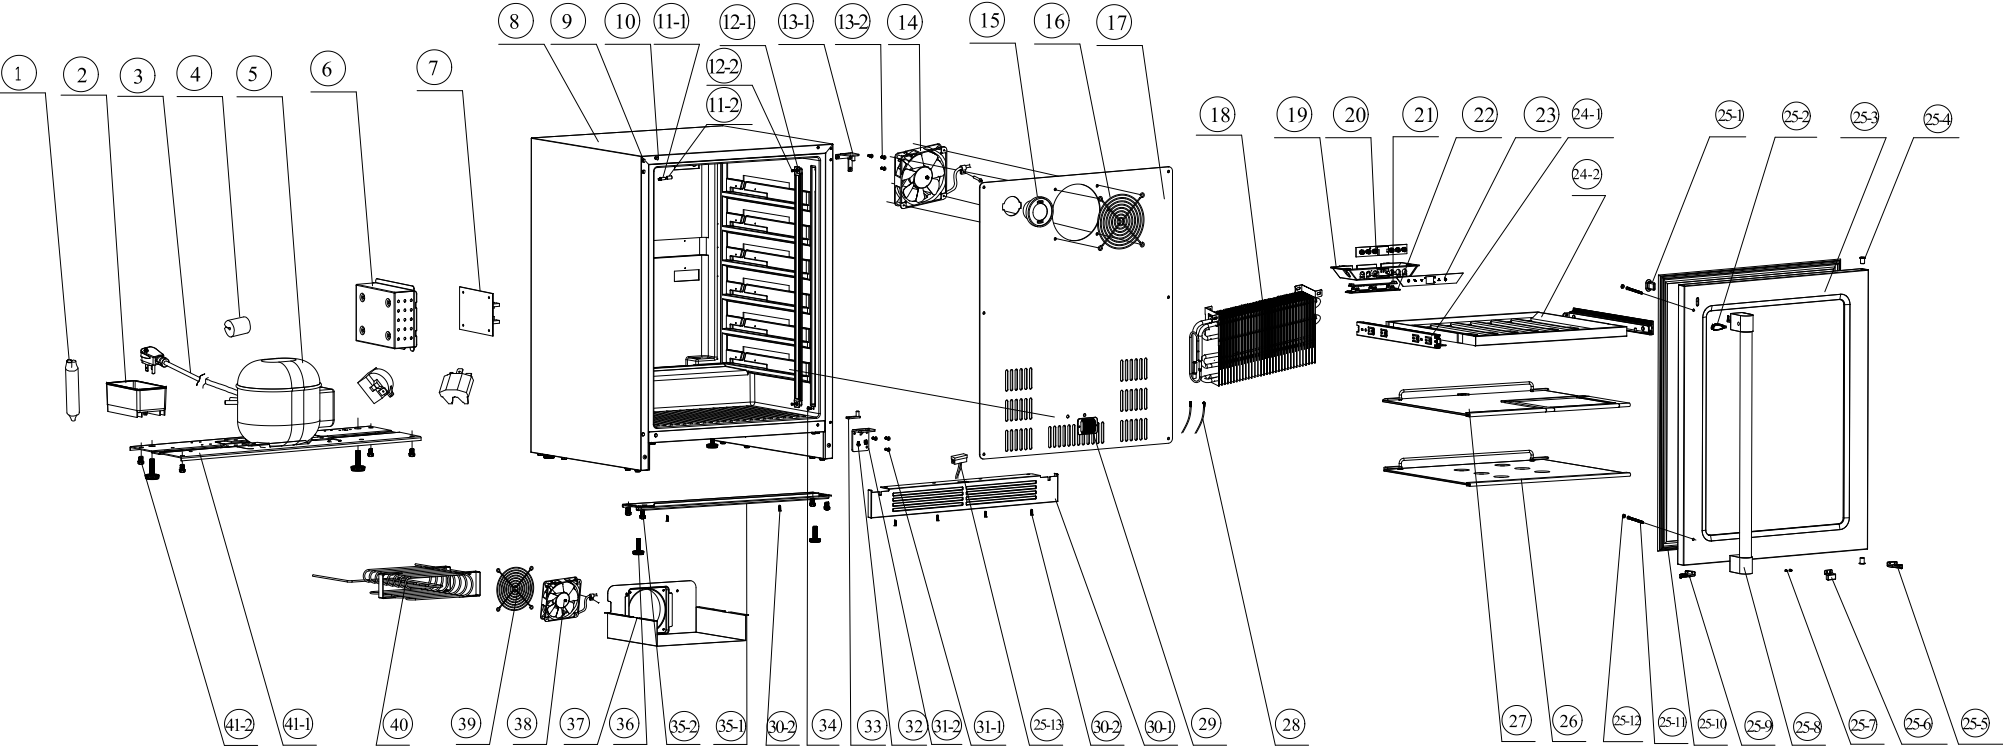

# PRPB24C01BG

Presrv™ Pro Single Zone Beverage Cooler

**PRPB24C01BG**

<b>Ref #</b>	<b>Part #</b>	<b>Description</b>	<b>Qty.</b>
1	56300008	Dryer Filter	1
2	56130037	Drip Tray	1
3	11030135	Power Cord	1
4	56220042	Anti Vibration Gasket	1
5-1	12160009	Compressor	1
5-2	11050024	Compressor Relay	1
5-3	11050025	Compressor Starter	1
6	56200102	Main PCB Box	1
7	11010157	Main Power Control Board	1
9	56210088	Decorative Hole Cover	1
10	56210113	Decorative Hole Cover	5
11-1	50180008	Lock Pin	1
11-2	56210121	Lock Bar Cover	1
12-1	12010015	LED Light Strip	2
12-2	01020059	Light Strip Screw	4
13-1	54180051	Upper Right Hinge	1
13-2	01020060	Hinge Screw	3
14	12130036	Fan Assembly	1
15	Z0F-C004	Carbon Filter	1
16	54210021	Fan Cover	1
17	50140209	Internal Rear Panel	1
18	54240016	Evaporator	1
19	56200119	Display Control Box	1
20	11010158	Display Control Board	1
21	12010016	Top LED Light Board	1
22	52150015	LED Light Cover	1
23	52050026	Display Panel Decal	1
24-1	50320050	Sliding Rail Right	1
24-1	50320051	Sliding Rail Left	1

24-2	50150052	Wooden Shelf, 7 Bottle	1
25-1	56210106	Keyhole Cover	1
25-2	15000021	Key	2
25-3	50230007	Door	1
25-4	56210105	Door Hinge Cover	2
25-5	54140302	Door Stop Right	1
25-6	54220010	Magnet	1
25-7	01020050	Magnet Screw	2
25-8	50280009	Door Handle	1
25-9	54140343	Door Stop Left	1
25-10	56220043	Door Gasket	1
25-11	01020061	Door Handle Screw	2
25-12	56210107	Door Handle Cover	2
25-13	11040031	Magnet Switch	1
26	50150016	Retractable Glass Shelf	1
27	50150015	Standard Glass Shelf	1
28	11050023	Sensor	2
29	54210022	Sensor Cover	1
30-1	50260016	Kick Plate	1
30-2	01020063	Kick Plate Screw	6
31-1	01020058	Hinge Screw	3
31-2	54180048	Lower Right Hinge	1
32	01020047	Hex Bolt, M5x10	2
33	54190067	Door Axis Plate	1
34	01020074	Screw, M4x10, Black	1
35-1	54140335	Cabinet Bracket	1
36	50350009	Leveling Leg	4
37	54210034	Condensor Cover	1
38	12130036	Fan Assembly	1
39	54210021	Fan Cover	1
40	54270003	Condensor	1
41-1	54140336	Compressor Bracket	1