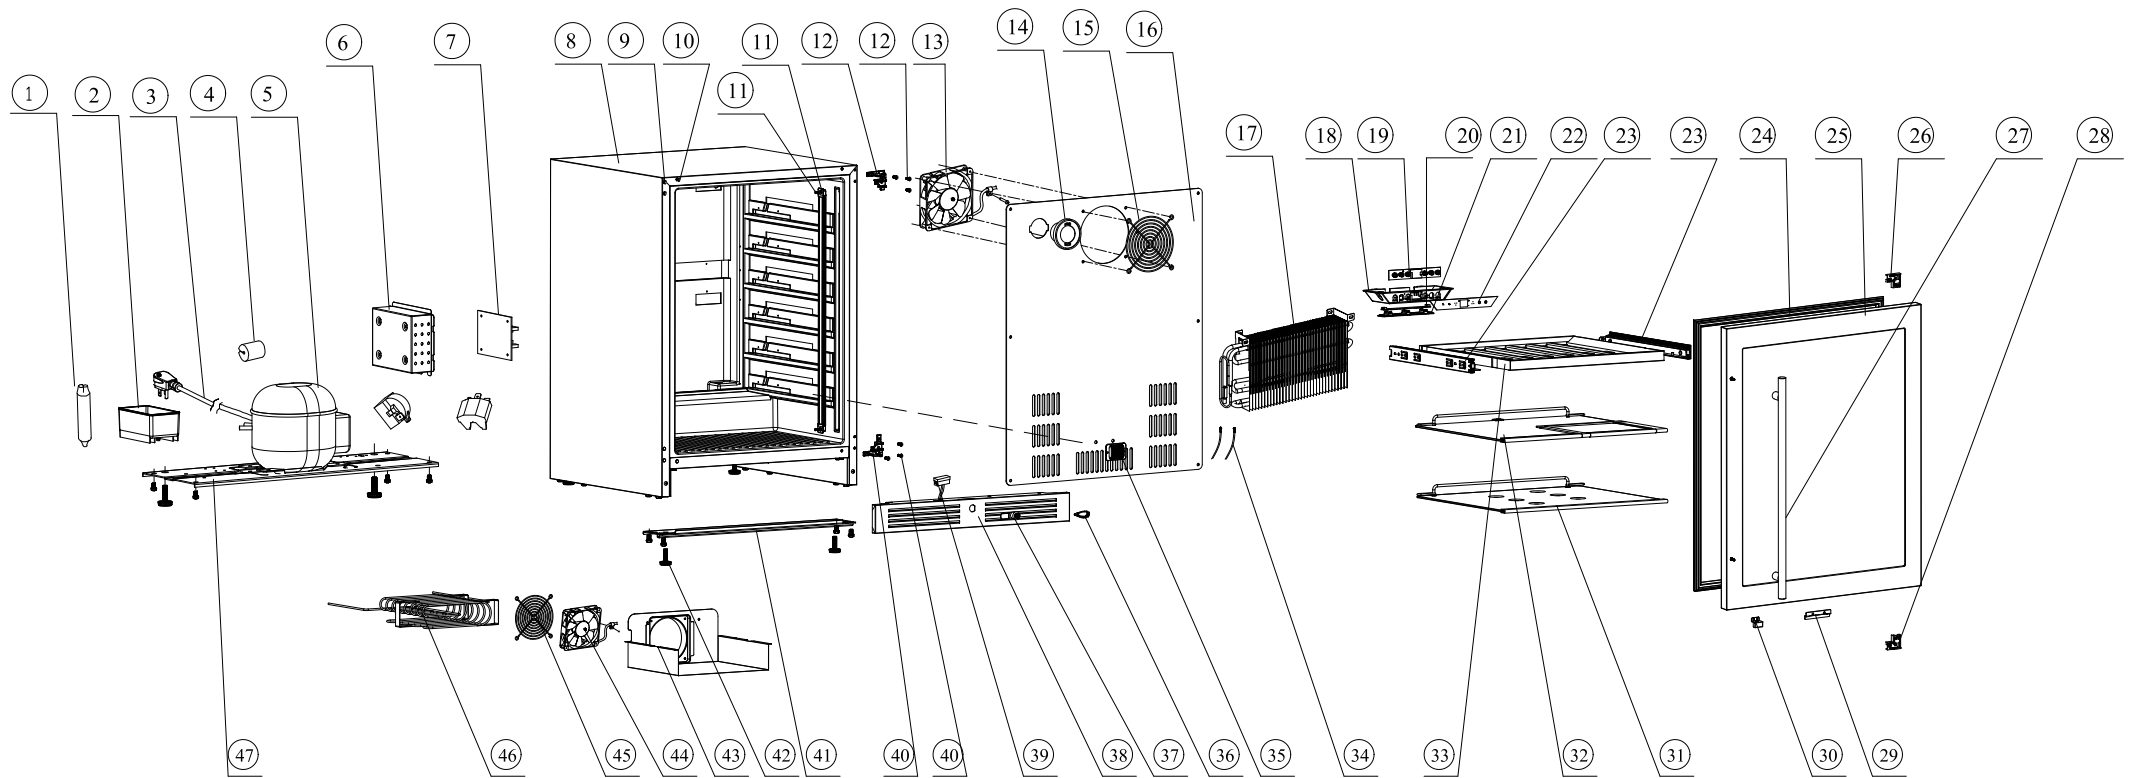

PRB24C01CG

Presrv™ Single Zone Beverage Cooler

ZEPHYR

PRB24C01CG

Ref #	Part #	Description	Qty.
1	56300008	Dryer Filter	1
2	56130037	Drip Tray	1
3	11030135	Power Cord	1
4	56220042	Anti Vibration Gasket	1
5	12160009	Compressor	1
5	11050024	Compressor Relay	1
5	11050025	Compressor Starter	1
6	56200102	Control Board Box	1
7	11010157	Main Power Control Board	1
9	56210088	Decorative Hole Cover	1
10	56210113	Decorative Hole Cover	5
11	12010015	Tri Color LED Light Strip	2
11	01020059	Light Strip Screw	4
12	54180060	Upper Right Hinge	1
12	01020060	Hinge Screw	3
13	12130036	Fan Assembly	1
14	Z0F-C004	Carbon Filter	1
15	54210021	Fan Cover	1
16	50140209	Internal Rear Panel	1
17	54240016	Evaporator	1
18	56200119	Display Control Box	1
19	11010158	Display Control Board	1
20	12010016	Top LED Light	1
21	52150015	Top LED Light Cover	1
22	52050026	Display Panel Decal	1
18-22	50500181	Control Panel Assembly	1
23	50320050	Right Side Sliding Rail	1
23	50320051	Left Side Sliding Rail	1

24	56220052	Door Gasket	1
25	50230028	Door	1
26	56210114	Upper Right Hinge Cover	1
27	50280006	Door Handle	1
27-1	01020061	Door Handle Screw	2
28	56210115	Lower Right Hinge Cover	1
29	15000022	Door Lock Plate	1
29	01020062	Door Lock Plate Screw	2
30	54220010	Magnet	1
30	01020050	Magnet Screw	2
31	50150016	Retractable Glass Shelf	1
32	50150015	Standard Glass Shelf	1
33	50150052	Wooden Shelf	1
34	11050023	Temperature Sensor	2
35	54210022	Sensor Cover	1
36	15000023	Door Lock Key	1
37	50180009	Door Lock	1
38	50260017	Kick Plate	1
38	01020063	Kick Plate Screw, Black, ST3.8x10	6
38	01020064	Kick Plate Screw, Stainless, M5x10	2
39	11040031	Magnet Switch	1
40	54180061	Lower Right Hinge	1
40	01020060	Hinge Screw	3
41	54140335	Cabinet Bracket	1
42	50350009	Leveling Leg	4
43	54210034	Condensor Cover	1
44	12130036	Fan Assembly	1
45	54210021	Fan Cover	1
46	54270003	Condensor	1
47	54140336	Compressor Bracket	1