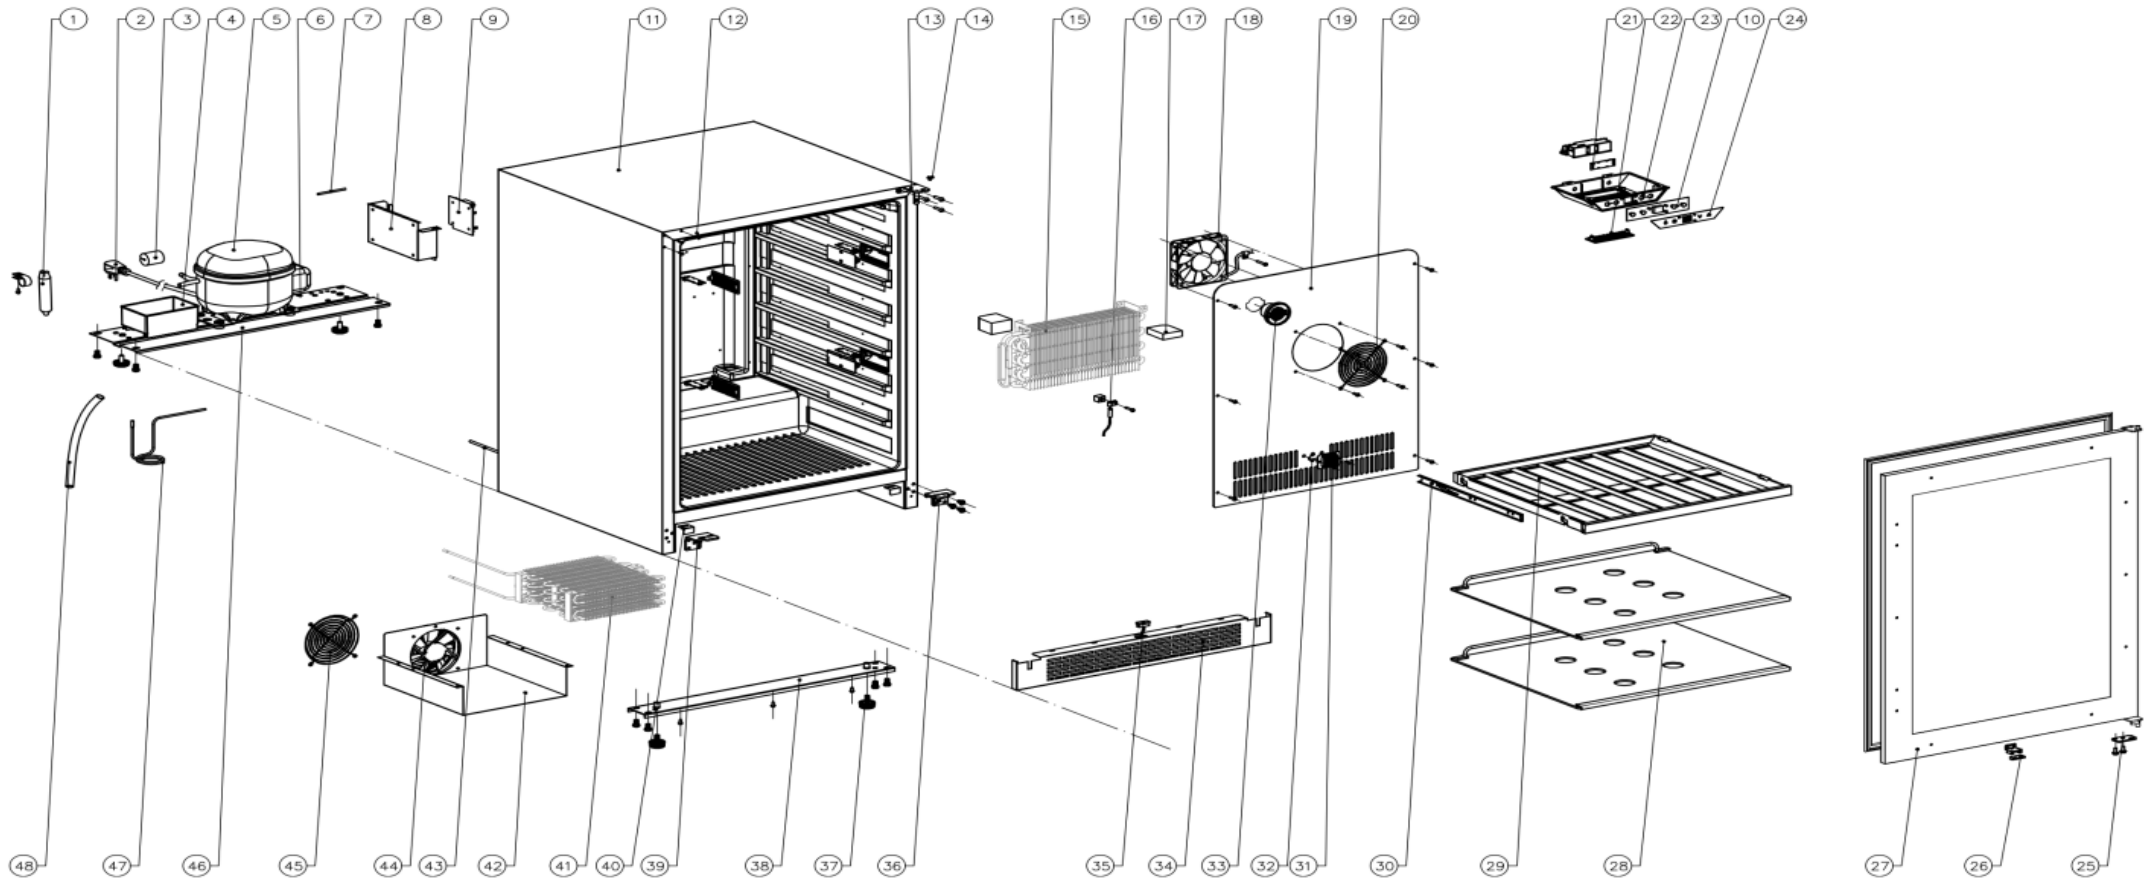

PRB24C01BPG

Presrv™ Panel Ready Single Zone Beverage Cooler

ZEPHYR

PRB24C01BPG

Ref #	Part #	Description	Qty.
1	56300003	Dryer Filter	1
2	11030118	Power Cord	1
3	56220035	Anti Vibration Gasket	1
4	56130035	Drip Tray	1
5	12160006	Compressor	1
6	11030119	Compressor Ground Wire	1
7	50330010	Sealing Tube	1
8	56200105	Main PCB Box	1
9	11010117	Main Power Control Board	1
10	11010110	Display Control Board	1
12	56210074	Decorative Hole Cover	3
13	54180036	Upper Right Hinge	1
14	01020042	Upper Hinge Top Screw	1
15	54240001	Evaporator	1
16	11050007	Sensor	1
17	56180015	Evaporator Foam	1
18	12130032	Fan	1
19	54170017	Air Duct Panel	1
20	54210017	Fan Cover	1
21	12010011	Tri Color LED Light	5
22	52150014	LED Light Cover	5
23	56200109	Electrical Box	1
24	52050021	Display Panel	1
25	54190064	Door Axis Plate	1
26	54220011	Door Magnet	1
27	50230015	Door	1
27-1	56220047	Door Gasket	1
27-2	01020054	Door Handle Screw	2

27-3	02170014	Door Handle Washer	2
28	50150027	Glass Shelf	2
29	50150035	Sliding Wooden Shelf Assembly	1
30	50320040	Shelf Slider Set	1
31	54210014	Sensor Cover	1
32	11050008	Sensor	1
33	Z0F-C004	Charcoal Filter	1
34	50260013	Kick Plate	1
35	11040032	Door Magnet Switch	1
36	54180037	Lower Right Hinge	1
37	50350008	Leveling Leg	4
38	54140284	Cabinet Support Bracket	1
39	54180038	Lower Left Hinge	1
40	54140289	Cabinet Bracket	2
41	54270001	Condensor	1
42	54210015	Condensor Cover	1
43	50330011	Capillary Tube	1
44	12130032	Fan	1
45	54210016	Fan Cover	1
46	54190058	Compressor Support Plate	1
47	50330020	Connecting Pipe	1
48	50330026	Exhaust Water Pipe	1
49	54180039	Upper Left Hinge	1
50	54190065	Upper Left Hinge Connecting Plate	1
51	54190066	Lower Left Hinge Connecting Plate	1
52	01020055	Screw, St4*30, Self Tapping	10