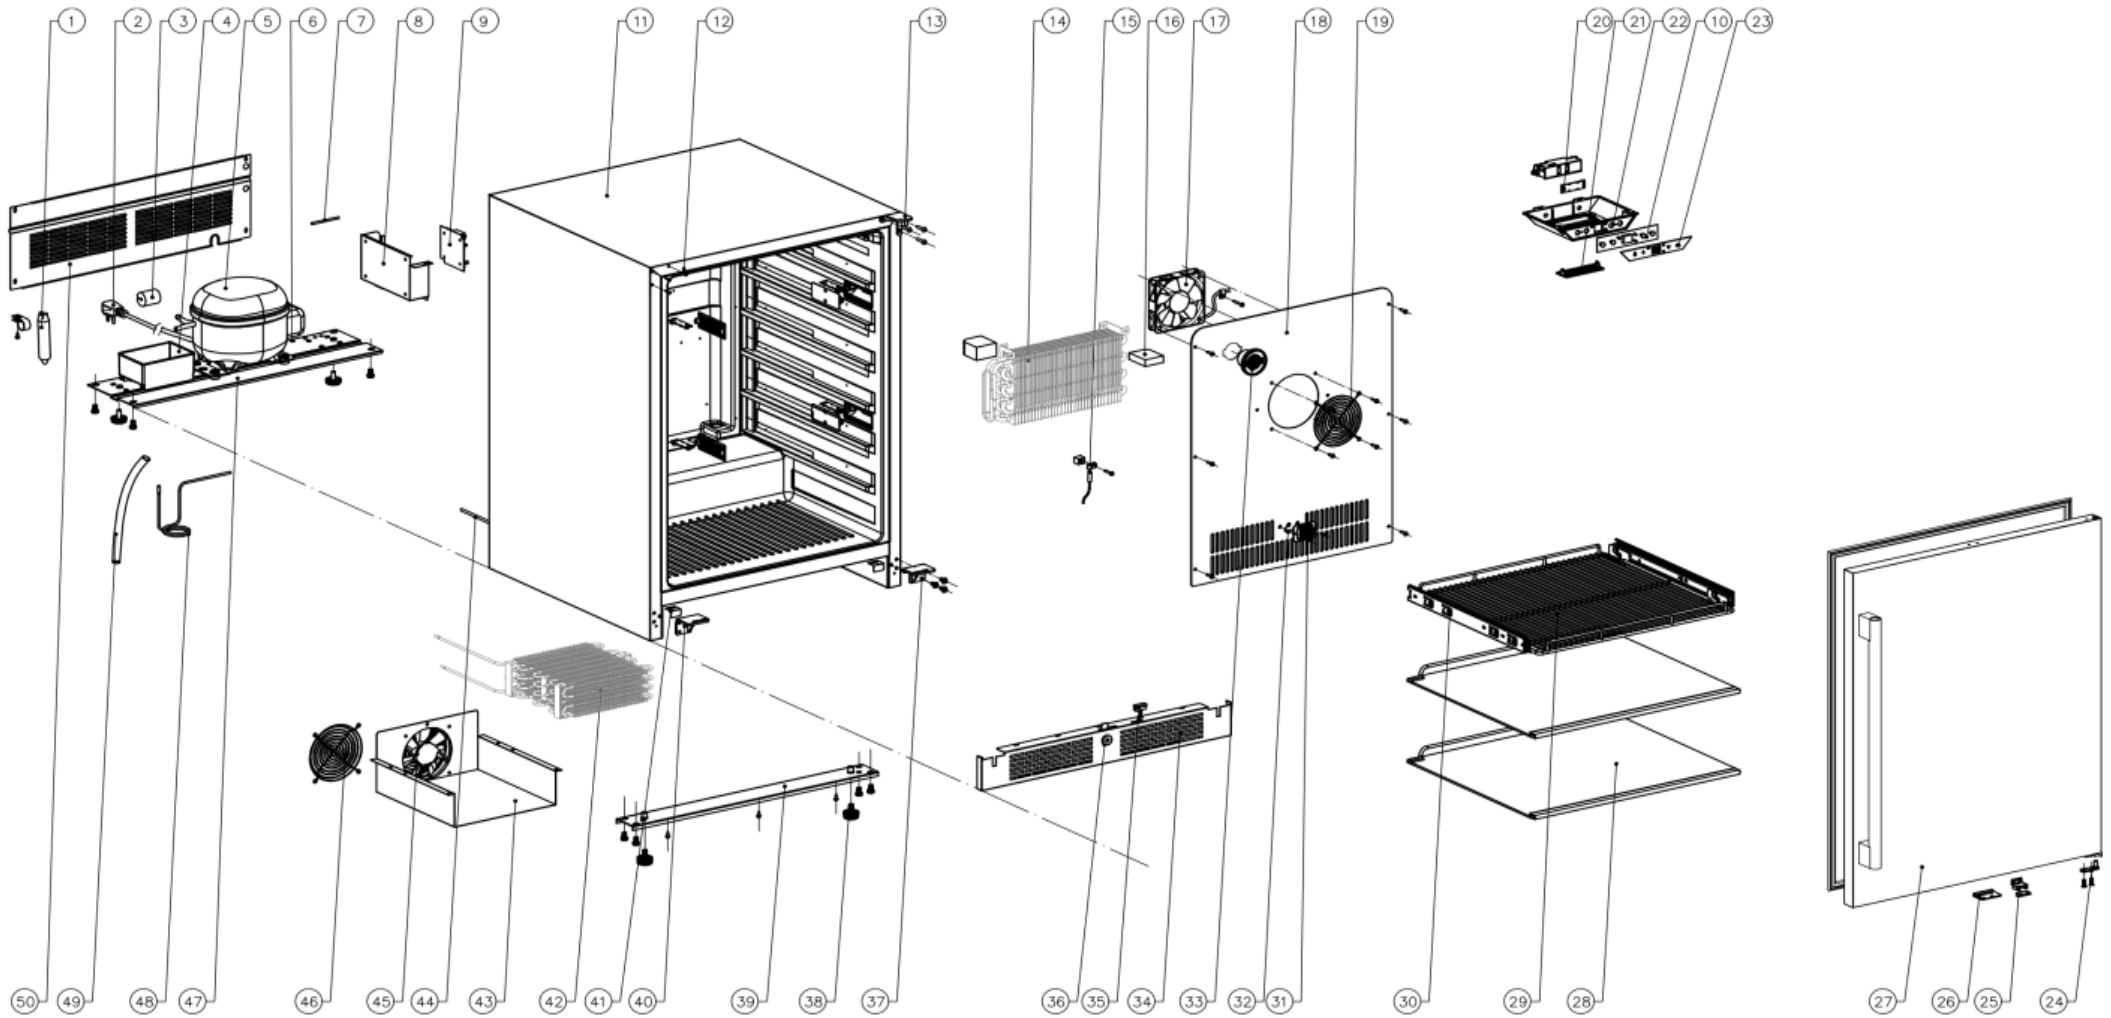

PRB24C01AS-OD

Presrv™ Outdoor Single Zone Beverage Cooler

ZEPHYR

PRB24C01AS-OD

Ref #	Part #	Description	Qty.
1	56300003	Dryer Filter	1
2	11030137	Power Cord	1
3	56220035	Anti Vibration Gasket	1
4	56130035	Drip Tray	1
5	12160006	Compressor	1
6	11030119	Compressor Ground Wire	1
7	50330010	Sealing Tube	1
8	56200108	Main PCB Box	1
9	11010119	Main Power Control Board	1
10	11010110	Display Control Board	1
12	56210093	Decorative Hole Cover	3
13	54180032	Upper Right Hinge	1
14	54240001	Evaporator	1
15	11050007	Sensor	1
16	56180015	Evaporator Foam	1
17	12130032	Fan	1
18	54170017	Air Duct Board	1
19	54210017	Fan Cover	1
20	12010012	LED Light Board	5
21	52150014	LED Light Cover	5
22	56200110	Electrical Box	1
23	52050023	Display Panel	1
24	54190062	Door Axis Plate	1
25	54220014	Door Magnet	1
26	50180005	Door Locking Hook	1
27	50230014	Door	1
27	56220047	Door Gasket	1
27	50280008	Door Handle	1

28	50150025	Glass Shelf	1
29	50150033	Sliding Wire Shelf Assembly	1
30	50320040	Shelf Slider Set	1
31	54210014	Sensor Cover	1
32	11050008	Sensor	1
33	Z0F-C004	Charcoal Filter	1
34	50260012	Kick Plate	1
35	11040032	Magnetic Switch	1
36	50180006	Door Lock	1
36-1	15000019	Door Lock Key	1
37	54180033	Lower Right Hinge	1
38	50350008	Leveling Leg	4
39	54140284	Cabinet Support Bracket	1
40	54180034	Lower Left Hinge	1
41	54140289	Cabinet Bracket	2
42	54270001	Condensor	1
43	54210015	Condensor Cover	1
44	50330011	Capillary Tube	1
45	12130032	Fan	1
46	54210016	Fan Cover	1
47	54190058	Compressor Support Plate	1
48	50330020	Connecting Pipe	1
49	50330026	Exhaust Water Pipe	1
50	56210094	Compressor Cover	1
51	54180035	Upper Left Hinge	1
52	52050024	Zephyr Metal Logo	1
53	81010012	Logo Position Template	1