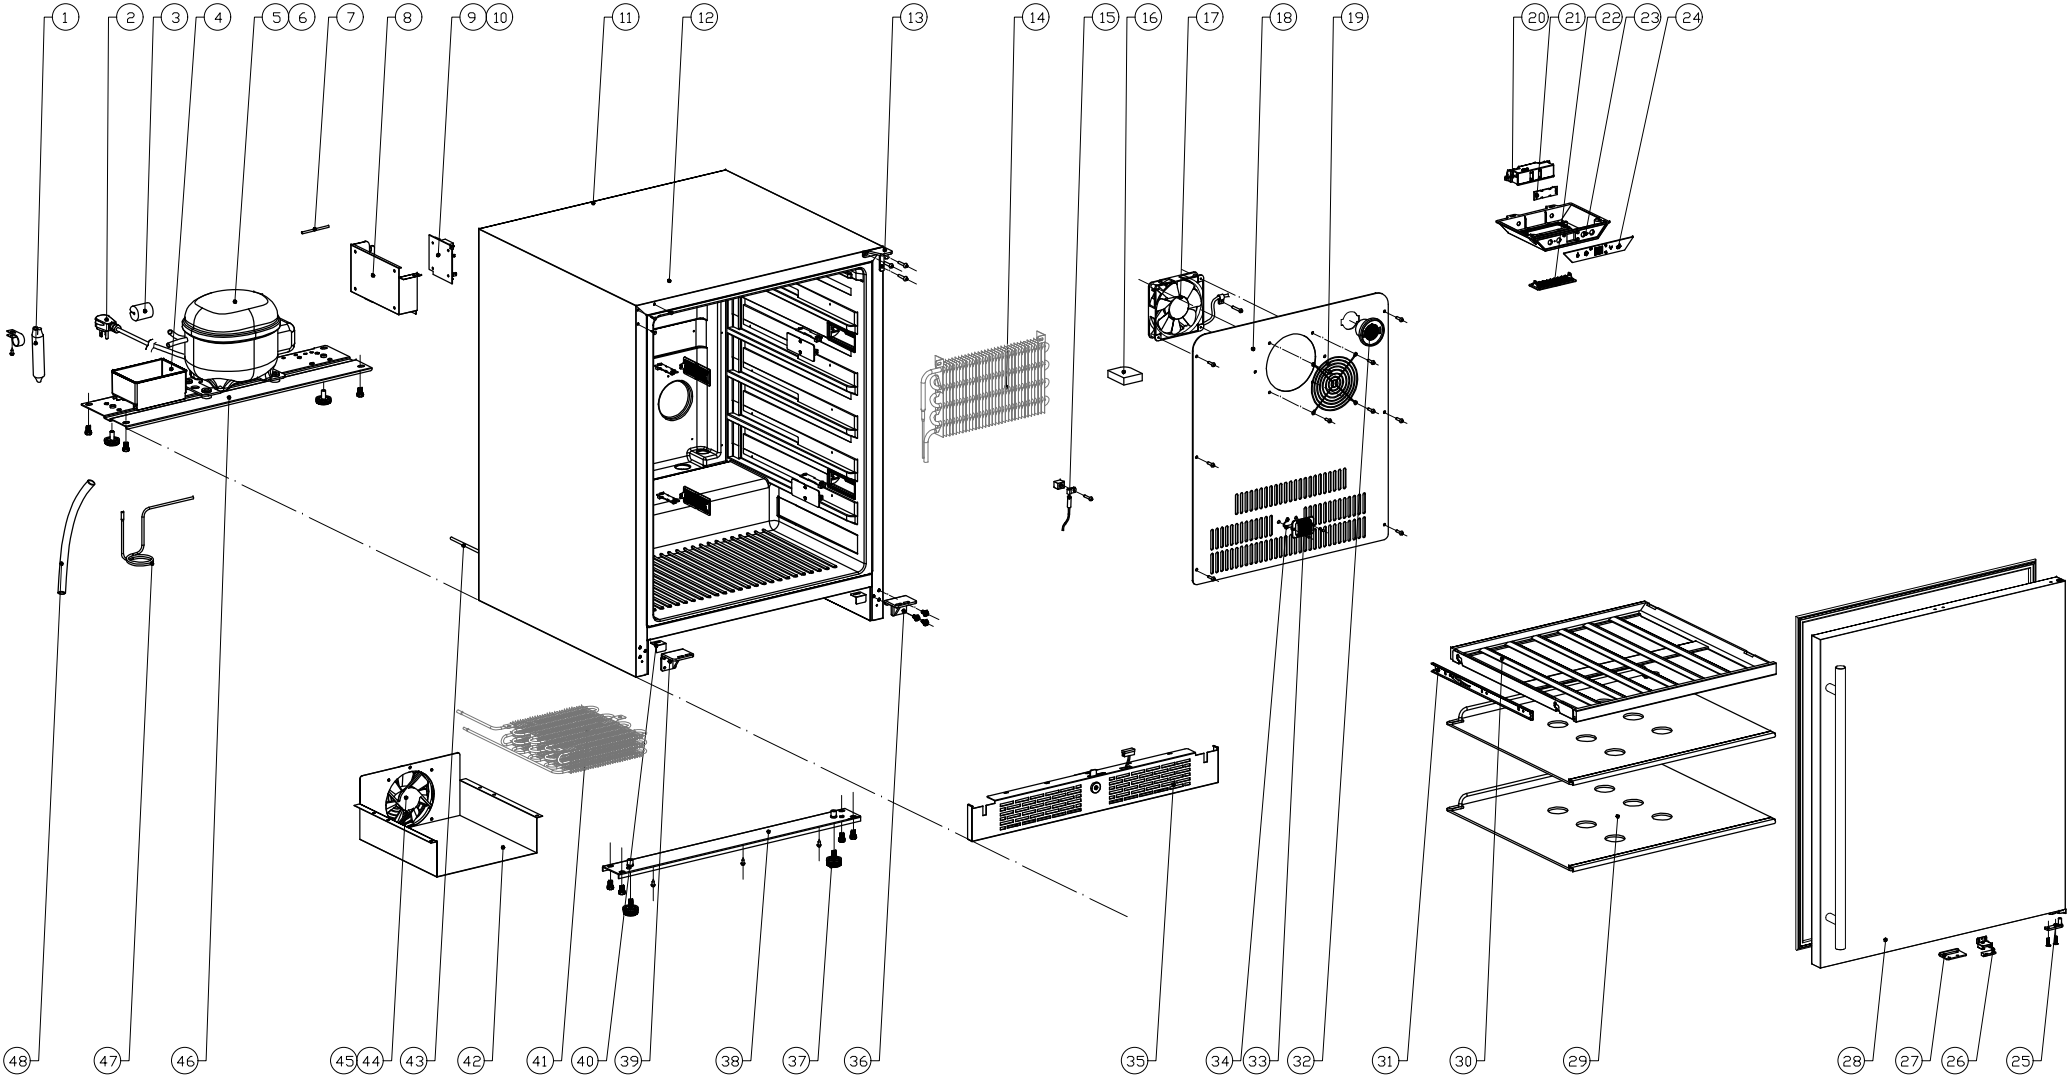

PRB24C01AS-ADA

Presrv™ ADA Beverage Cooler

ZEPHYR

PRB24C01AS-ADA

Ref #	Part #	Description	Qty.
1	56300003	Dryer filter	1
2	11030118	Power line	1
3	56220035	Anti Vibration Gasket	1
4	56130035	Water tank	1
5	12160006	Compressor	1
5-1	11050026	Compressor Starter	1
5-2	11050027	Compressor Relay	1
6	11030119	Compressor ground lead	1
7	50330010	Sealing tube	1
8	56200105	Main PCB Box	1
9	11010140	Main power control board	1
10	11010110	Display control board	1
12	56210074	Decorative Hole Cover	3
13	54180054	Upper right hinge	1
14	54240001	Evaporator	1
15	11050007	Sensor	1
16	56180015	Evaporator foam	1
17	12130032	Fan	1
18	54170027	Air duct board	1
19	54210017	Fan cover	1
20	54140283	Lamp holder	1
21	12010011	LED light ,tri color	5
22	52150014	Cover,light	5
23	56200107	Electrical box	1
24	52050021	Display panel	1
25	54190062	Door axis plate	1
26	54220011	Magnet	1
27	50180005	Latch hook	1

28	50230023	Door	1
28-1	50280003	Handle	1
28-2	56220049	Door gasket	1
29	50150048	Glass shelf	2
30	50150049	Sliding wooden shelf assembly	1
31	50320040	Shelf Slider Set	1
32	Z0F-C004	Carbon Filter	1
33	54210014	Sensor cover	1
34	11050008	Sensor	1
35	50260015	Kick plate	1
35-1	11040029	Door Switch	1
35-2	50180006	Door Lock	1
36	54180055	Lower right hinge	1
37	50350008	Leveling leg	4
38	54140284	Cabinet front supporting iron	1
39	54180056	Lower left hinge	1
40	54140289	Block	2
41	54270001	Condenser	1
42	54210015	Condenser cover	1
43	50330033	Capillary tube	1
44	54210016	Fan cover	1
45	12130032	Fan	1
46	54190058	Compressor support plate	1
47	50330020	Connecting pipe	1
48	50330026	Exhaust water pipe	1
49	54140314	Door stopper, Left	1
50	54180057	Upper hinge, left	1
51	15000019	Key	1