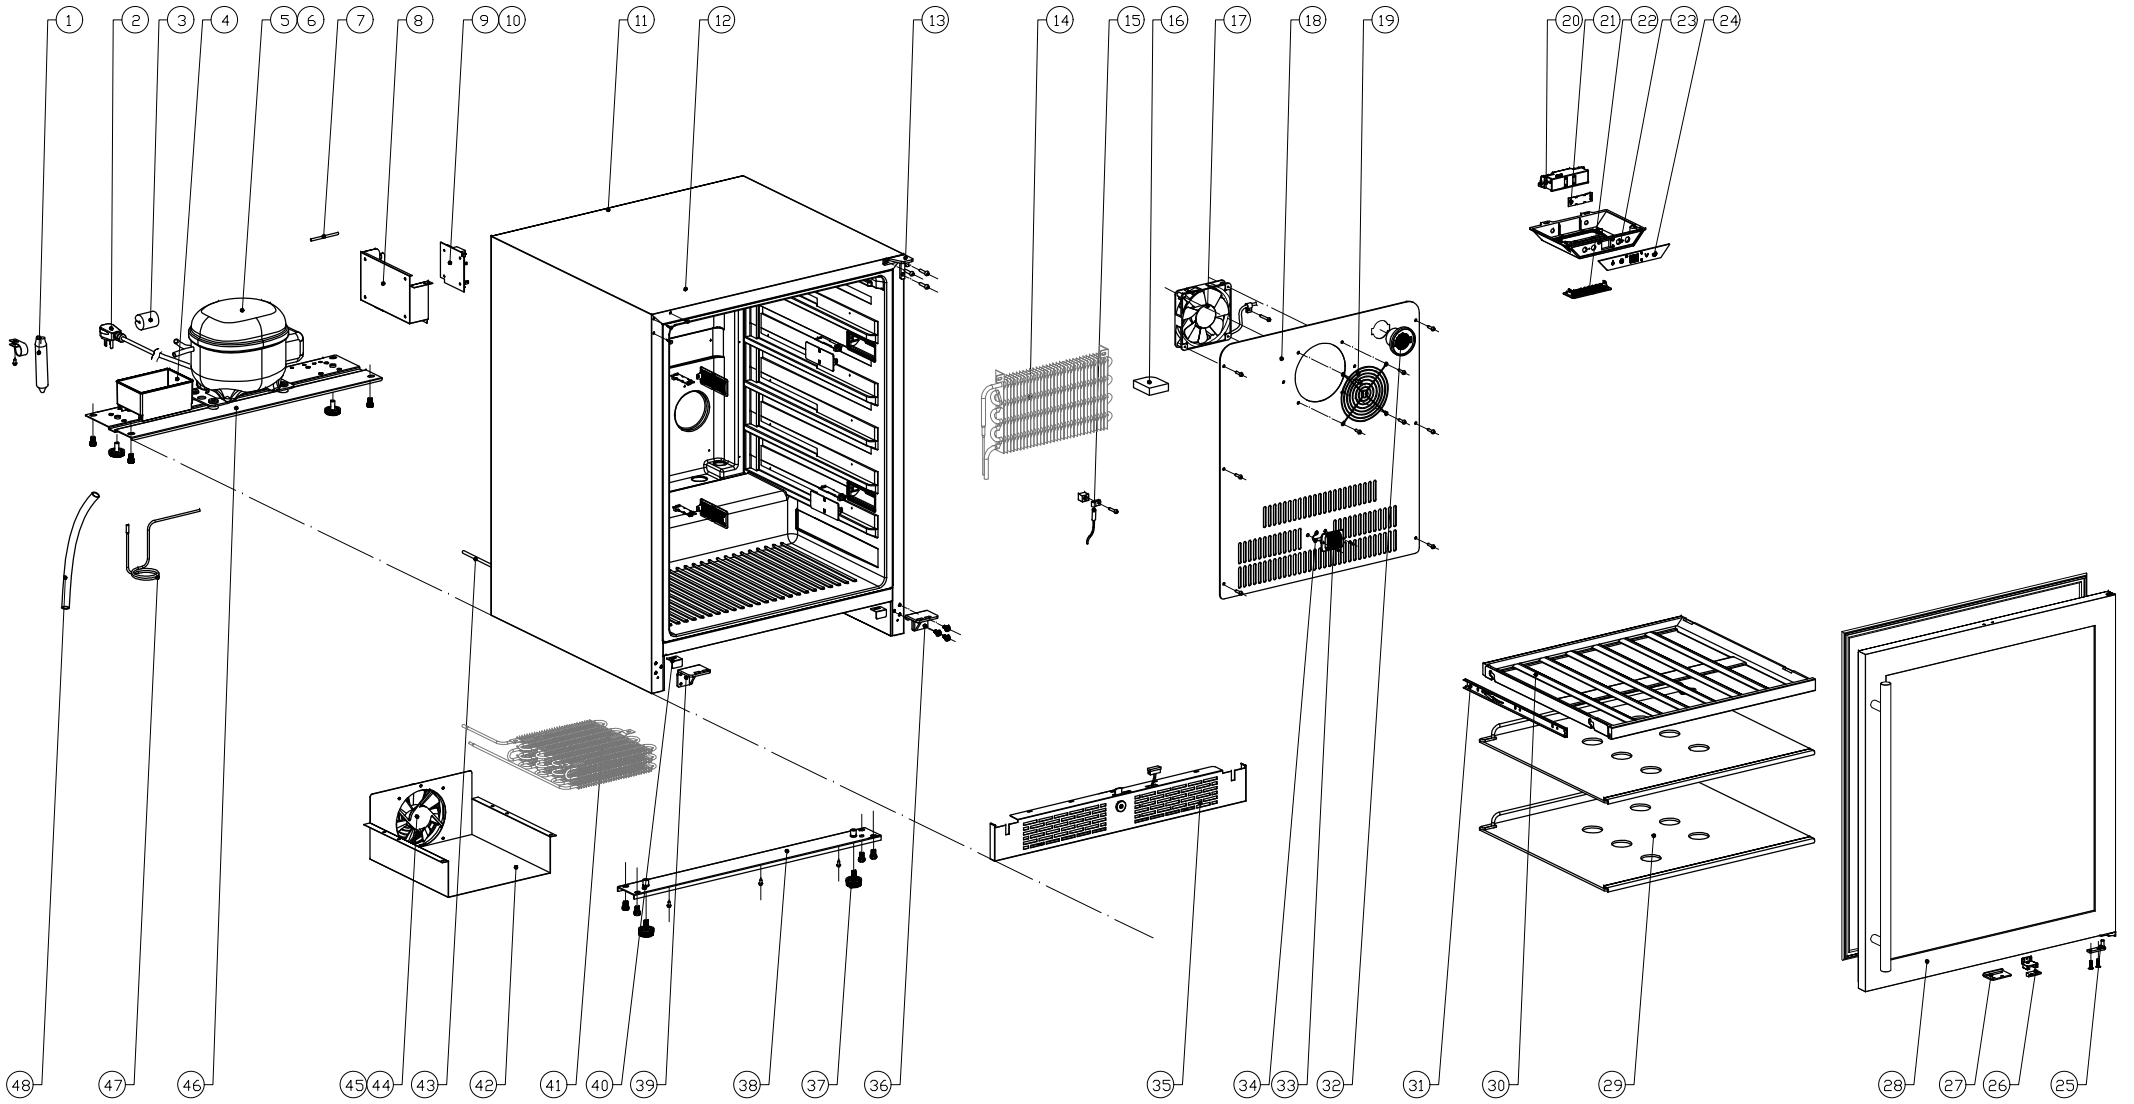

PRB24C01AG-ADA

Presrv™ ADA Beverage Cooler

ZEPHYR

PRB24C01AG-ADA

Ref #	Part #	Description	Qty.
1	56300003	Dryer filter	1
2	11030118	Power line	1
3	56220035	Anti Vibration Gasket	1
4	56130035	Drip Tray	1
5	12160006	Compressor	1
5-1	11050026	Compressor Starter	1
5-2	11050027	Compressor Relay	1
6	11030119	Compressor ground lead	1
7	50330010	Sealing tube	1
8	56200105	Main PCB Box	1
9	11010117	Main power control board	1
10	11010110	Display control board	1
12	56210074	Decorative Hole Cover	3
13	54180044	Upper right hinge	1
14	54240001	Evaporator	1
15	11050007	Sensor	1
16	56180019	Evaporator foam	1
17	12130032	Fan	1
18	54170027	Air duct board	1
19	54210017	Fan cover	1
20	54140283	Lamp holder	1
21	12010011	LED light ,tri color	5
22	52150014	Cover,light	5
23	56200107	Electrical box	1
24	52050021	Display panel	1
25	54190062	Door axis plate	1
26	54220011	Magnet	1
27	50180005	Latch hook	1

28	50230024	Door	1
28-1	50280003	Handle	1
28-2	56220050	Door gasket	1
29	50150048	Glass shelf	2
30	50150049	Sliding wooden shelf assembly	1
31	50320040	Shelf Slider Set	1
32	Z0F-C004	Carbon Filter	1
33	54210014	Sensor cover	1
34	11050008	Sensor	1
35	50260015	Kick plate	1
35-1	11040029	Door Switch	1
35-2	50180006	Door Lock	1
36	54180045	Lower right hinge	1
37	50350008	Leveling leg	4
38	54140284	Cabinet front supporting iron	1
39	54180046	Lower left hinge	1
40	54140289	Block	2
41	54270001	Condenser	1
42	54210015	Condenser cover	1
43	50330011	Capillary tube	1
44	54210016	Fan cover	1
45	12130032	Fan	1
46	54190058	Compressor support plate	1
47	50330020	Connecting pipe	1
48	50330026	Exhaust water pipe	1
49	54140316	Door stopper, right	1
50	54180047	Upper hinge, left	1