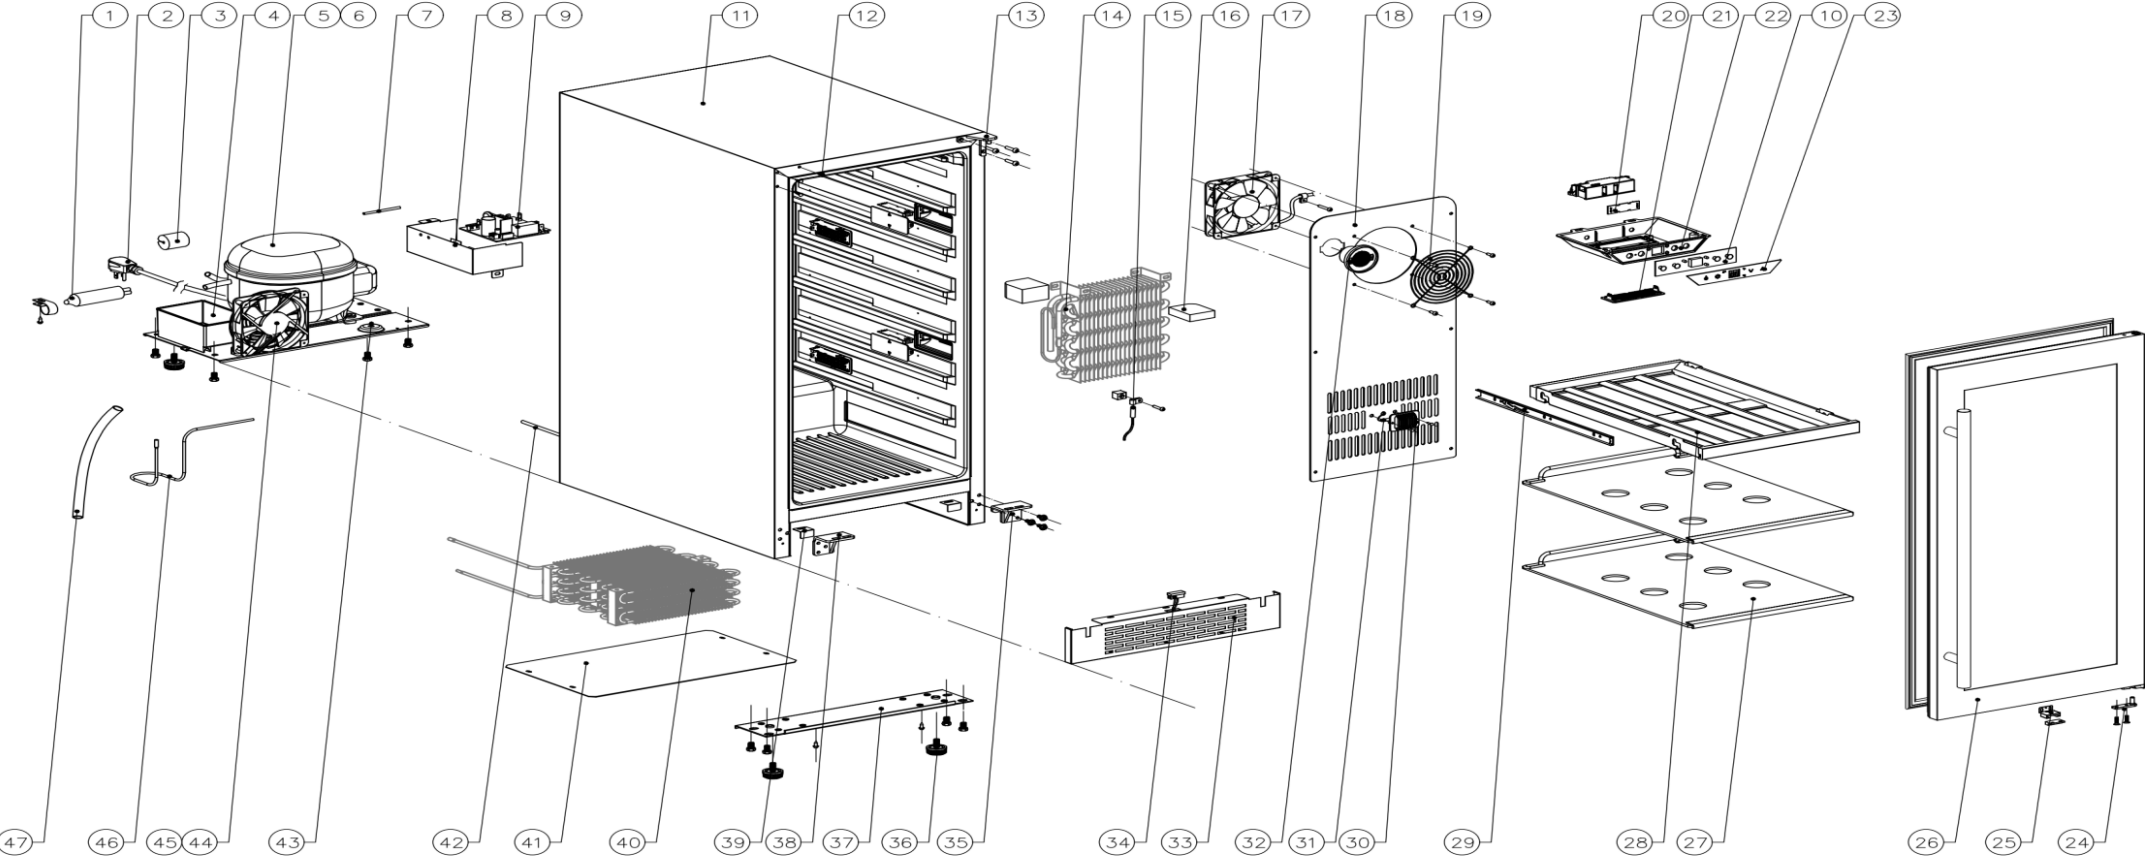

# PRB15C01BG

Presrv™ Size Single Zone Beverage Cooler

# ZEPHYR

**PRB15C01BG**

<b>Ref #</b>	<b>Part #</b>	<b>Description</b>	<b>Qty.</b>
1	56300003	Dryer Filter	1
2	11030118	Power Cord	1
3	56220035	Anti Vibration Gasket	1
4	56130043	Drip Tray	1
5	12160008	Compressor	1
6	11030119	Compressor Ground Wire	1
7	50330010	Sealing Tube	1
8	56200111	Main PCB Box	1
9	11010117	Main Power Control Board	1
10	11010110	Display Control Board	1
12	56210074	Decorative Hole Cover	3
13	54180044	Upper Right Hinge	1
14	54240005	Evaporator	1
15	11050007	Sensor	1
16	56180015	Evaporator Foam	1
17	12130032	Fan	1
18	54170023	Air Duct Board	1
19	54210017	Fan Cover	1
20	12010011	Tri Color LED Light	5
21	52150014	Light Cover	5
22	56200112	Display Board Box	1
23	52050021	Display Panel	1
24	54190062	Door Axis Plate	1
25	54220011	Door Magnet	1
26	50230021	Door	1
26-1	56220048	Door Gasket	1
26-2	50280003	Door Handle	1
27	50150039	Glass Shelf Assembly	2