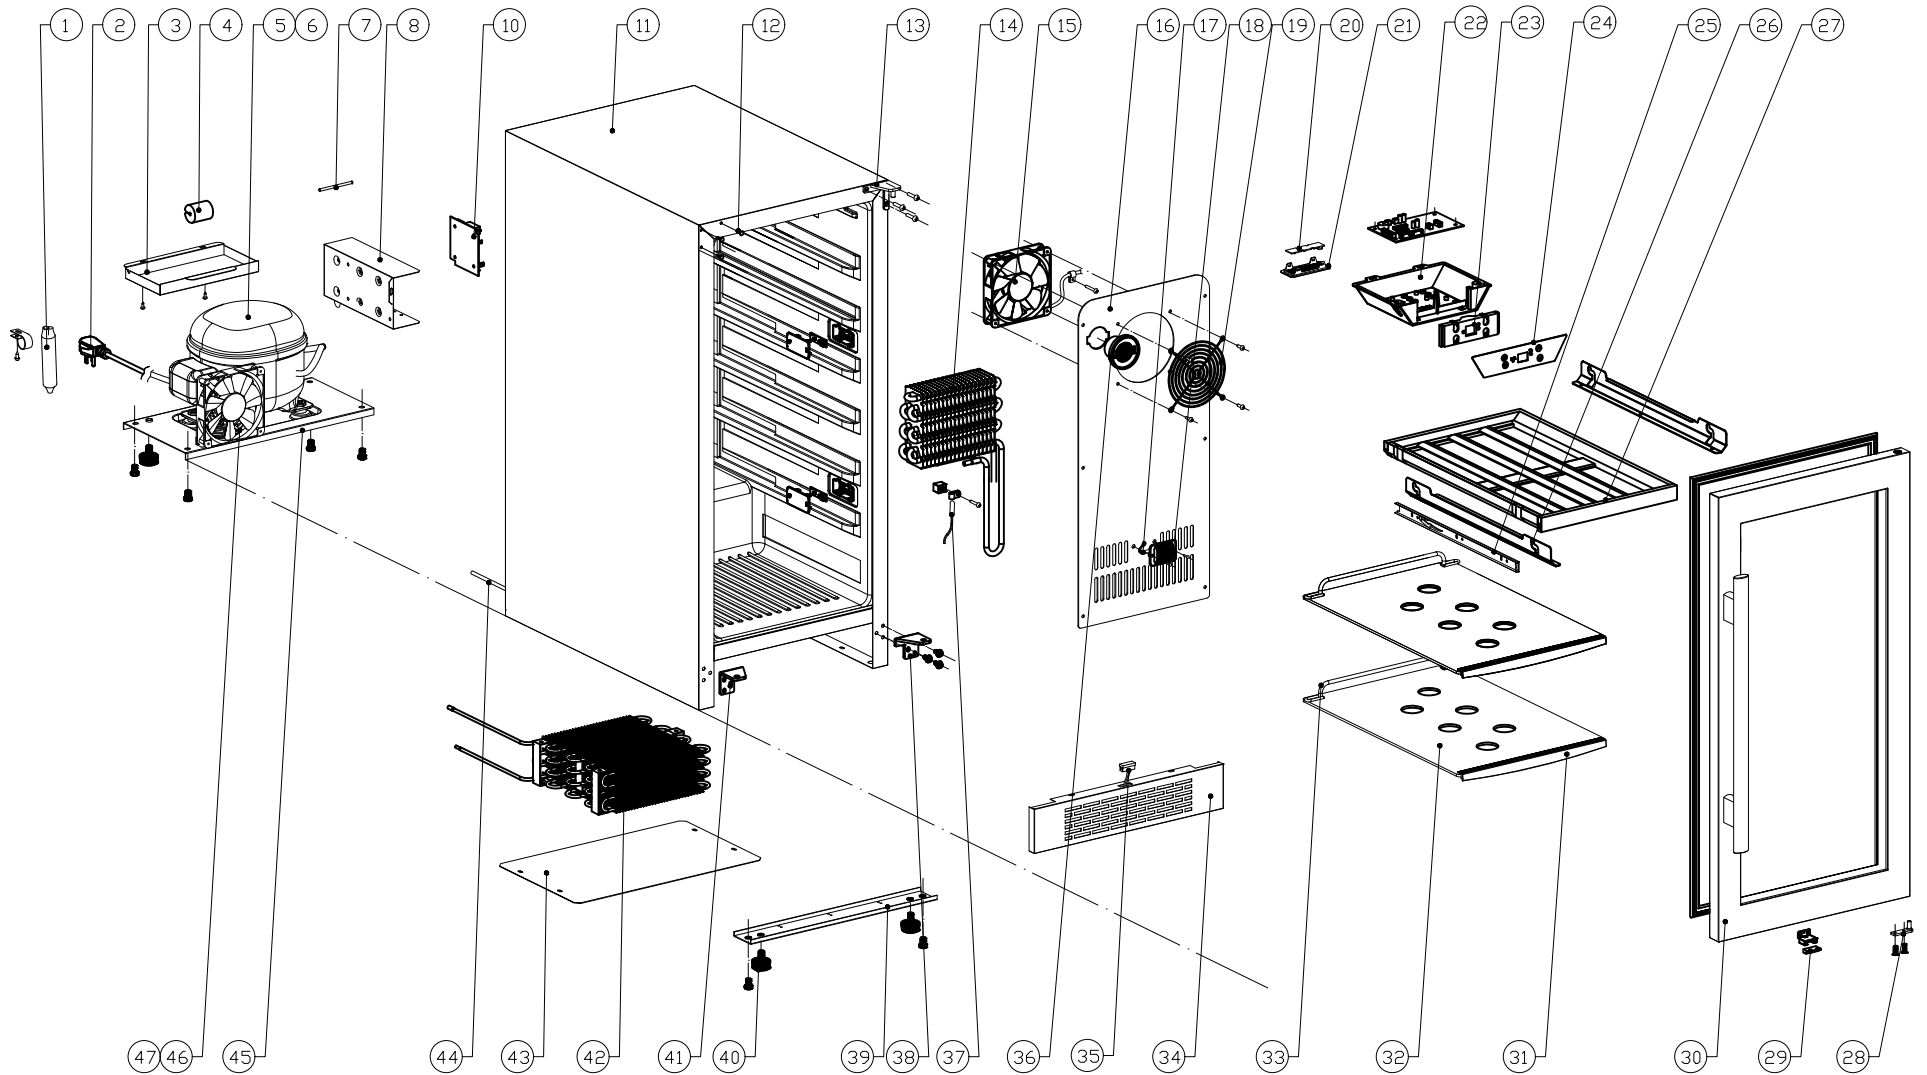

## Presrv™ Single Zone Beverage Cooler

# ZEPHYR

**PRB15C01AG**

<b>Ref #</b>	<b>Part #</b>	<b>Description</b>	<b>Qty.</b>
1	56300003	Dryer Filter	1
2	11030118	Power Cord	1
3	56130034	Drip Tray	1
4	56220035	Anti Vibration Gasket	1
5-1	12160002	Compressor	1
5-2	11050010	Compressor Relay	1
5-3	11050011	Overload Protector	1
6-1	11030119	Compressor Ground Wire	1
6-2	11030130	Ground Wire	1
7-1	50330010	Compressor Seal Pipe	1
7-2	50330016	Compressor Connecting Pipe	1
8	56200100	Main PCB Box	1
10-1	11010090	Main Power Control Board	1
10-2	11010091	Display Power Control Board	1
12	56210074	Decorative Hole Cover	3
13	54180001	Upper Right Hinge	1
14	54240005	Evaporator	1
15	12130031	Fan Assembly	1
16	54170011	Air Duct Panel	1
17	11050008	Sensor	1
18	54210014	Sensor Cover	1
19	54210017	Fan Cover	1
20	12010008	Tri Color LED Light	5
21	52150009	Tri Color LED Light Cover	5
22	56200094	Display PCB Box	1
23	56240025	Display PCB Support	1
24	52100003	Display PCB Cover	1
25	50320040	Sliding Rail Set	1