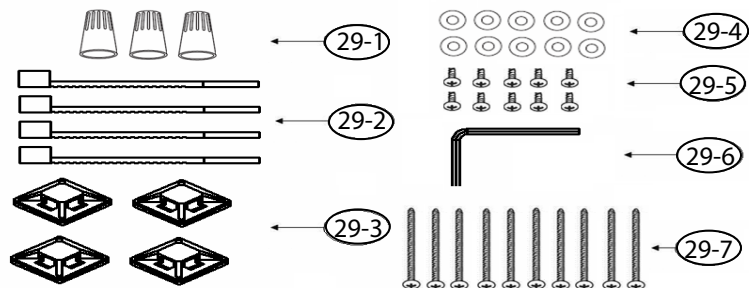

## COK-E36BSX, COK-E42BSX, COK-E48BSX

Ref #	Part #	Description	Qty
1	50050136	Assembly, Duct Cover	1
1-1	54110085	Bracket, Duct Cover	1
1-2	50050137	Duct Cover, Upper	1
1-3	50050138	Duct Cover, Lower	1
2	50300104	Canopy (COK-E36BSX)	1
2	50300105	Canopy (COK-E42BSX)	1
2	50300106	Canopy (COK-E48BSX)	1
3	54110086	Bracket, Mounting (COK-E36BSX, COK-E42BSX)	1
3	54110087	Bracket, Mounting (COK-E48BSX)	1
4	50320022	Utensil Rail (COK-E36BSX)	1
4	50320035	Utensil Rail (COK-E42BSX)	1
4	50320036	Utensil Rail (COK-E48BSX)	1
5	54190040	Flange, Internal Motor	1
7	50170057	LED Swivel Housing (COK-E48BSX x 4)	2
8	ZOB-0034	Bloom LED Bulb, 6W (COK-E48BSX x 4)	2
9	50180004	LED Holding Ring (COK-E48BSX x 4)	2
10	11000082	Switch Assembly	1
10-1	56200078	Housing, Switch Assembly	1
10-2	56210061	Cover, Switch Assembly	1
10-3	52170033	Housing, Switch Board	1
10-4	11010035	Switch Board	1
10-5	52110015	Switch Membrane	1
10-6	56210049	Cover, Switch Board	1
10-7	50400009	Switch Buttons	1
10-8	54140158	Bracket, Mood Light Switch	1
10-9	11040025	Switch, Mood Light	1
10-10	56240019	Spacer, Mood Light Switch	1
10-11	52170050	Cover, Mood Light Switch	1
11	56200079	Housing, LED Control Board (COK-E48BSX)	1
12	11010058	LED Control Board (COK-E48BSX)	1
13	56210065	Cover, LED Control Board Housing (COK-E48BSX)	1
14	56200051	Housing, Control Board	1
15	11010057	Control Board	1
16	56210063	Cover, Control Board Housing	1
17	56210062	Cover, Electrical Box	1
18	54200018	Electrical Box	1
19	56210064	Cover, Junction Box	1
20	56200077	Junction Box	1