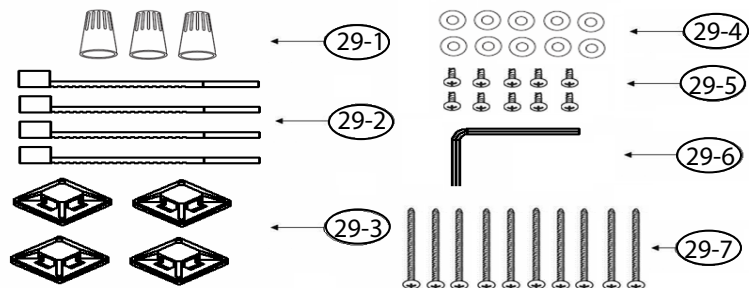

COK-E36BSX
 COK-E42BSX
 COK-E48BSX

COK-E36BSX, COK-E42BSX, COK-E48BSX

Ref #	Part #	Description	Qty
1	50050136	Assembly, Duct Cover	1
1-1	54110085	Bracket, Duct Cover	1
1-2	50050137	Duct Cover, Upper	1
1-3	50050138	Duct Cover, Lower	1
2	50300104	Canopy (COK-E36BSX)	1
2	50300105	Canopy (COK-E42BSX)	1
2	50300106	Canopy (COK-E48BSX)	1
3	54110086	Bracket, Mounting (COK-E36BSX, COK-E42BSX)	1
3	54110087	Bracket, Mounting (COK-E48BSX)	1
4	50320022	Utensil Rail (COK-E36BSX)	1
4	50320035	Utensil Rail (COK-E42BSX)	1
4	50320036	Utensil Rail (COK-E48BSX)	1
5	54190040	Flange, Internal Motor	1
7	50170057	LED Swivel Housing (COK-E48BSX x 4)	2
8	Z0B0034	Bloom LED Bulb, 6W (COK-E48BSX x 4)	2
9	50180004	LED Holding Ring (COK-E48BSX x 4)	2
10	11000082	Switch Assembly	1
10-1	56200078	Housing, Switch Assembly	1
10-2	56210061	Cover, Switch Assembly	1
10-3	52170033	Housing, Switch Board	1
10-4	11010035	Switch Board	1
10-5	52110015	Switch Membrane	1
10-6	56210049	Cover, Switch Board	1
10-7	50400009	Switch Buttons	1
10-8	54140158	Bracket, Mood Light Switch	1
10-9	11040025	Switch, Mood Light	1
10-10	56240019	Spacer, Mood Light Switch	1
10-11	52170050	Cover, Mood Light Switch	1
11	56200079	Housing, LED Control Board (COK-E48BSX)	1
12	11010058	LED Control Board (COK-E48BSX)	1
13	56210065	Cover, LED Control Board Housing (COK-E48BSX)	1
14	56200051	Housing, Control Board	1
15	11010057	Control Board	1
16	56210063	Cover, Control Board Housing	1
17	56210062	Cover, Electrical Box	1
18	54200018	Electrical Box	1