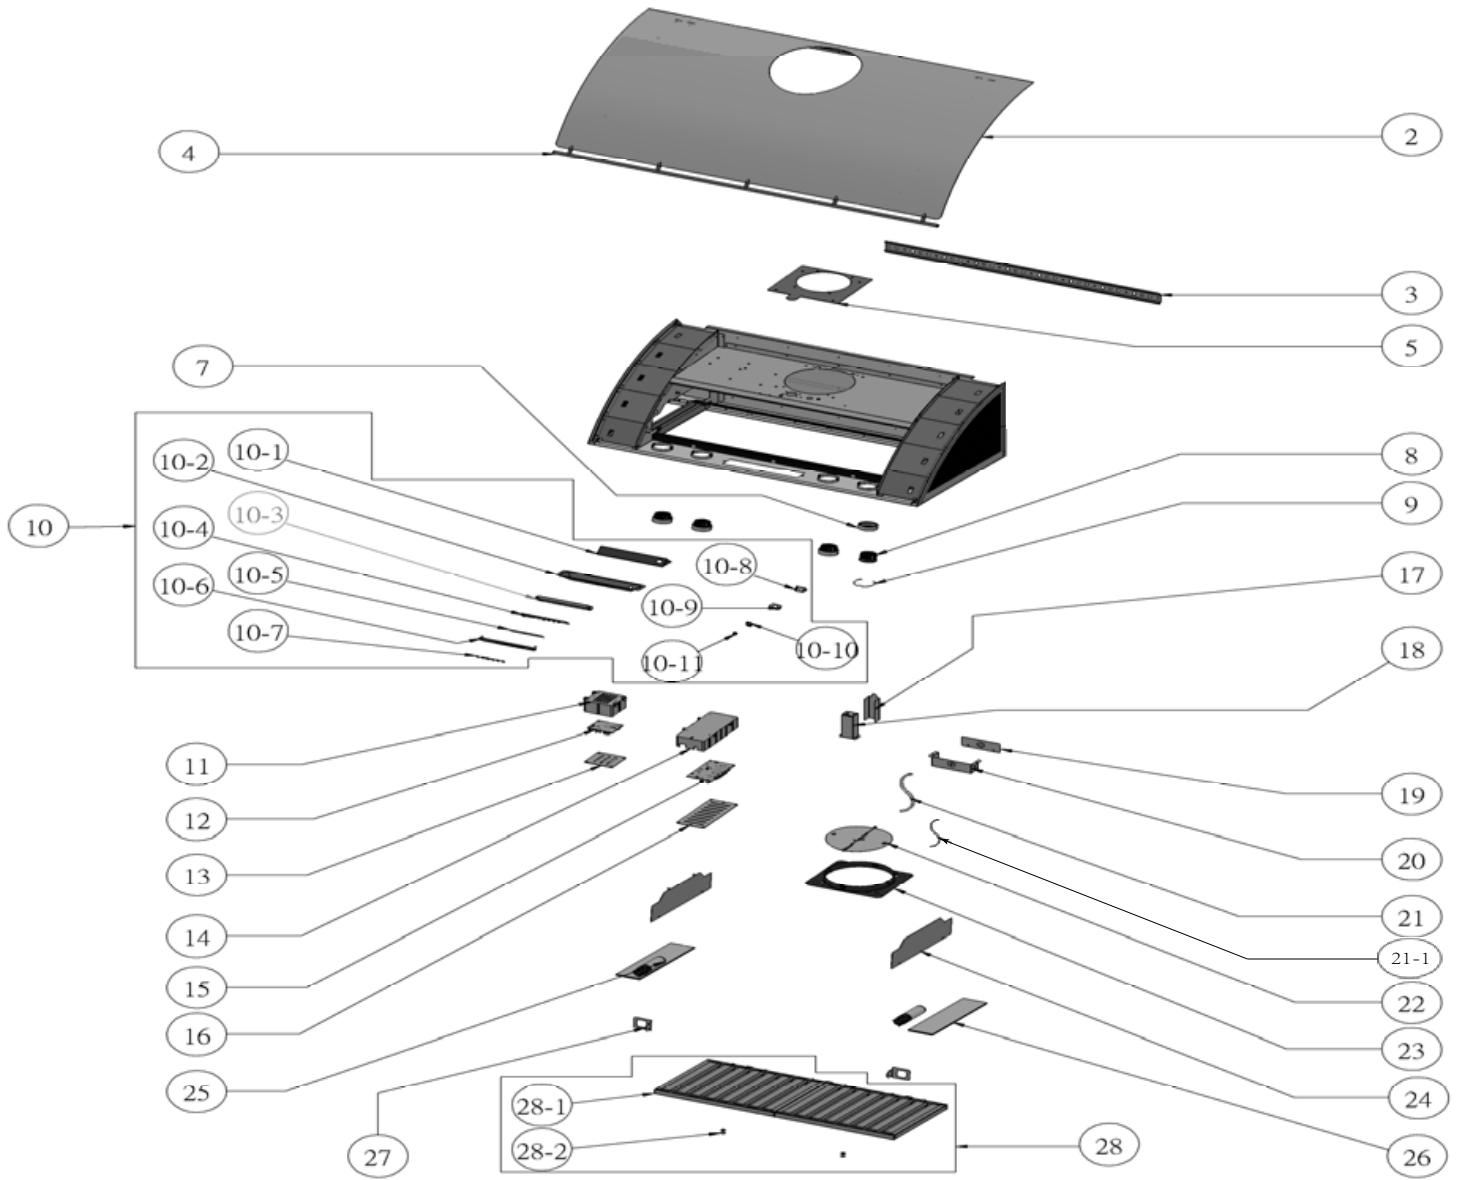

COK-E36BSX
 COK-E42BSX
 COK-E48BSX

COK-E36BSX, COK-E42BSX, COK-E48BSX

Ref #	Part #	Description	Qty
1	50050136	Assembly, Duct Cover	1
1-1	54110085	Bracket, Duct Cover	1
1-2	50050137	Duct Cover, Upper	1
1-3	50050138	Duct Cover, Lower	1
2	50300104	Canopy (COK-E36BSX)	1
2	50300105	Canopy (COK-E42BSX)	1
2	50300106	Canopy (COK-E48BSX)	1
3	54110086	Bracket, Mounting (COK-E36BSX, COK-E42BSX)	1
3	54110087	Bracket, Mounting (COK-E48BSX)	1
4	50320022	Utensil Rail (COK-E36BSX)	1
4	50320035	Utensil Rail (COK-E42BSX)	1
4	50320036	Utensil Rail (COK-E48BSX)	1
5	54190040	Flange, Internal Motor	1
7	50170057	LED Swivel Housing (COK-E48BSX x 4)	2
8	Z0B0034	Bloom LED Bulb, 6W (COK-E48BSX x 4)	2
9	50180004	LED Holding Ring (COK-E48BSX x 4)	2
10	11000082	Switch Assembly	1
10-1	56200078	Housing, Switch Assembly	1
10-2	56210061	Cover, Switch Assembly	1
10-3	52170033	Housing, Switch Board	1
10-4	11010035	Switch Board	1
10-5	52110015	Switch Membrane	1
10-6	56210049	Cover, Switch Board	1
10-7	50400009	Switch Buttons	1
10-8	54140158	Bracket, Mood Light Switch	1
10-9	11040025	Switch, Mood Light	1
10-10	56240019	Spacer, Mood Light Switch	1
10-11	52170050	Cover, Mood Light Switch	1
11	56200079	Housing, LED Control Board (COK-E48BSX)	1
12	11010058	LED Control Board (COK-E48BSX)	1
13	56210065	Cover, LED Control Board Housing (COK-E48BSX)	1
14	56200051	Housing, Control Board	1
15	11010057	Control Board	1
16	56210063	Cover, Control Board Housing	1
17	56210062	Cover, Electrical Box	1
18	54200018	Electrical Box	1