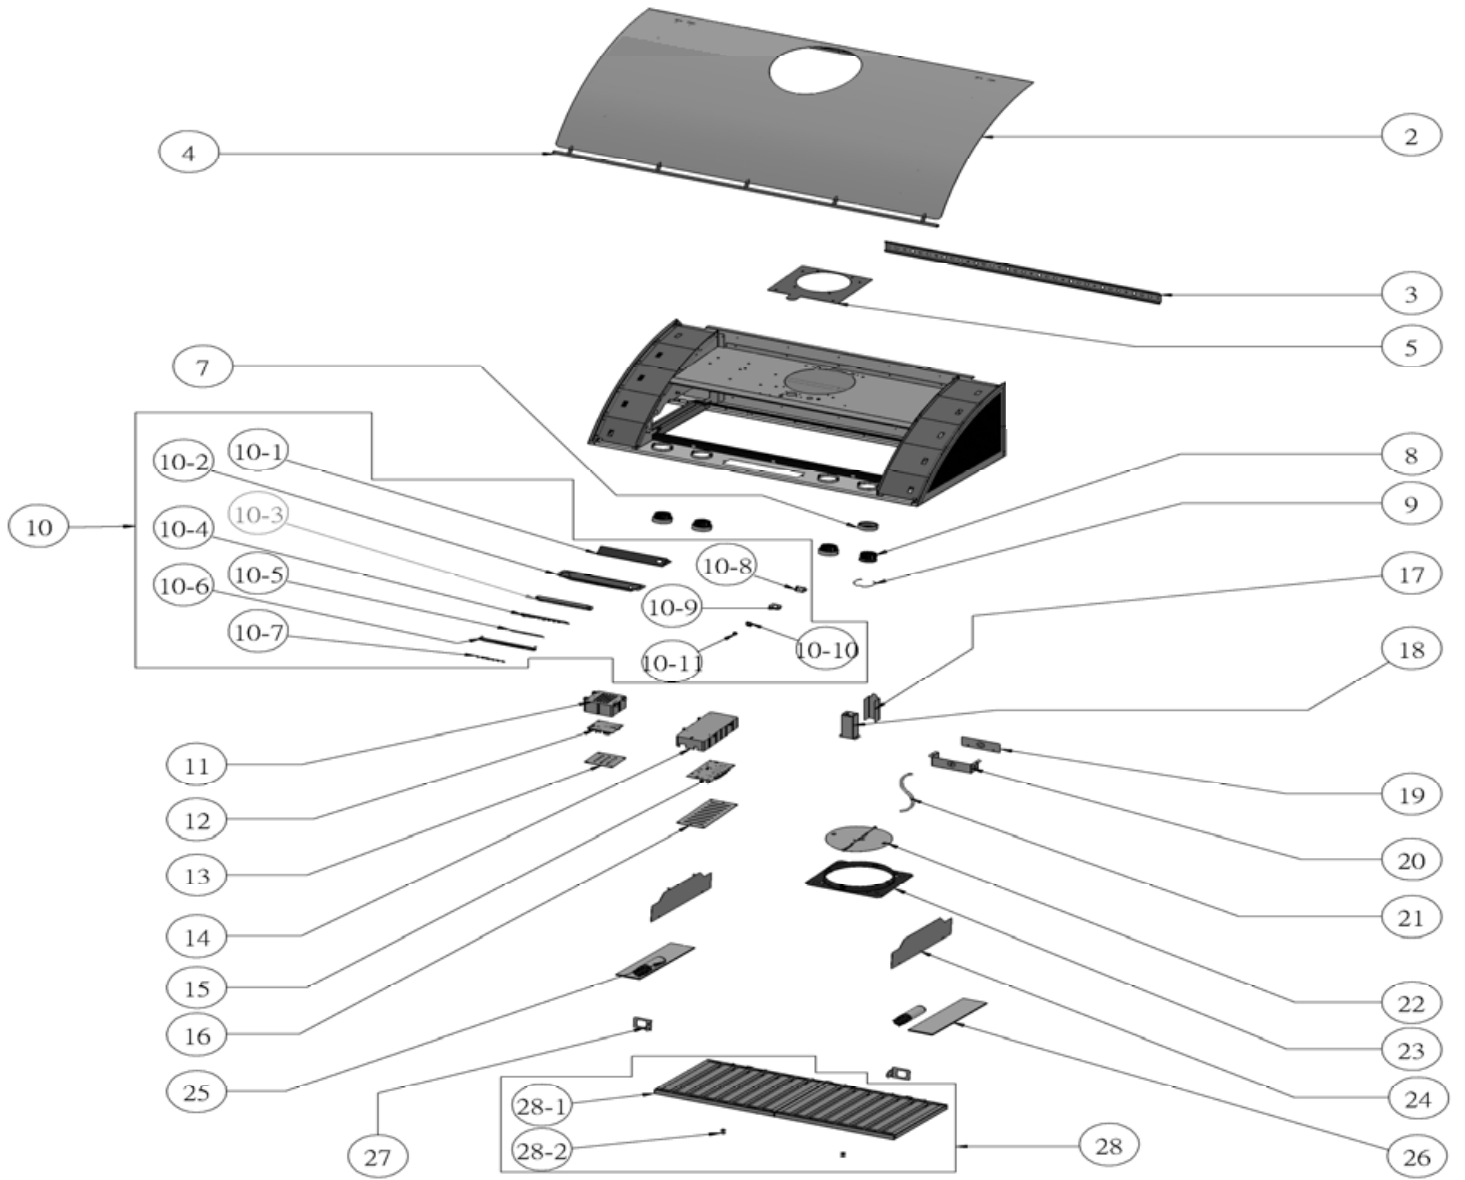

COK-E36BSX  
 COK-E42BSX  
 COK-E48BSX

## COK-E36BSX, COK-E42BSX, COK-E48BSX

Ref #	Part #	Description	Qty
1	50050136	Assembly, Duct Cover	1
1-1	54110085	Bracket, Duct Cover	1
1-2	50050137	Duct Cover, Upper	1
1-3	50050138	Duct Cover, Lower	1
2	50300104	Canopy (COK-E36BSX)	1
2	50300105	Canopy (COK-E42BSX)	1
2	50300106	Canopy (COK-E48BSX)	1
3	54110086	Bracket, Mounting (COK-E36BSX, COK-E42BSX)	1
3	54110087	Bracket, Mounting (COK-E48BSX)	1
4	50320022	Utensil Rail (COK-E36BSX)	1
4	50320035	Utensil Rail (COK-E42BSX)	1
4	50320036	Utensil Rail (COK-E48BSX)	1
5	54190040	Flange, Internal Motor	1
7	50170057	LED Swivel Housing (COK-E48BSX x 4)	2
8	ZOB-0034	Bloom LED Bulb, 6W (COK-E48BSX x 4)	2
9	50180004	LED Holding Ring (COK-E48BSX x 4)	2
10	11000082	Switch Assembly	1
10-1	56200078	Housing, Switch Assembly	1
10-2	56210061	Cover, Switch Assembly	1
10-3	52170033	Housing, Switch Board	1
10-4	11010035	Switch Board	1
10-5	52110015	Switch Membrane	1
10-6	56210049	Cover, Switch Board	1
10-7	50400009	Switch Buttons	1
10-8	54140158	Bracket, Mood Light Switch	1
10-9	11040025	Switch, Mood Light	1
10-10	56240019	Spacer, Mood Light Switch	1
10-11	52170050	Cover, Mood Light Switch	1
11	56200079	Housing, LED Control Board (COK-E48BSX)	1
12	11010058	LED Control Board (COK-E48BSX)	1
13	56210065	Cover, LED Control Board Housing (COK-E48BSX)	1
14	56200051	Housing, Control Board	1
15	11010057	Control Board	1
16	56210063	Cover, Control Board Housing	1
17	56210062	Cover, Electrical Box	1
18	54200018	Electrical Box	1
19	56210064	Cover, Junction Box	1
20	56200077	Junction Box	1