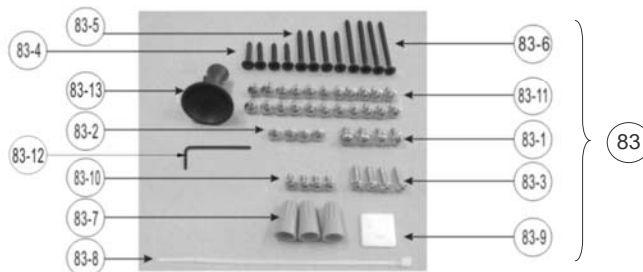

CCA-E30ASX  
 CCA-E36ASX  
 CCA-E48ASX

**CCA-E30ASX, CCA-E36ASX, CCA-E48ASX**

Ref #	Part #	Description	Qty.
1	54050009	Collar, Starting, 3 1/4" x 10"	1
3	54140028	Bracket, Motor	2
4	50210004	Filter, Baffle (48" x 3)	2
5	50120028	Panel, Spice Shelf Side, Right	1
6	50120029	Panel, Spice Shelf Side, Left	1
7	54050052	Plate, 6" Round	1
8	52170034	Cover Plate, Controls	1
9	56240012	Cover Plate, Switch Interior	1
10	54050049	Cover Plate, Top	1
11	54120008	Bracket, Spice Door	2
12	50110045	Panel, Light (CCA-E30ASX)	2
12	50110046	Panel, Light (CCA-E36ASX)	2
12	50110047	Panel, Light (CCA-E48ASX)	4
13	50100004	Panel, Switch (CCA-E30ASX)	1
13	50100005	Panel, Switch (CCA-E36ASX)	1
13	50100006	Panel, Switch (CCA-E48ASX)	1
14	50140071	Panel, Spice Shelf (CCA-E30ASX)	1
14	50140072	Panel, Spice Shelf (CCA-E36ASX)	1
14	50140076	Panel, Spice Shelf (CCA-E48ASX)	1
15	50330003	Rod, Spice Door (CCA-E30ASX)	1
15	50330004	Rod, Spice Door (CCA-E36ASX)	1
15	50330005	Rod, Spice Door (CCA-E48ASX)	1
16	54140036	Bracket, Filter (CCA-E30ASX)	1
16	54140037	Bracket, Filter (CCA-E36ASX)	1
16	54140041	Bracket, Filter (CCA-E48ASX)	1
17	50140073	Panel, Interior Cover (CCA-E30ASX)	1
17	50140074	Panel, Interior Cover (CCA-E36ASX)	1
17	50140077	Panel, Interior Cover (CCA-E48ASX)	1
19	54050050	Collar, 8" Round	1
20	52170033	Housing, Switch Board	1
21	56200051	Box, Component	1
22	56210024	Cover, Component Box	1
23	50400009	Button, Switch	1
24	52110011	Membrane	1
25	50300041	Door, Spice (CCA-E30ASX)	1
25	50300042	Door, Spice (CCA-E36ASX)	1
25	50300043	Door, Spice (CCA-E48ASX)	1
26	15000009	Spice Door Catch Holder	2
27	15000010	Spice Door Catch	2
30	11030028	Wires, Electrical	1
33	56220021	Gasket	1
44	ZOB-0020	Bulb, Halogen 50W GU-10 (48" x 4)	2