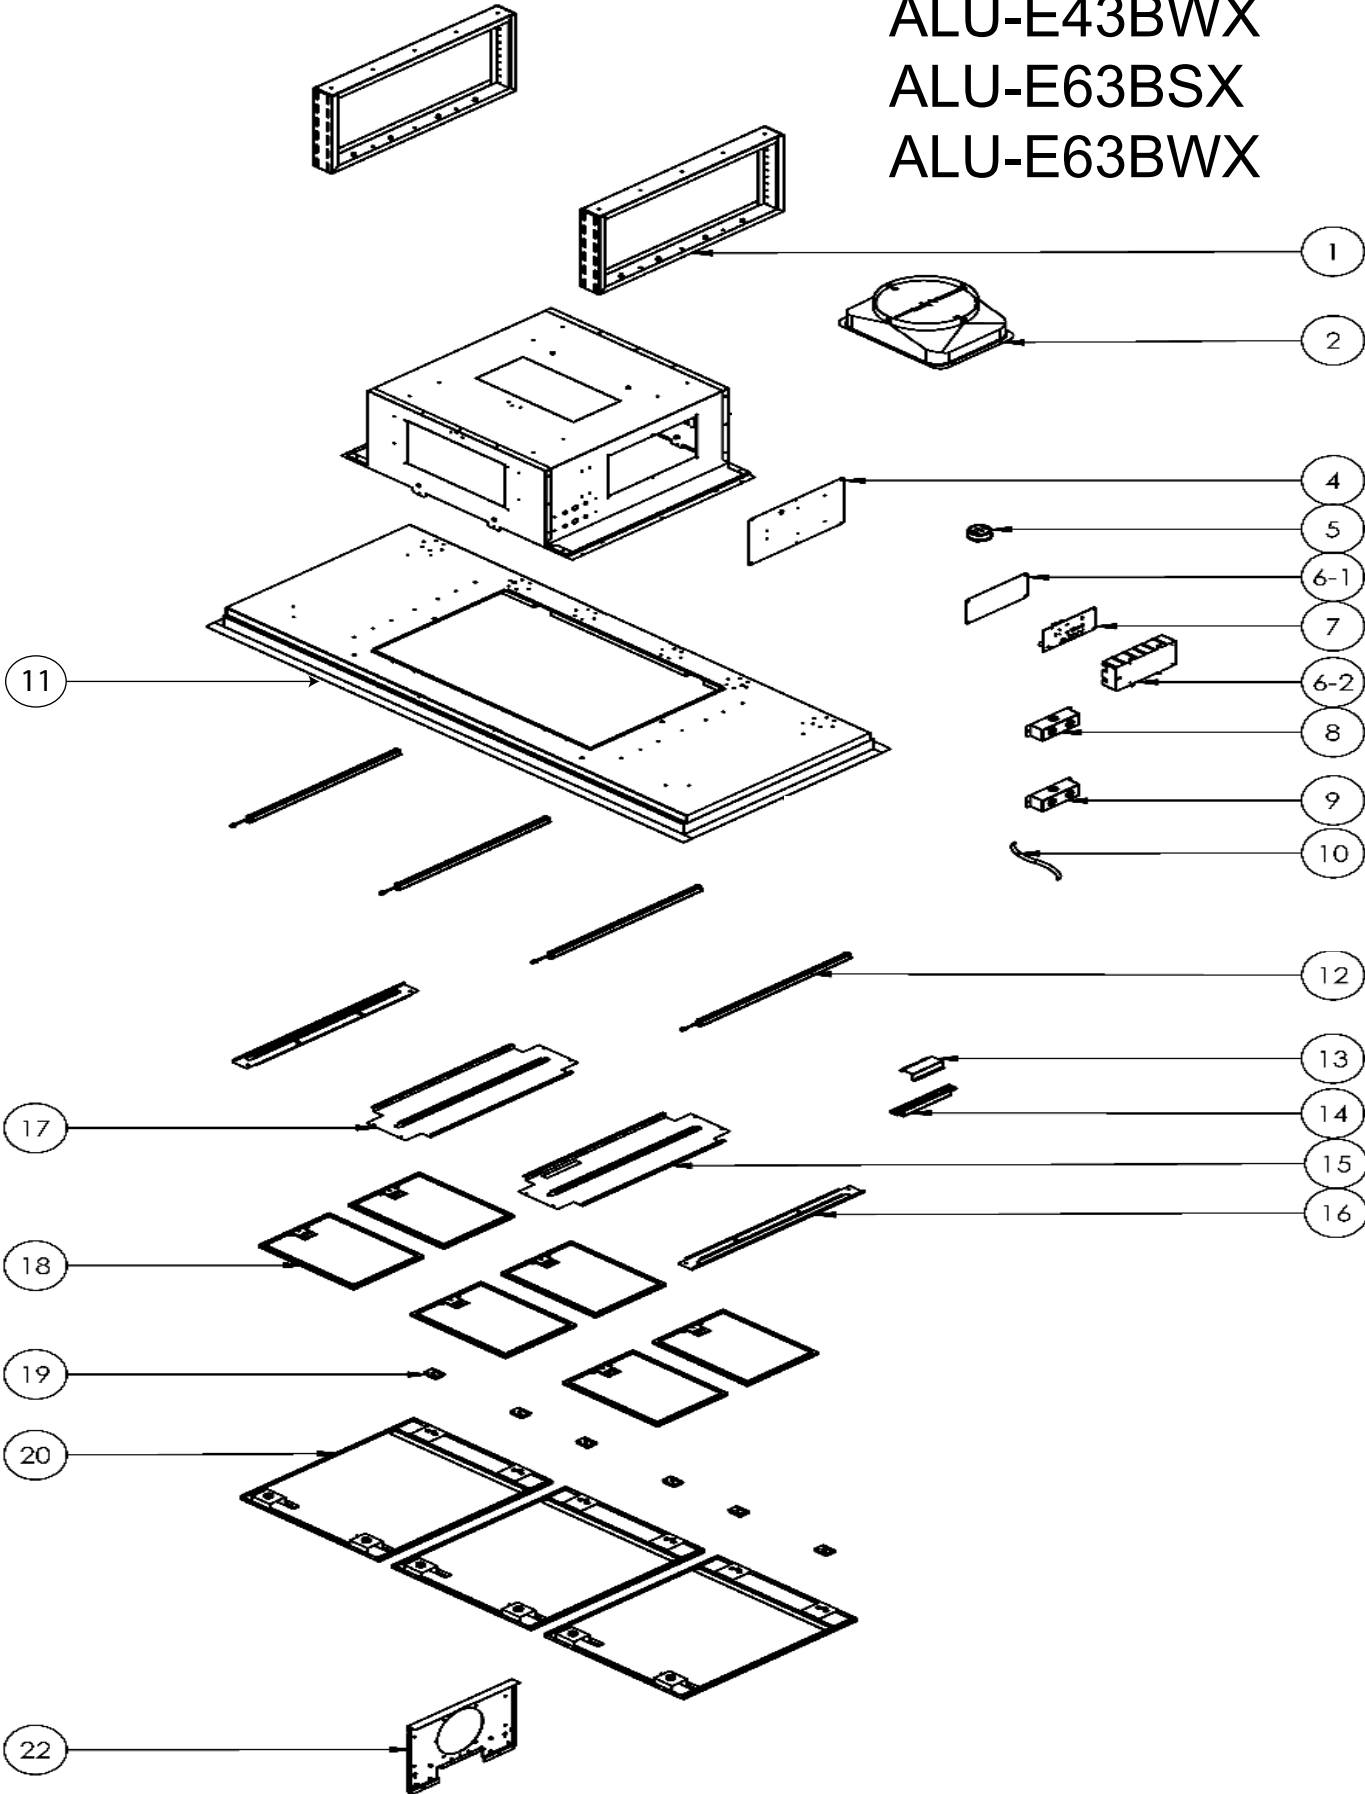

ALU-E43BSX
ALU-E43BWX
ALU-E63BSX
ALU-E63BWX

ALU-E43BSX, ALU-E43BWX, ALU-E63BSX, ALU-E63BWX

Ref #	Part #	Description	Qty.
1	54110113	Support Frame	2
2	54050081	10" Round Transition Collar w/Damper	1
2-1	01020043	Duct Collar Screw, Large, 12 x 3/4	4
2-1	01060004	Duct Collar Screw, Small, M3x8mm	4
4	50120166	Electrical Access Panel	1
5	14000005	Remote Control	1
6	50500160	Component Box Assembly	1
6-1	56210071	Component Box Cover	1
6-2	56200051	Component Box	1
7	11010103	Main Power Control Board	1
8	56200085	AC Power Junction Box	1
9	56200081	Remote Blower Junction Box	1
10	11030015	AC Power Wire	1
11	54110123	Body Frame (ALU-E43BSX)	1
11	54110124	Body Frame (ALU-E43BWX)	1
11	54110125	Body Frame (ALU-E63BSX)	1
11	54110126	Body Frame (ALU-E63BWX)	1
12	Z0B0044	LED Light Strip, 10W (43" x 3)	4
13	54140267	Switch Assembly Bracket	1
14	11000141	Switch Assembly	1
15	50110249	Center Light Panel (ALU-E43BSX)	1
15	50110251	Center Light Panel (ALU-E43BWX)	1
15	50110253	Center Light Panel (ALU-E63BSX)	1
15	50110255	Center Light Panel (ALU-E63BWX)	1
16	50110250	Side Light Panel (ALU-E43BSX)	2
16	50110252	Side Light Panel (ALU-E43BWX)	2
16	50110254	Side Light Panel (ALU-E63BSX)	2
16	50110256	Side Light Panel (ALU-E63BWX)	2
17	50110257	Switch Panel (ALU-E63BSX)	1
17	50110258	Switch Panel (ALU-E63BWX)	1
18	50200046	Aluminum Mesh Filter (43" x 4)	6
19	54180011	Hinge (43" x 4)	6
20	50140161	Filter Panel, Stainless Steel (43" x 2)	3
20	50140162	Filter Panel, White (43" x 2)	3
20-1	54150019	Safety Catch Clip (43" x 2)	3
20-2	56150007	Rubber Tube, Transparent (43" x 2)	3
20-2	56150008	Rubber Tube, White (43" x 2)	3
21	05000139	Hardware Packet	1
22	54190011	Single Internal Blower Plate	1
	01020024	Body Panel Screw, 3/16 x 3/8, Stainless	
	01020049	Body Panel Screw, 3/16 x 3/8, White	
	11030030	Remote Blower Wiring Harness	1