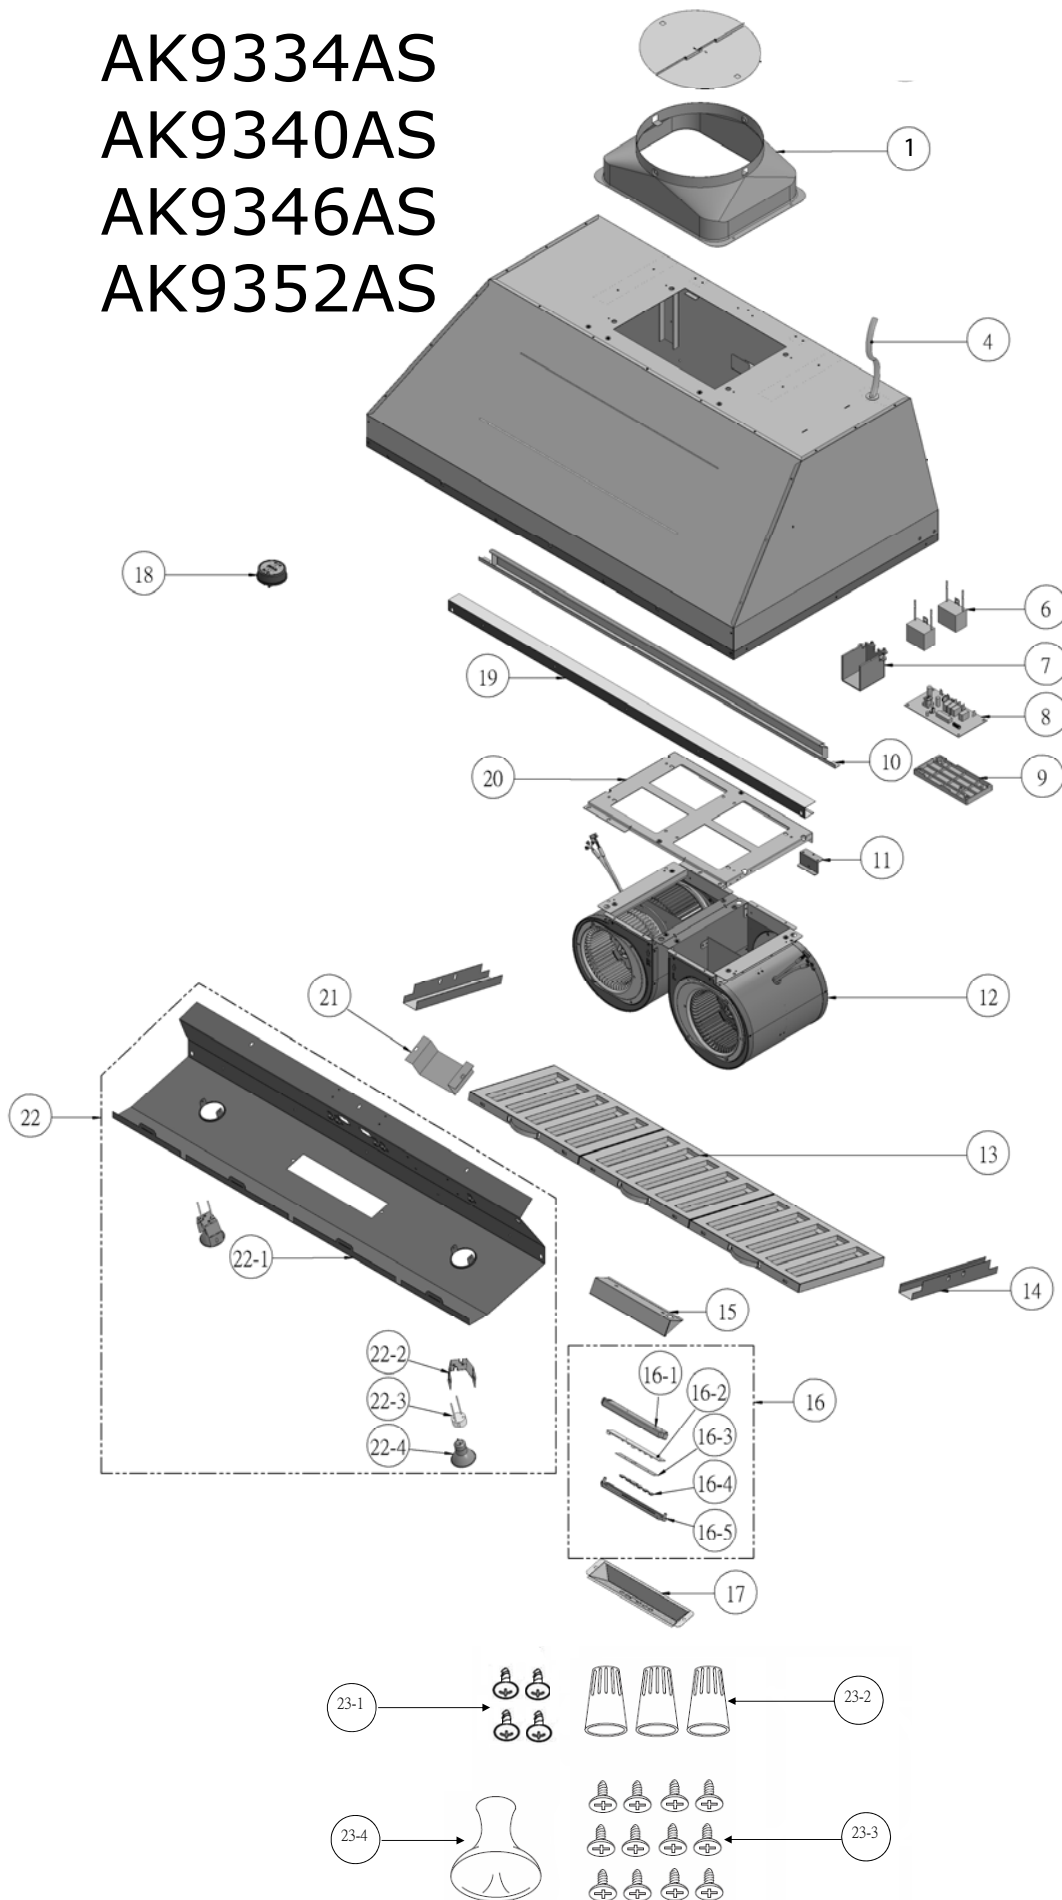

AK9334AS
AK9340AS
AK9346AS
AK9352AS

AK9334AS, AK9340AS, AK9346AS, AK9352AS

Ref #	Part #	Description	Qty.
1	54050081	10" Round Transition Adaptor w/Damper	1
4	11030020	Wires, Electrical (AK9334AS) (AK9340AS)	1
4	11030071	Wires, Electrical (AK9346AS) (AK9352AS)	1
5	50120079	Panel, Rear (AK9334AS)	1
5	50120080	Panel, Rear (AK9340AS)	1
5	50120081	Panel, Rear (AK9346AS)	1
6	12050029	Capacitor (SN10 & SN11)	2
6	12050028	Capacitor (SN12+)	2
7	54200011	Box, Junction	1
8	11010064	Control Board	1
9	56200009	Bracket, Control Board	1
10	56130016	Tray, Residue (AK9334AS)	1
10	56130017	Tray, Residue (AK9340AS)	1
10	56130018	Tray, Residue (AK9346AS)	1
10	56130019	Tray, Residue (AK9352AS)	1
11	54190010	Bracket, Motor	1
12	12120071	Motor (SN10 & SN11)	2
12	12120070	Motor (SN12+)	2
13	50210013	Filter, Baffle, Large (AK9340AS x 3)(AK9352AS x 4)	2
13	50210017	Filter, Baffle, Small (AK9346AS) (AK9334AS x 1)	2
13-1	54140147	Spring, Baffle Filter (AK9346/52AS x 4)	3
14	50120064	Panel, Spacer (AK9340AS) (AK9352AS)	2
14	50120065	Panel, Spacer (AK9346AS)	2
15	54140148	Bracket, Switch	1
16	11000116	Switch Assembly	1
16-1	52170033	Housing, Switch	1
16-2	11010035	Board, Switch	1
16-3	52110015	Membrane, Switch	1