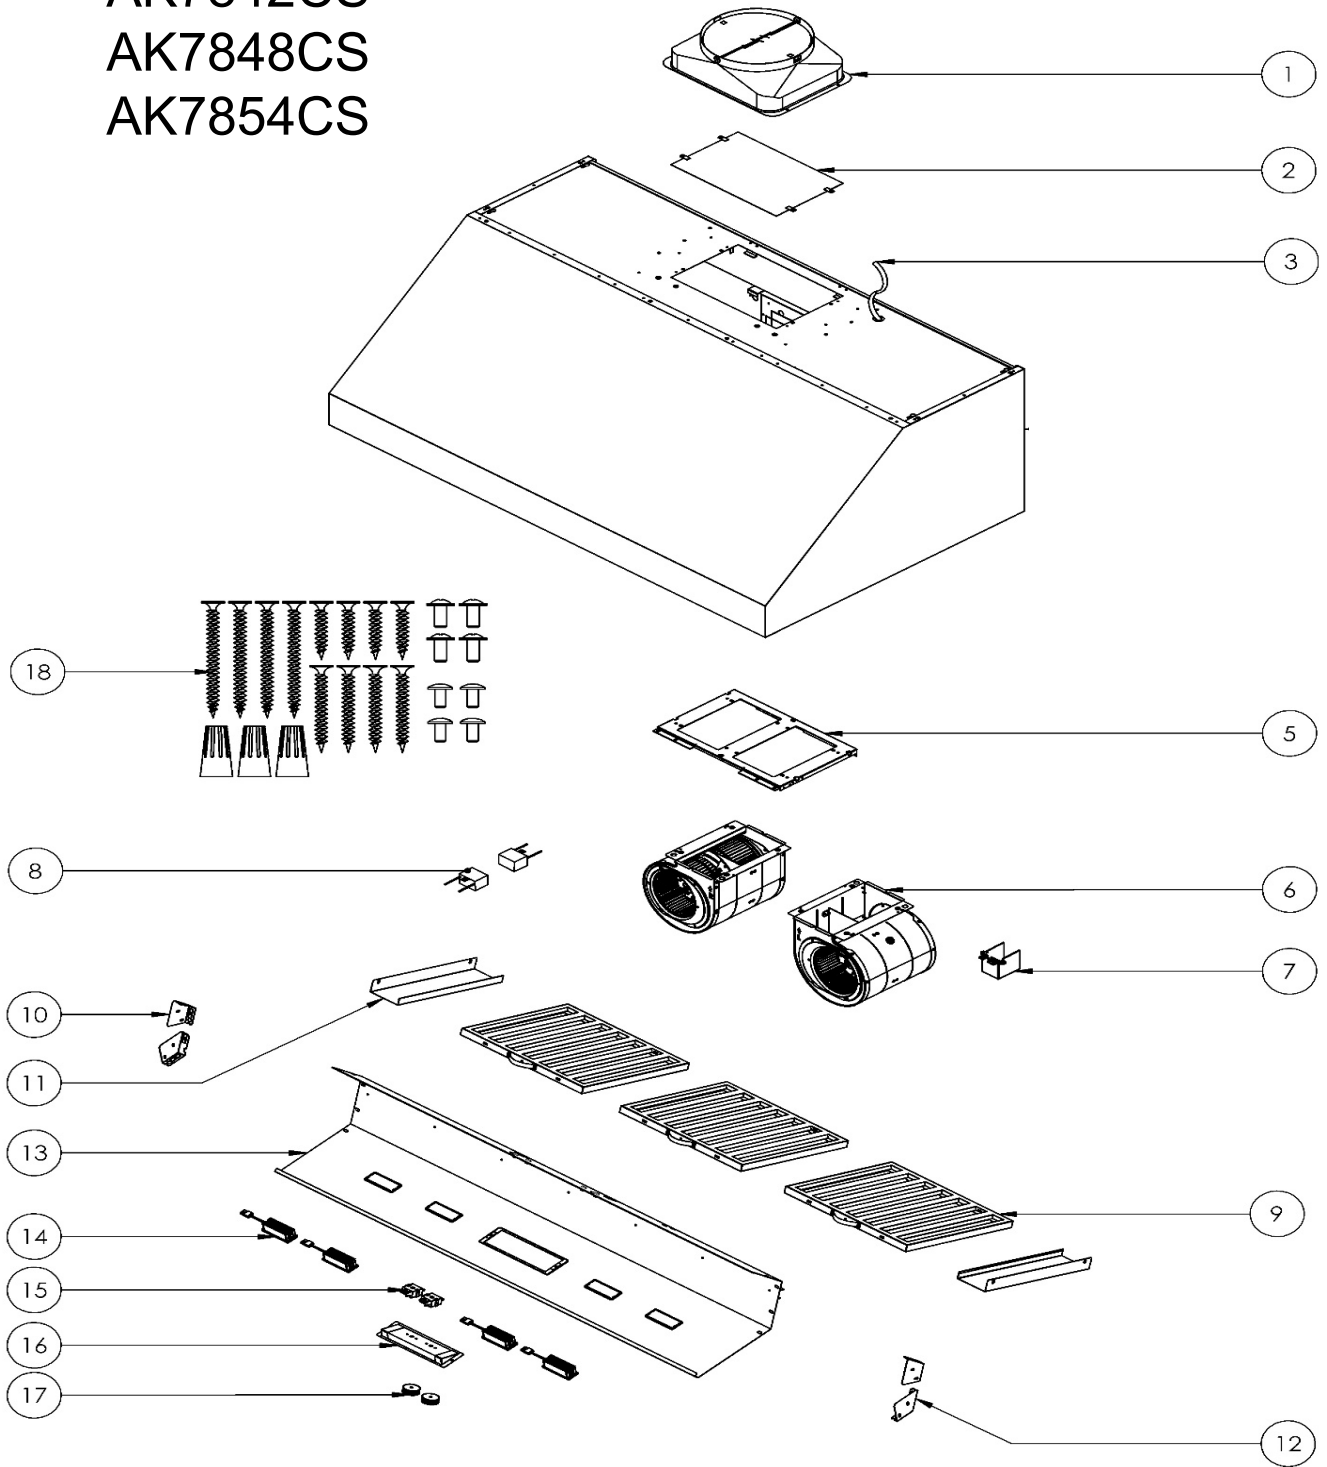

## AK7836CS, AK7842CS, AK7848CS, AK7854CS

Ref #	Part #	Description	Qty.
1	54050081	10 Inch Round Transition Collar	1
2	52170069	Top Ducting Cover Plate	1
3	11030112	Electrical Cord	1
5	54190073	Dual Blower Mounting Bracket	1
6	12120070	Blower	2
7	54200011	Electrical Junction Box	1
8	12050032	Capacitor	2
9	50210047	Pro Baffle Filter (36" & 42" x2)	3
10	54140209	Left Bracket	2
11	50120210	Side Spacer Panel (AK7836CS)	2
11	50120211	Side Spacer Panel (AK7842CS)	2
11	50120212	Side Spacer Panel (AK7848CS)	2
11	50120213	Side Spacer Panel (AK7854CS)	2
12	54140208	Right Bracket	2
13	50110374	Light Panel (AK7836CS)	1
13	50110375	Light Panel (AK7842CS)	1
13	50110376	Light Panel (AK7848CS)	1
13	50110377	Light Panel (AK7854CS)	1
14	Z0B0050	LumiLight LED, 6W (36" & 42" x2)	4
15	11040021	Rotary Switch	2
16	52170089	Switch Housing	1
17	52170070	Switch Knob	2
18	05000173	Hardware Packet	1