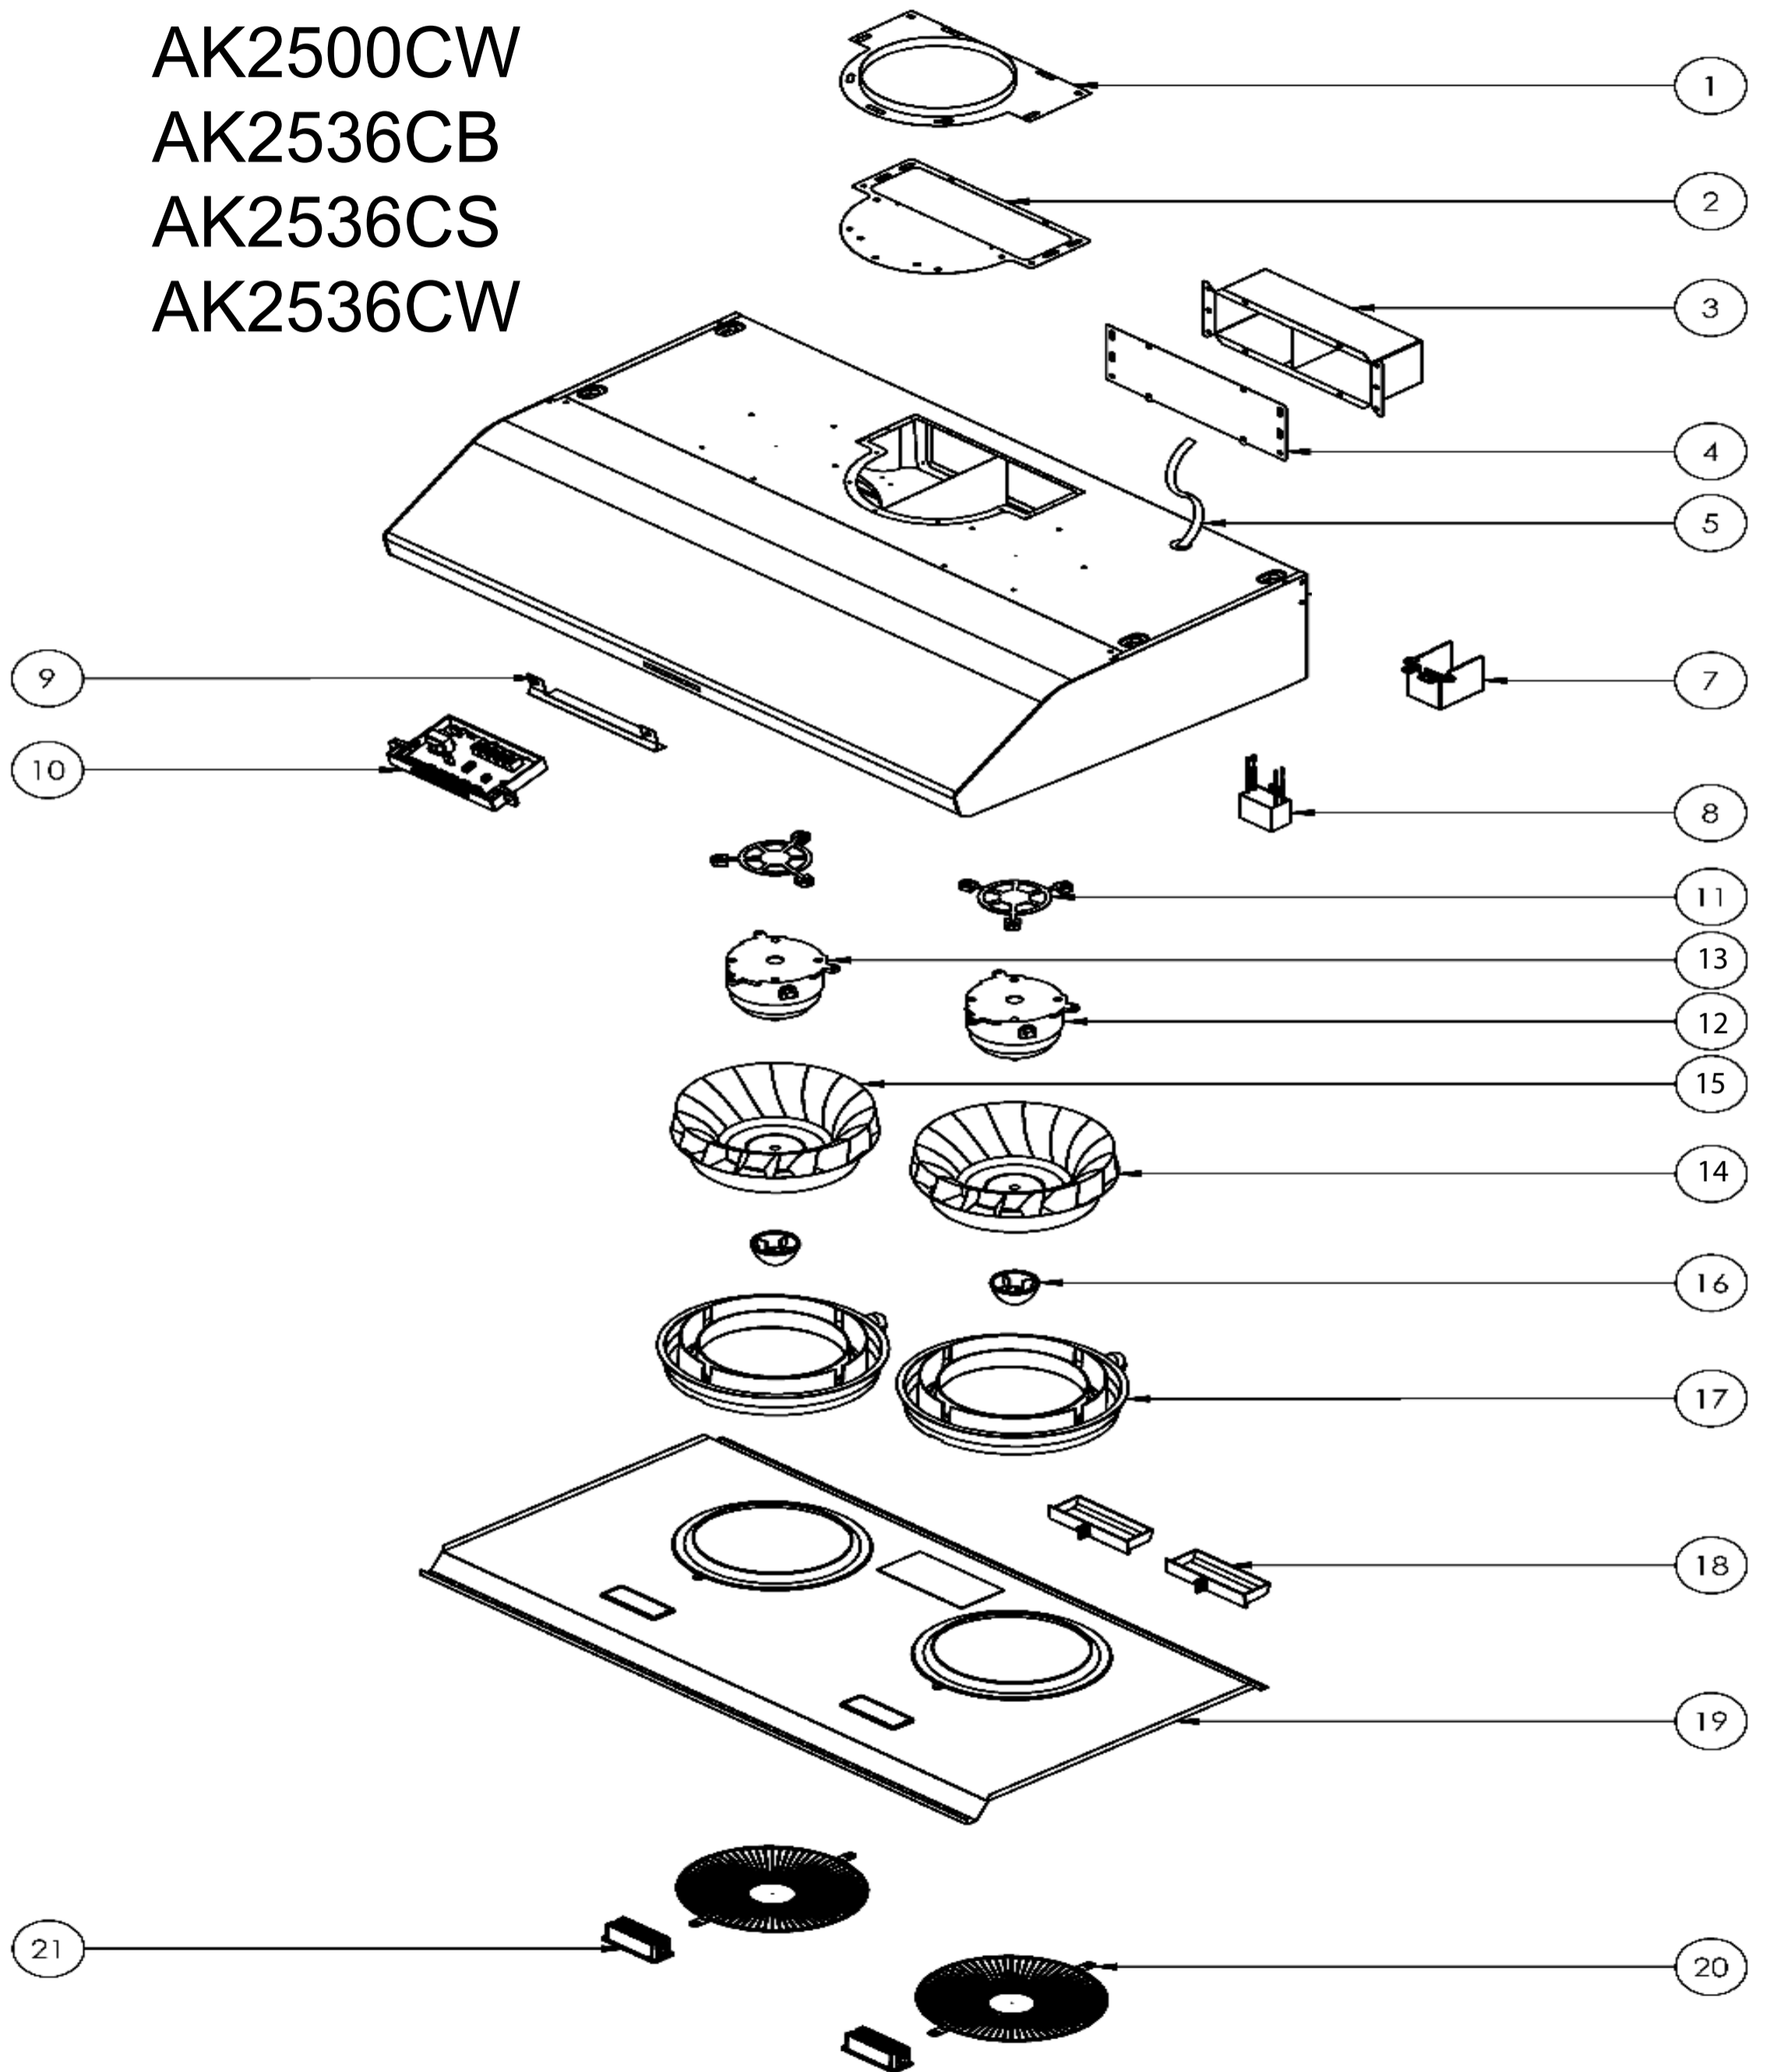

AK2500CB
AK2500CS
AK2500CW
AK2536CB
AK2536CS
AK2536CW

AK2500Cx, AK2536Cx

Ref #	Part #	Description	Qty.
1	54050065	Adaptor, 7" Round	1
2	54050034	Adaptor, 3-1/4"x10" Rectangular	1
3	54050010	Rectangular Starting Collar	1
4	54050083	Rectangular Cover Plate	1
5	11030126	Electrical Wires	1
7	54200011	Electrical Junction Box	1
8	12050038	Capacitor	1
9	54140241	Switch Bracket	1
10	11000156	Switch Assembly	1
11	54140060	Motor Isolator	2
12	12120091	Motor, Right	1
13	12120092	Motor, Left	1
14	54250011	Blower Wheel, Right	1
15	54250013	Blower Wheel, Left	1
16	56140006	Blower Wheel Cap, Black	2
16	56140015	Blower Wheel Cap, Gray	2
16	56140005	Blower Wheel Cap, White	2
17	56130020	Residue Pan	2
18	56160007	Residue Cup	2
19	50130171	Bottom Panel, AK2500CB	1
19	50130172	Bottom Panel, AK2500CS	1
19	50130173	Bottom Panel, AK2500CW	1
19	50130174	Bottom Panel, AK2536CB	1
19	50130175	Bottom Panel, AK2536CS	1
19	50130176	Bottom Panel, AK2536CW	1
20	50220027	Safety Grille, Black	2
20	50220022	Safety Grille, Stainless Steel	2
20	50220023	Safety Grille, White	2
21	Z0B0047	LumiLight LED, 6W	2
22	05000148	Hardware Packet	1