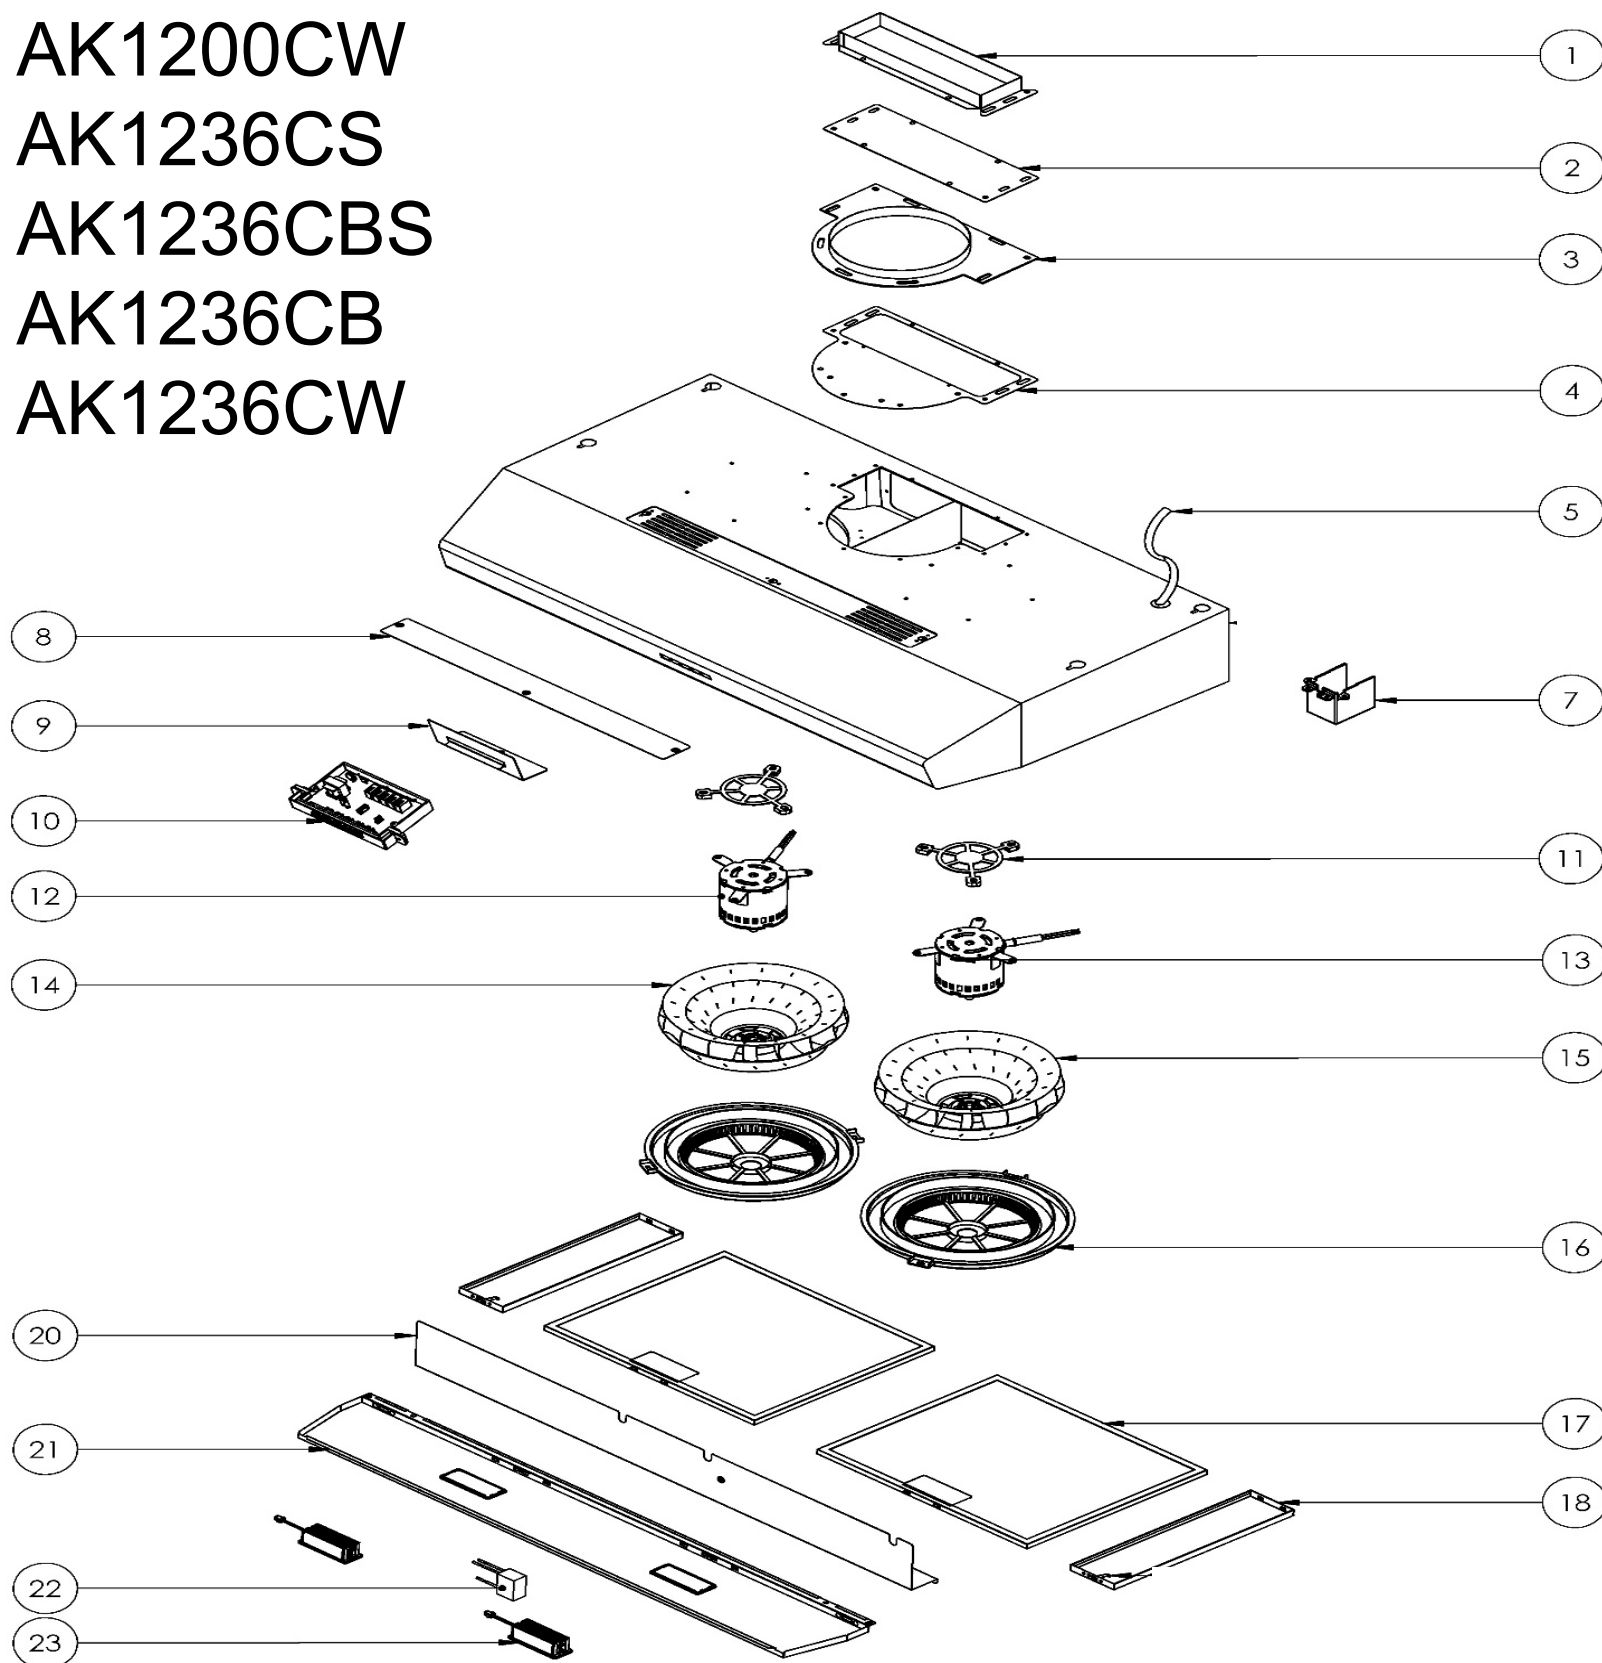

AK1200CS  
AK1200CBS  
AK1200CB  
AK1200CW  
AK1236CS  
AK1236CBS  
AK1236CB  
AK1236CW

**AK12xxCx**

<b>Ref #</b>	<b>Part #</b>	<b>Description</b>	<b>Qty.</b>
<b>1</b>	54050009	Rectangular Starting Collar	1
<b>2</b>	54050083	Rectangular Cover Plate	1
<b>3</b>	54050065	7 Inch Round Starting Plate	1
<b>4</b>	54050034	Rectangular Starting Plate	1
<b>5</b>	11030126	Electrical Wires	1
<b>7</b>	54200011	Electrical Junction Box	1
<b>8</b>	50140196	Top Recirculating Cover Panel (Stainless)	1
<b>8</b>	50140197	Top Recirculating Cover Panel (Black Stainless)	1
<b>8</b>	50140198	Top Recirculating Cover Panel (Black)	1
<b>8</b>	50140199	Top Recirculating Cover Panel (White)	1
<b>9</b>	54140321	Switch Bracket	1
<b>10</b>	11000156	Switch Assembly	1
<b>11</b>	54140060	Motor Isolator	2
<b>12</b>	12120096	Left Motor	1
<b>13</b>	12120097	Right Motor	1
<b>14</b>	54250011	Left Blower Wheel	1
<b>15</b>	54250013	Right Blower Wheel	1
<b>16</b>	50220010	Residue Pan	2
<b>17</b>	50200012	Aluminum Mesh Filter	2
<b>18</b>	50120023	Spacer Panel (AK1236CS)	2
<b>18</b>	50120156	Spacer Panel (AK1236CBS)	2
<b>18</b>	50120024	Spacer Panel (AK1236CB)	2
<b>18</b>	50120025	Spacer Panel (AK1236CW)	2
<b>20</b>	50140200	Internal Panel (30")	1
<b>20</b>	50140201	Internal Panel (36")	1
<b>21</b>	50110354	Light Panel (AK1200CS)	1
<b>21</b>	50110355	Light Panel (AK1200CBS)	1
<b>21</b>	50110356	Light Panel (AK1200CB)	1
<b>21</b>	50110357	Light Panel (AK1200CW)	1
<b>21</b>	50110358	Light Panel (AK1236CS)	1
<b>21</b>	50110359	Light Panel (AK1236CBS)	1

<b>21</b>	50110360	Light Panel (AK1236CB)	1
<b>21</b>	50110361	Light Panel (AK1236CW)	1
<b>22</b>	12050009	Capacitor	1
<b>23</b>	Z0B0047	LumiLight LED, 6W	2
<b>24</b>	05000169	Hardware Packet	1

SEP21.0101