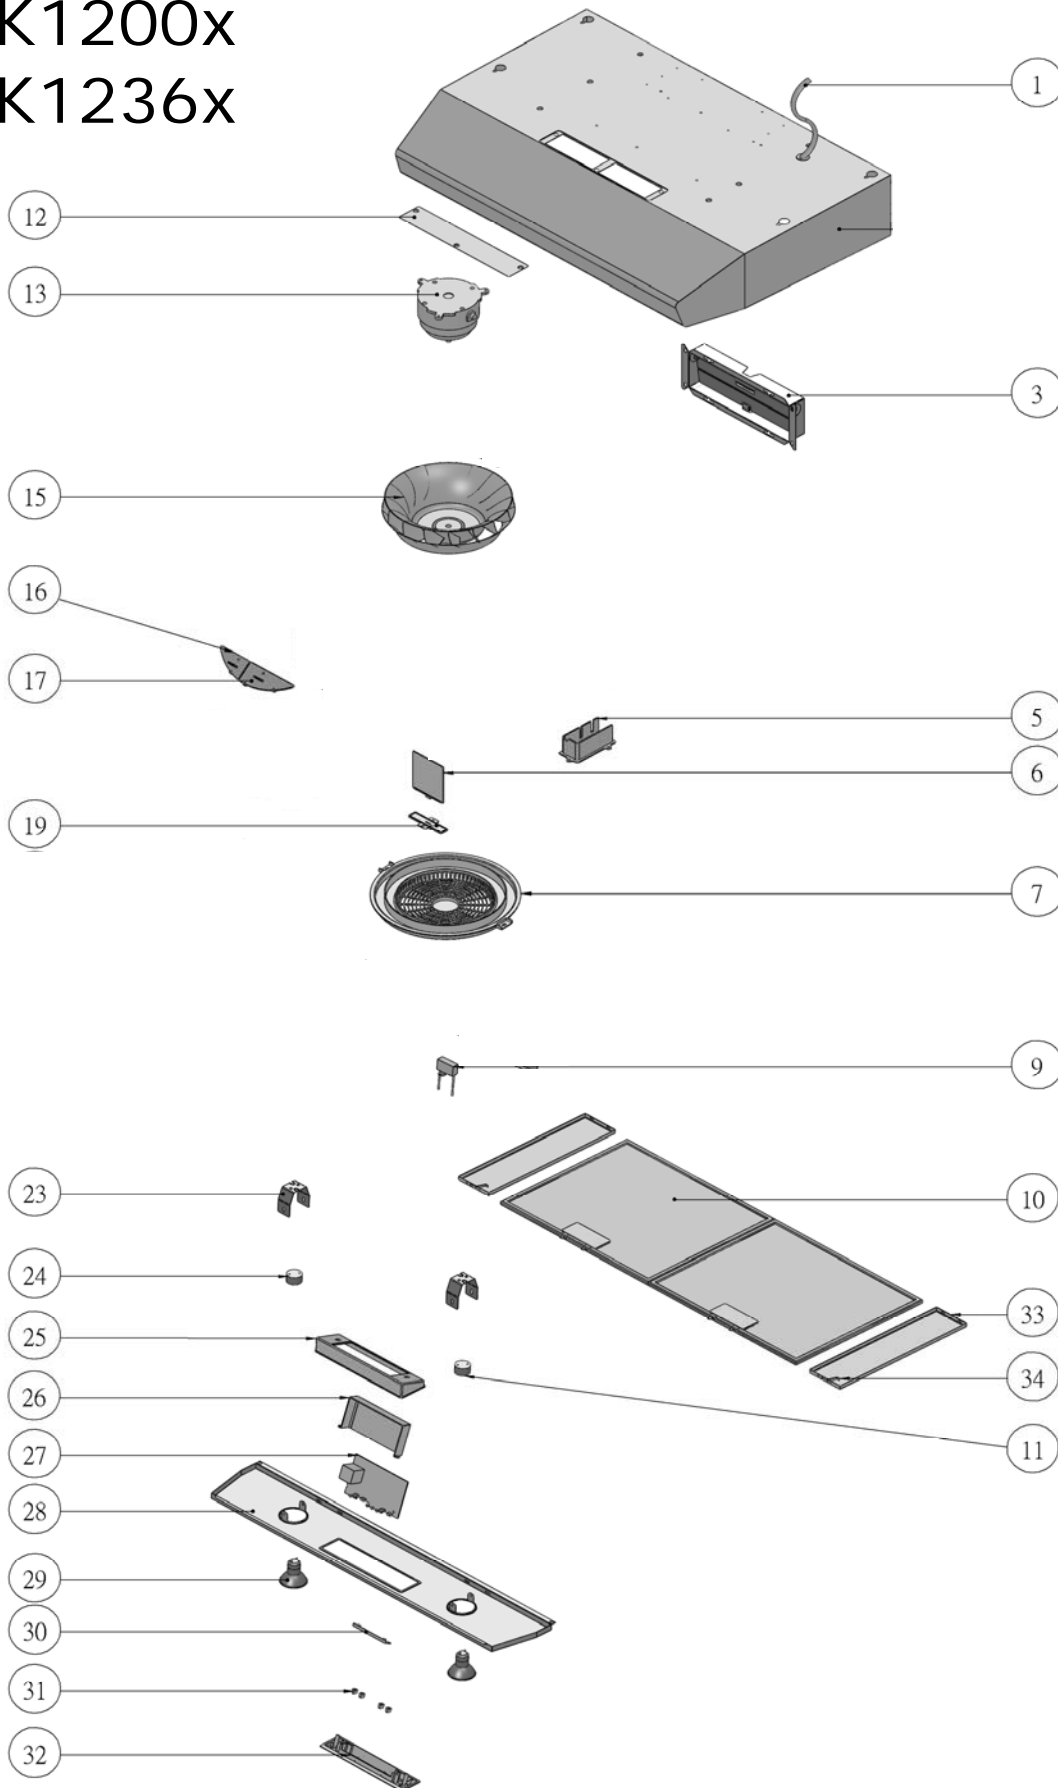

Breeze II AK1200x AK1236x

ZEPHYR

AK12xxB,S,W,Q

Breeze II

Ref #	Part #	Description	per Hood
1	11030015	Power Cord	1
3	54050011	Collar, Rectangular, w/Damper	1
5	54200003	Box, Electrical	1
6	50140002	Panel, Air Diverter	1
7	50220010	Safety Grill	1
9	12050010	Capacitor	1
10	50200012	Filter, Metal Mesh	2
11	12100043	Socket, Halogen Bulb, Right (SN > 13)	1
11	12100020	Socket, Incandescent Bulb, Right (SN < = 13)	1
12	50140060	Panel, Top (B)	1
12	50140059	Panel, Top (S)	1
12	50140061	Panel, Top (W)	1
12	50140085	Panel, Top (Q)	1
13	12120027	Motor	1
15	54250017	Blower Wheel	1
16	56090014	Air Diverter, Left	1
17	56090015	Air Diverter, Right	1
19	52110009	Cover Panel, Air Diverter	2
23	54140050	Bracket, Light Socket, Halogen Bulb (SN > 13)	2
23	56200016	Housing, Light, Incandescent (B,S) (SN < = 13)	2
23	56200048	Housing, Light, Incandescent (W) (SN < = 13)	2
24	12100022	Socket, Halogen Bulb, Left (SN > 13)	1
24	12100019	Socket, Incandescent Bulb, Left (SN < = 13)	1
25	56200022	Housing, Switch	1
26	56210012	Cover, Control Board	1
27	11010013	Control Board	1
28	50110022	Panel, Light (AK1200B)	1
28	50110016	Panel, Light (AK1200S)	1
28	50110023	Panel, Light (AK1200W)	1
28	50110084	Panel, Light (AK1200Q)	1
28	50110026	Panel, Light (AK1236B)	1
28	50110018	Panel, Light (AK1236S)	1
28	50110027	Panel, Light (AK1236W)	1
28	50110085	Panel, Light (AK1236Q)	1
29	ZOB-0023	Bulb, Halogen, GU-10, 35W (SN > 13)	2
29	ZOB-0002	Bulb, Incandescent, 40W (SN < = 13)	2
30	52170026	Plate, Switch Button	1
31	50400004	Buttons, Push (B,S)	4